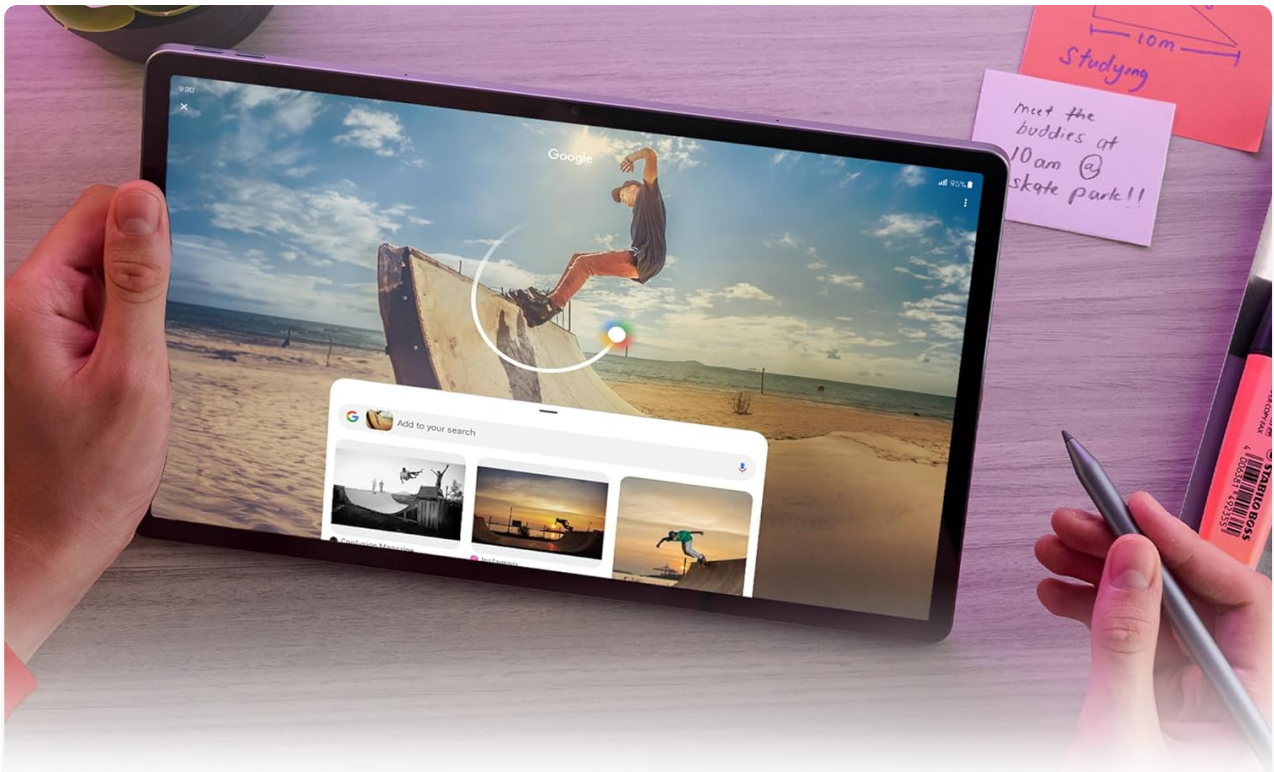

Smart Features with Google Gemini:

Leverage Google Gemini, an AI assistant, to supercharge your ideas, get help with assignments, and more. The tablet integrates seamlessly with Google services.

Chat for assistance

Lenovo

with  Google Gemini

Use text, voice, photos and
camera to **get help**

Keyboard sold separately.

Figure 8: Chat with Google Gemini for assistance using text, voice, photos, and camera.

Use Google's Circle to Search feature to instantly search for information without switching apps. Simply long-press the home button or navigation bar and circle what you want to search with your finger or the Tab Pen Plus.

Circle it. Search it.

Circle to Search with Google

Quickly search the information
without switching apps

Figure 9: Quickly search information by circling content on the screen.

The Circle to Search feature also supports instant translation of text from images, videos, or documents.