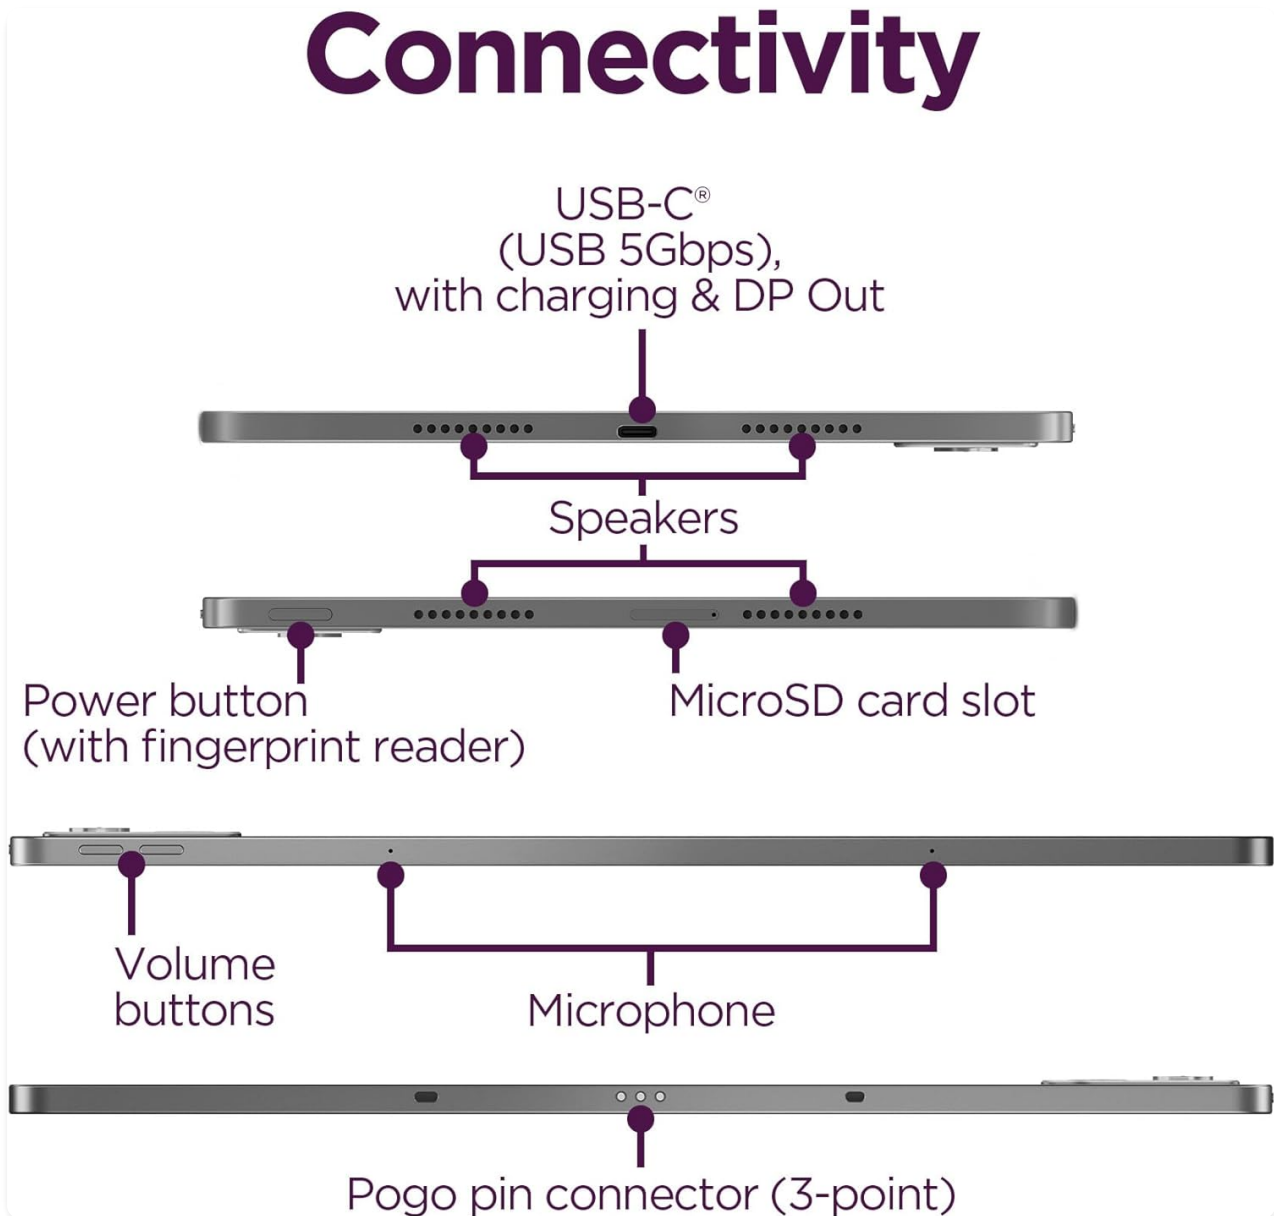

PRODUCT OVERVIEW

Familiarize yourself with the physical components and specifications of your Lenovo Idea Tab Pro.

Key Specifications:

- **Display:** 12.7-inch 3K LCD (2944 x 1840 resolution) with Low Blue Light hardware solution.
- **Processor:** MediaTek Dimensity 8300.
- **Memory:** 8 GB RAM.
- **Storage:** 128 GB.
- **Operating System:** Android (ships with Android 14, upgradable to Android 16).
- **Dimensions:** 7.44 x 11.49 x 0.27 inches.
- **Weight:** 1.36 pounds.
- **Color:** Luna Grey.

Idea Tab Pro

Figure 3: Physical dimensions and weight of the Idea Tab Pro.

Ports and Buttons:

Figure 4: Overview of the tablet's connectivity features including USB-C, speakers, power button with fingerprint reader, MicroSD card slot, volume buttons, microphone, and Pogo pin connector.

- **USB-C (USB 5Gbps):** For charging and DisplayPort Out.
- **Speakers:** Quad JBL speakers optimized by Dolby Atmos.
- **Power Button:** Includes integrated fingerprint reader for secure access.
- **MicroSD Card Slot:** For expandable storage.
- **Volume Buttons:** For adjusting audio levels.
- **Microphone:** For audio input.
- **Pogo Pin Connector (3-point):** For connecting compatible accessories like keyboards (sold separately).

Initial Setup:

1. **Power On:** Press and hold the power button (located on the side) until the Lenovo logo appears.
2. **Language and Region:** Follow the on-screen prompts to select your preferred language and region.
3. **Wi-Fi Connection:** Connect to a Wi-Fi network to complete the setup process and access online features. The tablet supports Wi-Fi 6E for swift downloads.
4. **Google Account:** Sign in with your Google account or create a new one. This is essential for accessing the Google Play Store and other Google services.
5. **Security Setup:** Set up a screen lock (PIN, pattern, password) and configure the fingerprint reader on the power button for quick and secure unlocking.