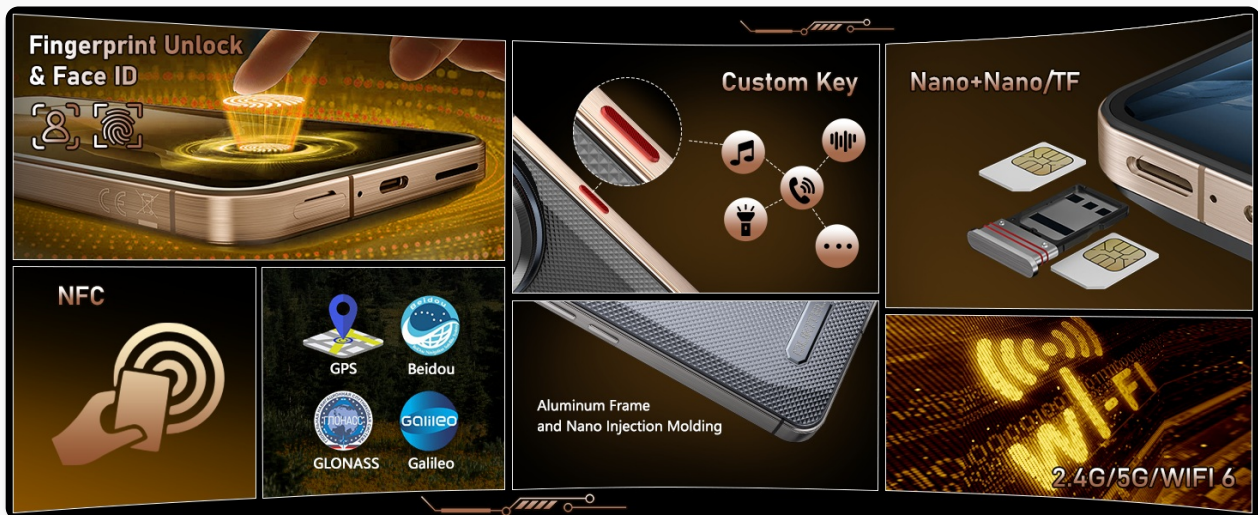

## 9. RUGGED FEATURES AND CARE

The OUKITEL WP200 Pro is built to withstand harsh environments, certified with IP68, IP69K, and MIL-STD-810H standards. This means it is resistant to:

- **Water:** IP68/IP69K rating ensures protection against dust and water immersion.
- **Dust:** Fully protected against dust ingress.
- **Drops:** MIL-STD-810H certification indicates resistance to shocks, vibrations, and drops from up to 1.5 meters.

Image: Visual representation of the OUKITEL WP200 Pro's adherence to IP68, IP69K, and MIL-STD-810H ruggedness standards, showcasing its water and dust resistance, and drop protection.