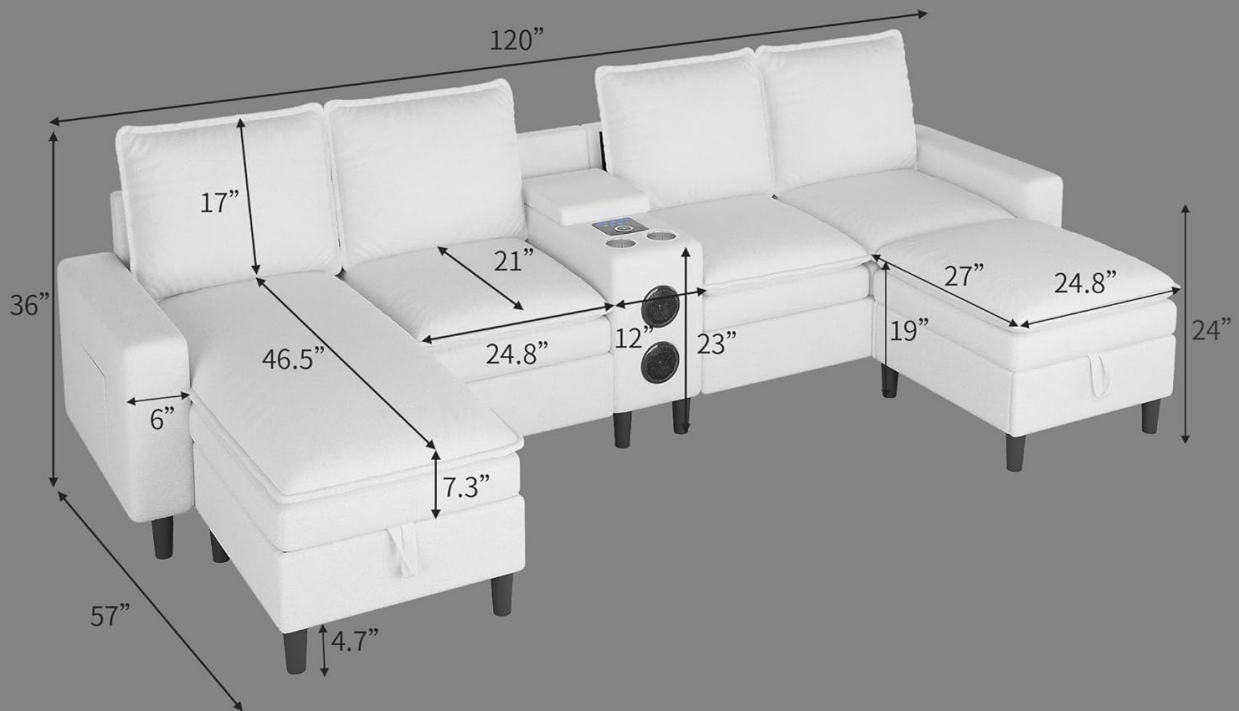

PRODUCT DIMENSIONS