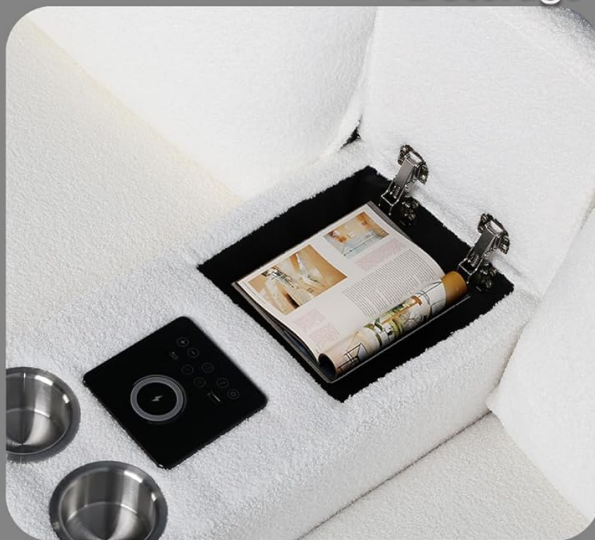

2 Storage Ottomans