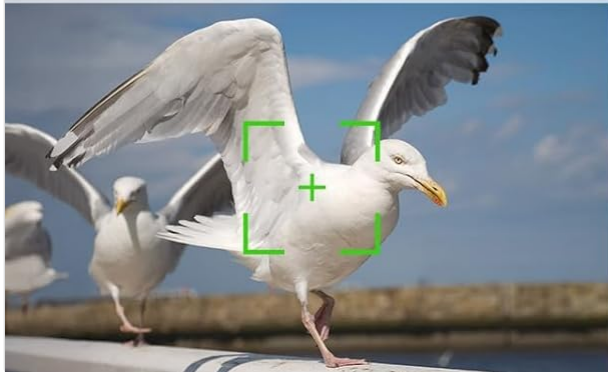

6X Optical Zoom & Autofocus

Higher Quality Photography and Video

Our: Far & Macro Clear

Other Digital Zoom: Blurred

Image: A visual comparison demonstrating the clarity of 6X optical zoom and autofocus compared to digital zoom, using seagulls as an example.

2. Shooting Modes

The camera features a quick switching dial to select various shooting modes:

Selfie Camera Records Any Scene with You

Image: The camera's quick switching dial highlighting modes such as Auto, Program, Video, Timelapse, Slow Motion, Filter, Scene, and Portrait, along with examples of multiple filter choices.