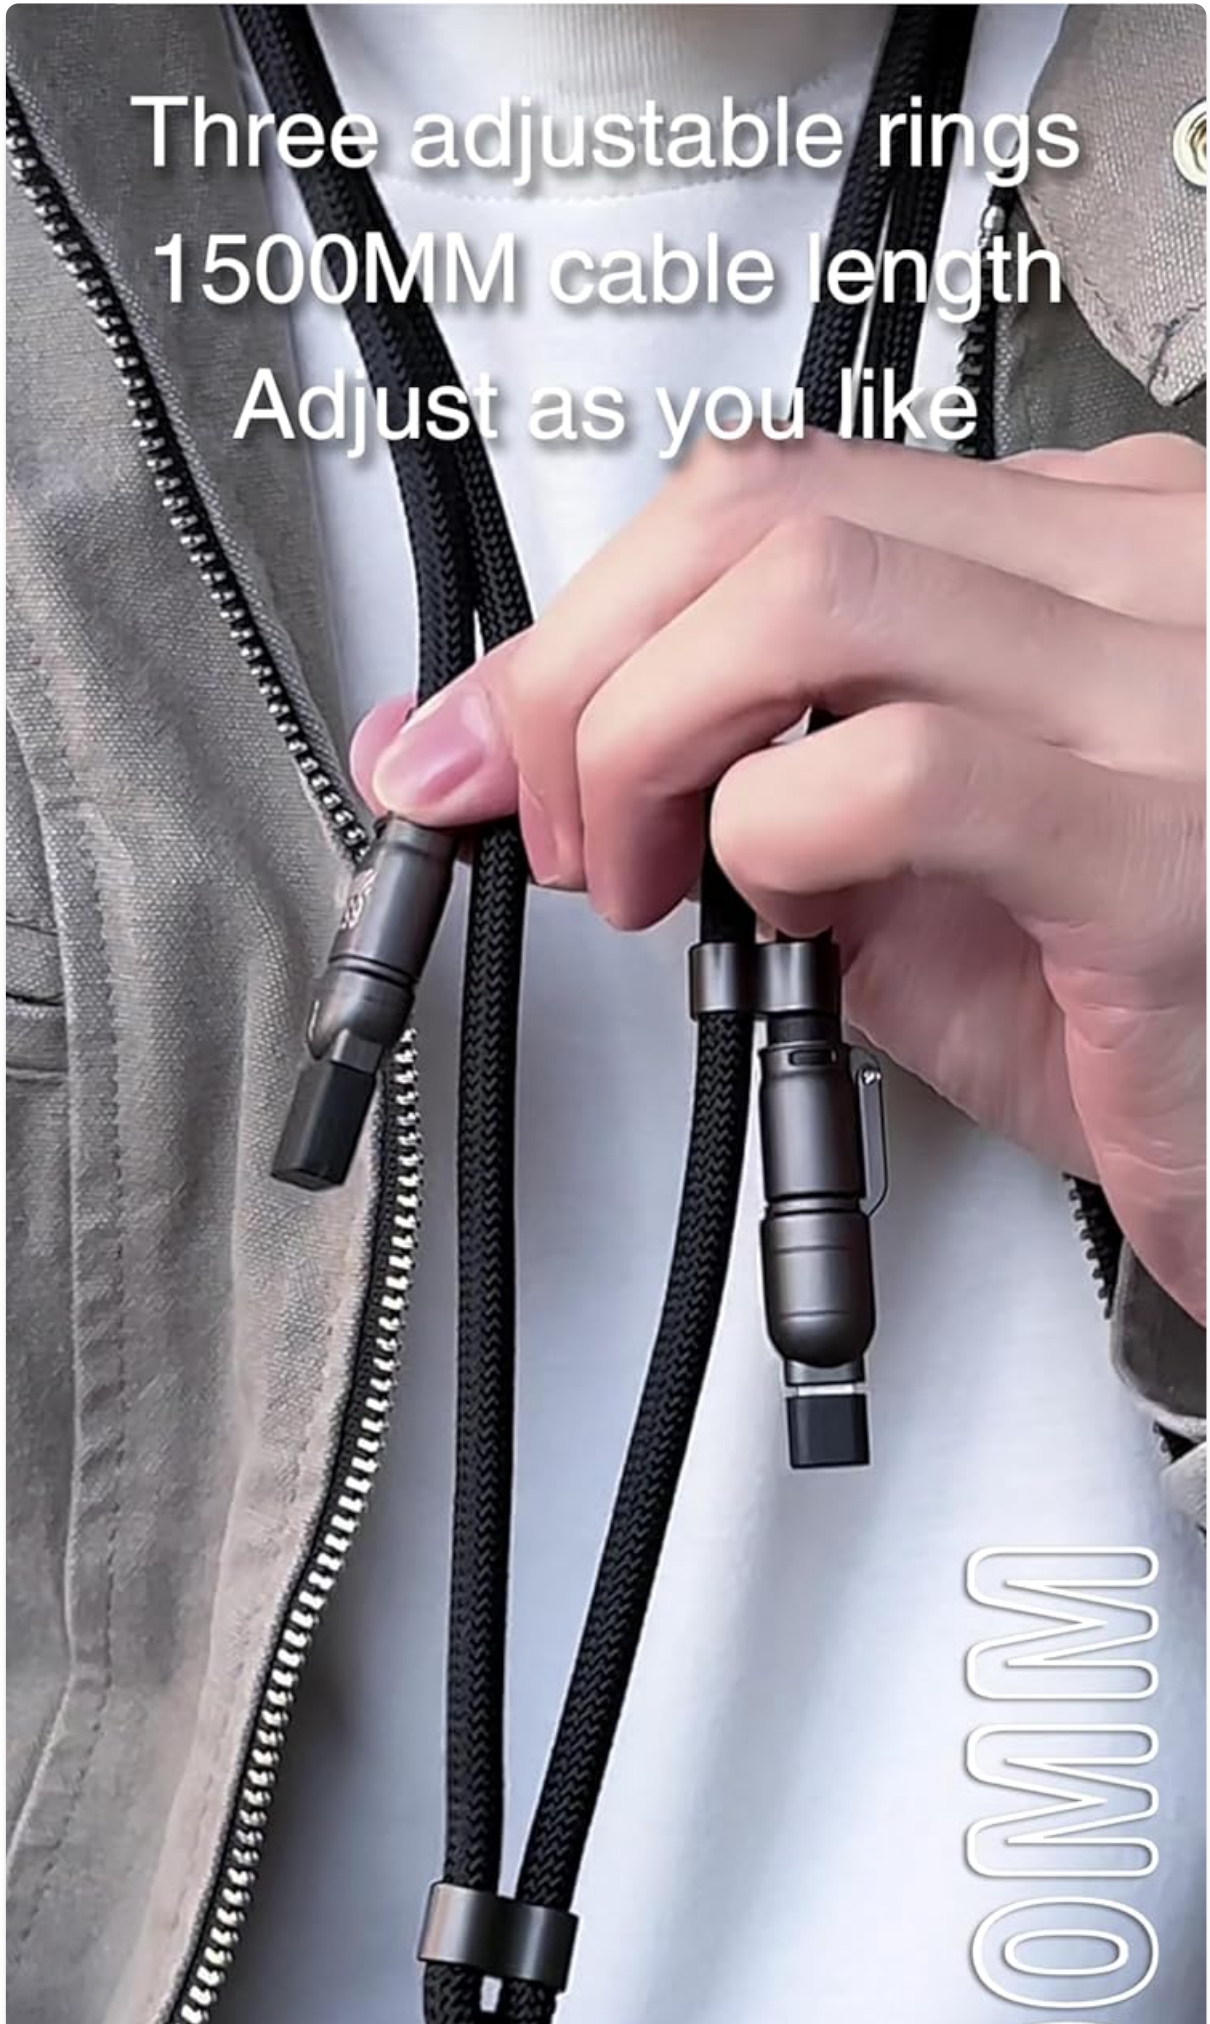

The cable features three adjustable rings, allowing you to customize the lanyard length up to 1500mm (1.5 meters)

for comfortable crossbody wear or other uses.

Three adjustable rings
1500MM cable length
Adjust as you like