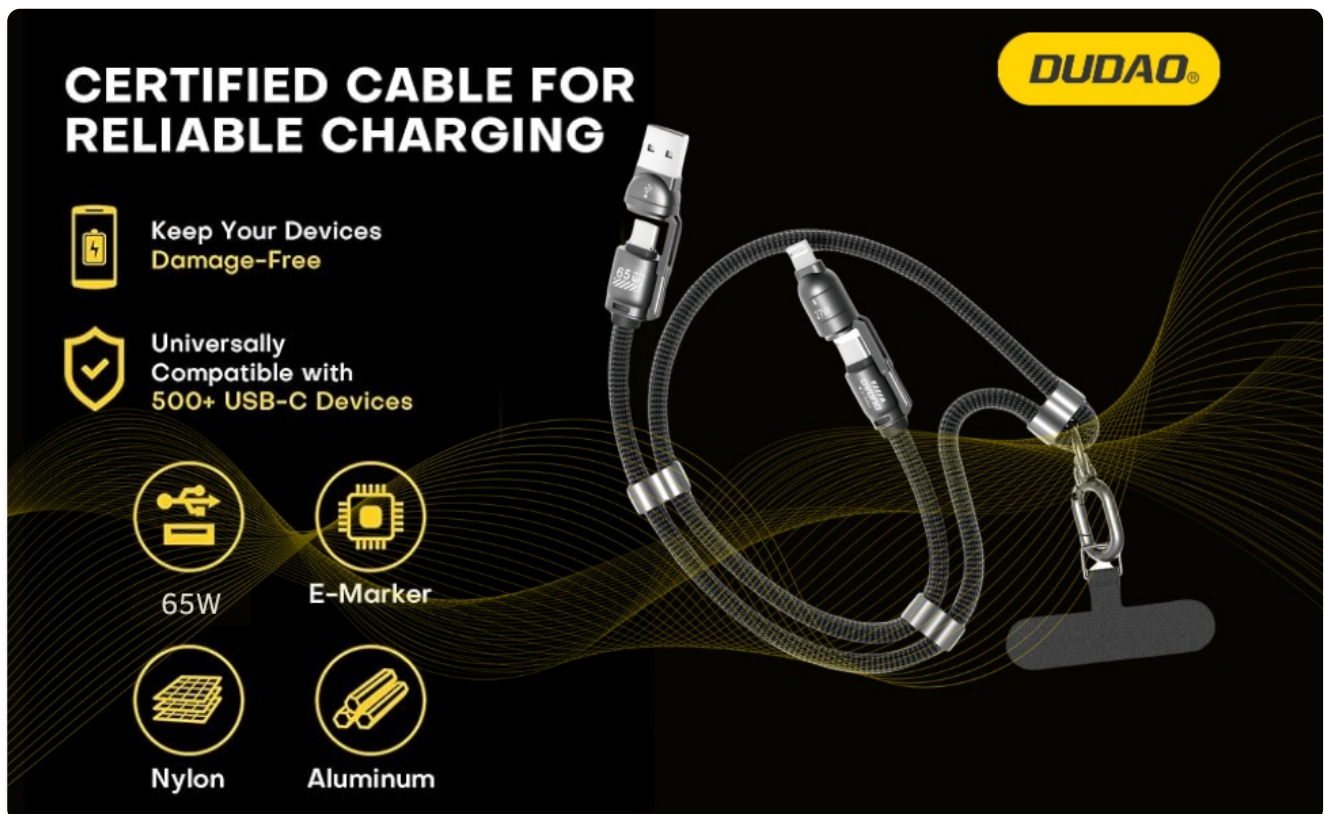

Model: Dudao-4in1

INTRODUCTION

The DUDAO 4-in-1 Lanyard Charging Cable is a versatile and multi-functional accessory designed for modern digital devices. This innovative cable combines high-speed charging capabilities with the convenience of a wearable lanyard, making it an ideal solution for users on the go. It supports 65W fast charging and offers broad compatibility with various devices, including iPhones, Android phones, iPads, and laptops, through its integrated USB-A, Type-C, and Lightning connectors.

Constructed with durable braided cotton thread, the cable is designed for longevity and comfortable wear. Its unique T-shaped hanging piece ensures secure attachment of your device while maintaining full charging functionality. This manual provides detailed instructions for setup, operation, maintenance, and troubleshooting to ensure optimal performance and user satisfaction.

- 1 x DUDAO 4-in-1 USB Charging Cable with Lanyard

KEY FEATURES

- **Versatile Connectivity:** Features USB-A and Type-C inputs, with Lightning and Type-C outputs, allowing connection to a wide range of devices.
- **High-Power Fast Charging:** Supports up to 65W power delivery, enabling rapid charging for compatible laptops, tablets, and smartphones.
- **Multi-Functional Design:** Functions as both a charging/data cable and a stylish crossbody phone strap.
- **Durable Construction:** Made with premium braided cotton thread for enhanced wear and tear resistance.
- **Secure Attachment:** Incorporates a T-shaped hanging piece designed to securely hold your device without interfering with charging ports or phone cases.
- **Adjustable Length:** The 1.5-meter cable length is adjustable for comfortable wear and use.
- **Data Transfer Capability:** Supports data transfer speeds up to 5 Gigabits Per Second.
- **E-Mark Chip:** Equipped with an E-Mark chip for intelligent power management, ensuring stable and efficient charging.