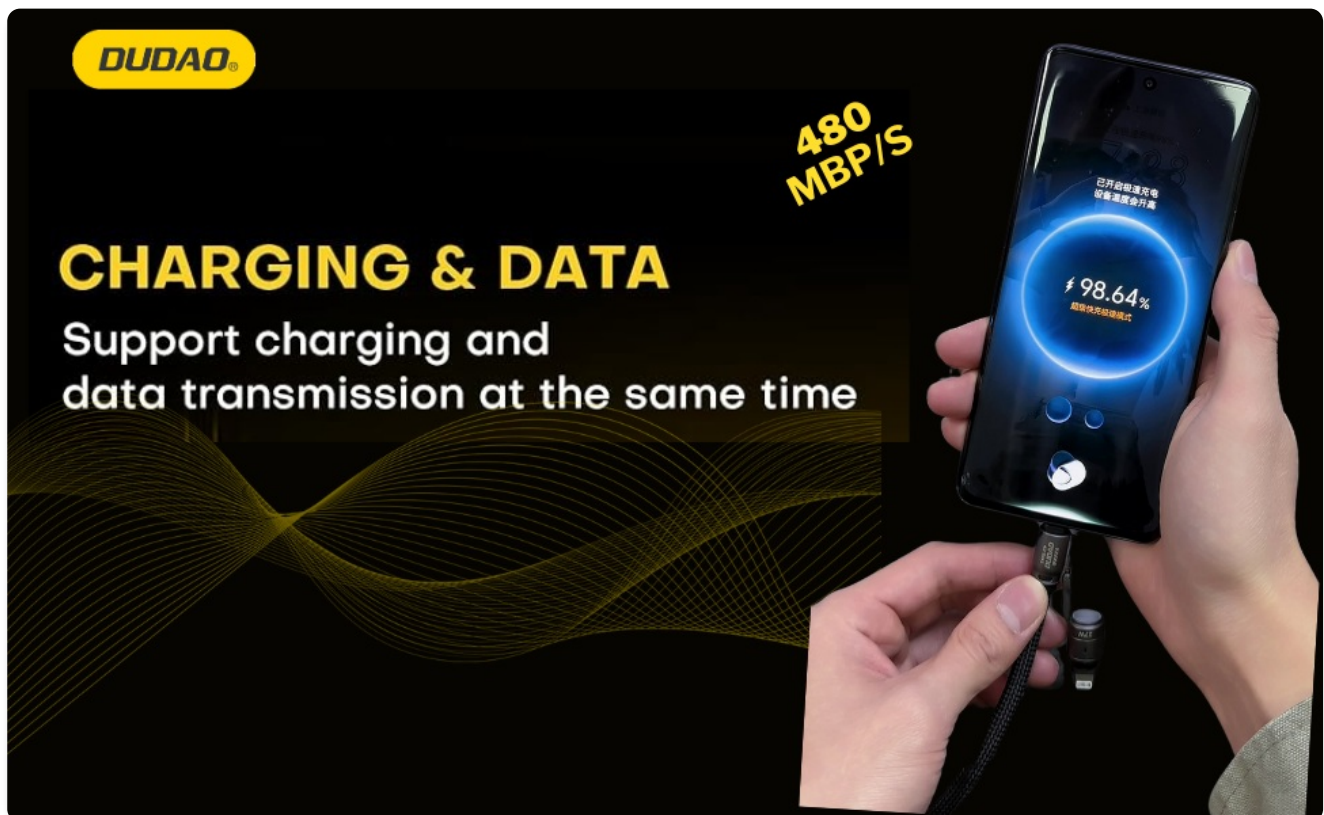

Model: Dudao-4in1

INTRODUCTION

The DUDAO 4-in-1 Lanyard Charging Cable is a versatile and multi-functional accessory designed for modern digital devices. This innovative cable combines high-speed charging capabilities with the convenience of a wearable lanyard, making it an ideal solution for users on the go. It supports 65W fast charging and offers broad compatibility with various devices, including iPhones, Android phones, iPads, and laptops, through its integrated USB-A, Type-C, and Lightning connectors.

Image: A smartphone displaying a high charging percentage, connected to the DUDAO cable and a power adapter, illustrating the 65W fast charging capability.

Data Transfer

The DUDAO 4-in-1 cable also supports high-speed data transfer. Connect the cable between your device and a computer or other data-enabled device. Ensure both devices are powered on and configured for data transfer. The cable supports data transfer rates of up to 5 Gigabits per second.