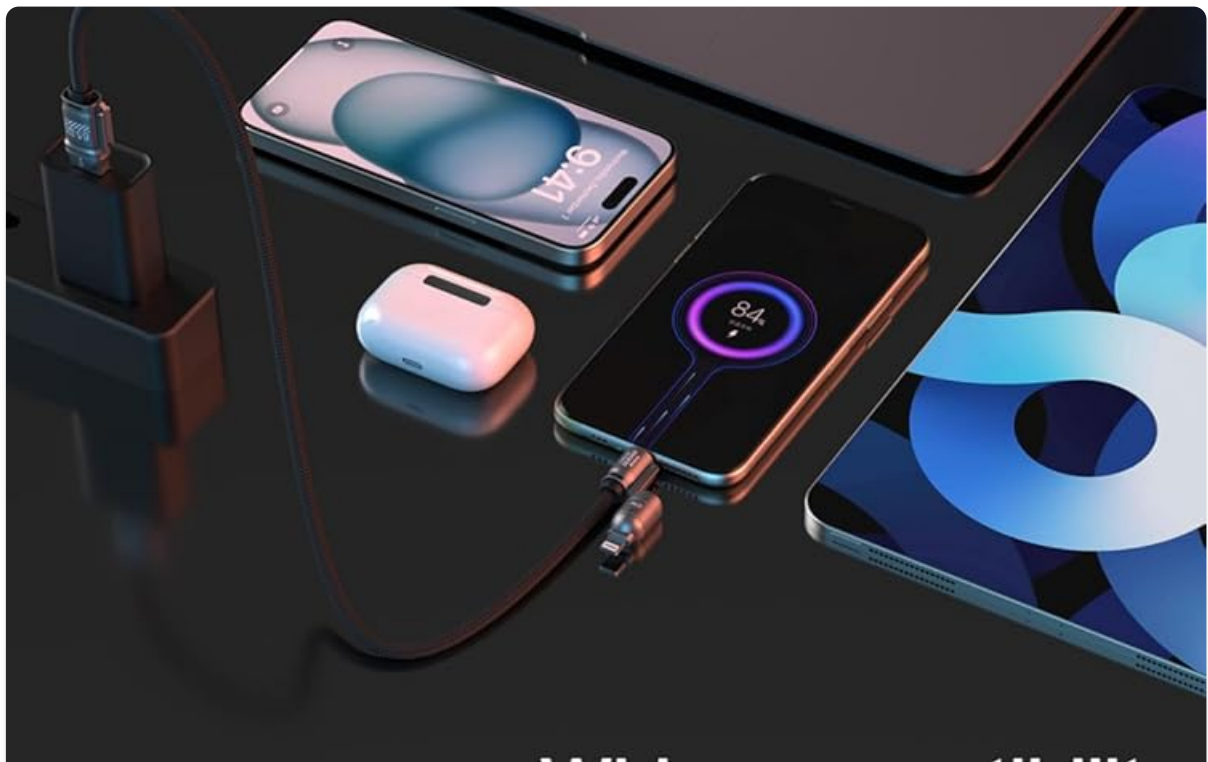

Compatible Device Categories

Device Type	Examples
Smartphones	iPhone (Lightning/Type-C), Android Phones (Type-C) including Apple, Huawei, Honor, Samsung, Xiaomi, OPPO, Vivo, etc.
Tablets	iPad (Pro, Air, Mini), other Type-C tablets
Laptops	Apple, Huawei, Xiaomi, Lenovo, and other Type-C enabled laptops
Other Devices	Nintendo Switch, Power banks, Earphones, Electric toothbrushes, etc.