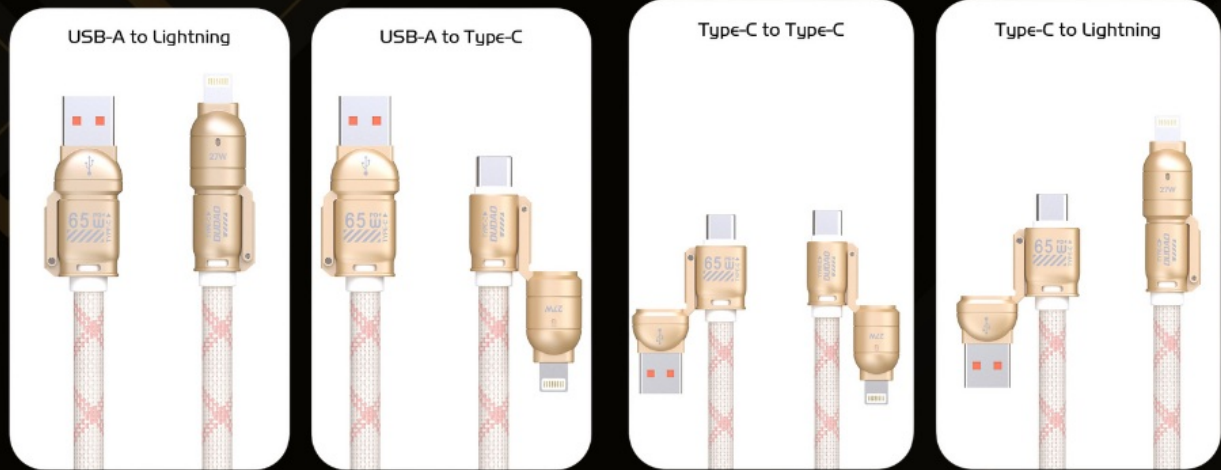

Model: Dudao-4in1

INTRODUCTION

The DUDAO 4-in-1 Lanyard Charging Cable is a versatile and multi-functional accessory designed for modern digital devices. This innovative cable combines high-speed charging capabilities with the convenience of a wearable lanyard, making it an ideal solution for users on the go. It supports 65W fast charging and offers broad compatibility with various devices, including iPhones, Android phones, iPads, and laptops, through its integrated USB-A, Type-C, and Lightning connectors.

Earphone

Electric toothbrush

Image: A comprehensive chart illustrating the wide range of compatible devices, categorized by Phone, iPad, Laptop, and Other, with various brand logos and device icons.

4 Powerful Combos, 1 Cable

Innovation Meets Simplicity – DUDAO Charging Solutions

DUDAO®

Image: A visual breakdown of the four primary connection combinations: USB-A to Lightning, USB-A to Type-C, Type-C to Type-C, and Type-C to Lightning, demonstrating the cable's versatility.