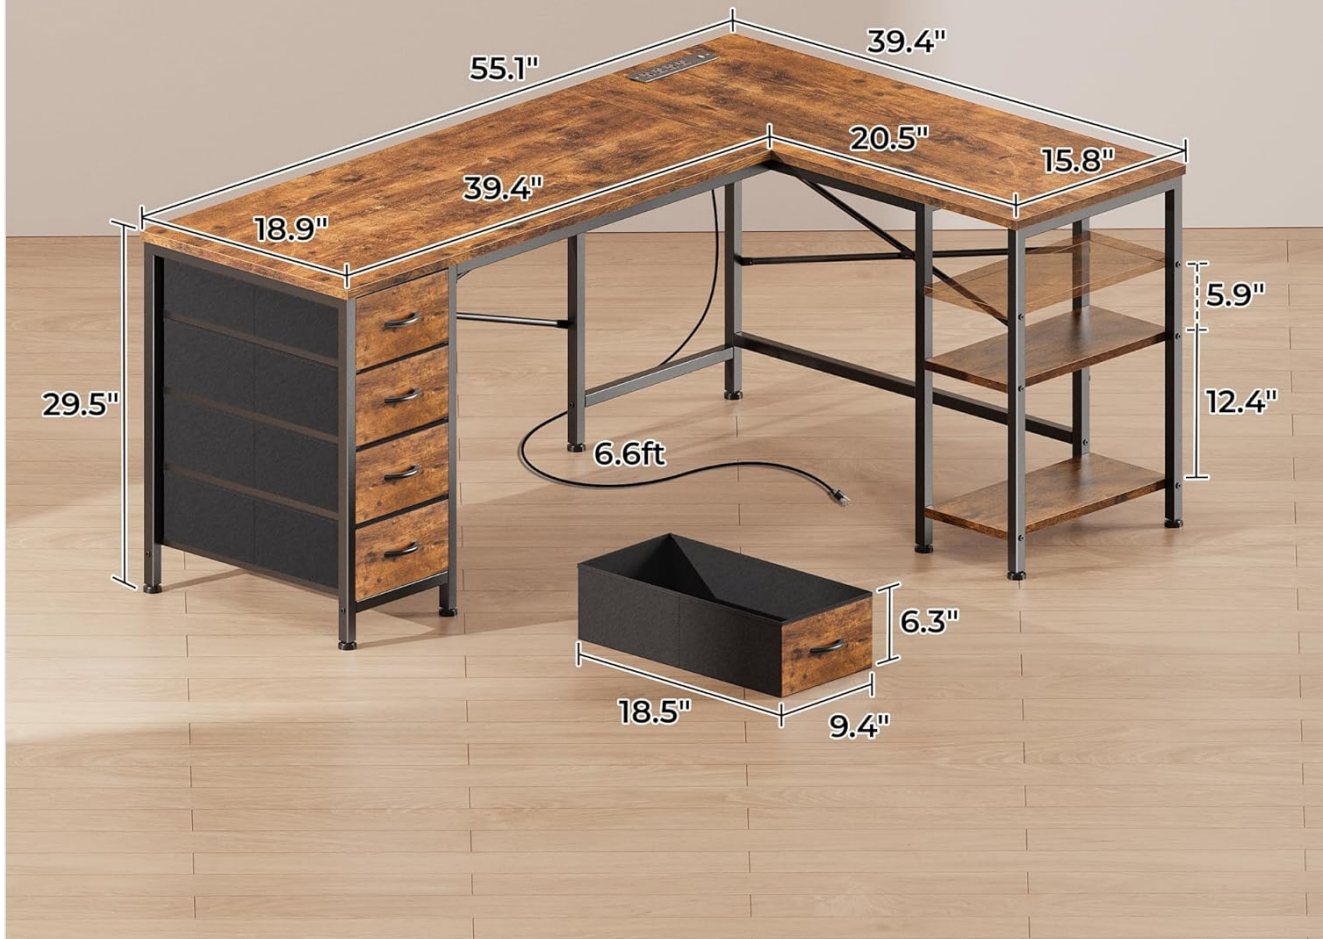

Product Dimensions

Load-Bearing: **150 lbs**

Figure 11: Detailed product dimensions.

WARRANTY AND SUPPORT

Huuger products come with a limited warranty. For specific warranty details, claims, or technical support, please refer to the warranty information included in your package or visit the official Huuger website. You can also contact Huuger Direct, the seller, for assistance.

Seller Contact: [Huuger Direct](#)

Protection Plans: Additional protection plans are available for purchase through Amazon, offering extended coverage for 2 or 3 years, or a monthly "Complete Protect" plan.

ADDITIONAL RESOURCES

For visual guides and further product information, please refer to the following resources:

Product Images