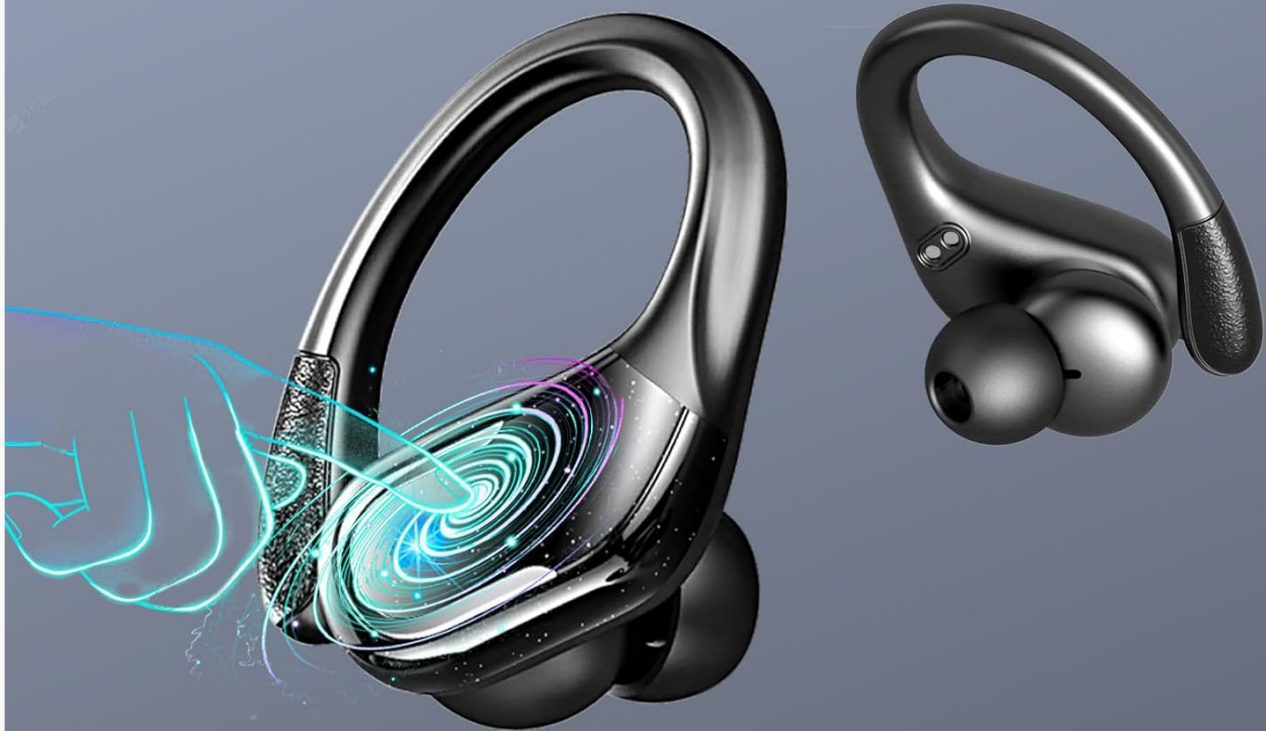

PRODUCT OVERVIEW

The Rulefiss BX27 earbuds feature an ergonomic design with flexible earhooks for a secure and comfortable fit during physical activities. The charging case provides extended battery life and includes a dual LED display for monitoring power levels.

Main Mic for Talking

Image: A person wearing the Rulefiss BX27 earbuds, illustrating the secure and comfortable fit provided by the earhooks, along with an icon indicating IP7 waterproof protection.

OPERATING INSTRUCTIONS

The Rulefiss BX27 earbuds feature sensitive touch controls for easy management of music, calls, and voice assistant.

SMART TOUCH CONTROL

Image: A visual guide detailing the touch control functions for the Rulefiss BX27 earbuds, including actions for music playback, call management, and voice assistant activation.

Call Control

- **Answer/End Call:** Click once on either L or R earbud.
- **Reject Call:** Hold for 2 seconds on either L or R earbud.

Voice Assistant

- **Activate Voice Assistant (Siri, Google Assistant, etc.):** Click three times on either L or R earbud.