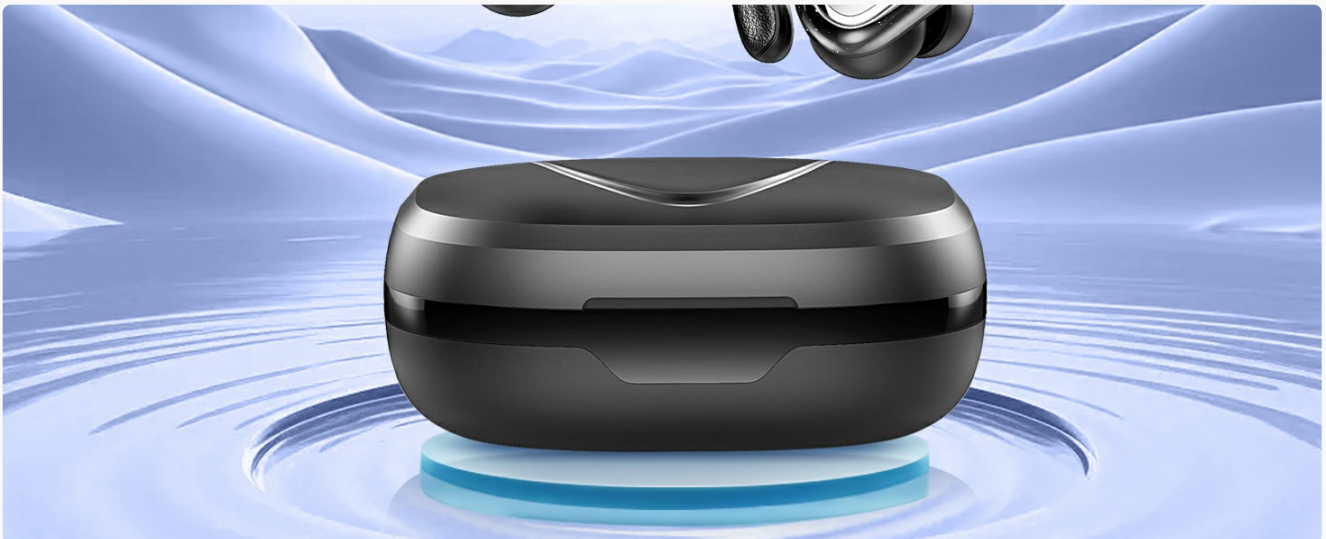

PRODUCT OVERVIEW

The Rulefiss BX27 earbuds feature an ergonomic design with flexible earhooks for a secure and comfortable fit during physical activities. The charging case provides extended battery life and includes a dual LED display for monitoring power levels.

NEW BLUETOOTH 5.4

Faster and more stable connection

5.4
BLUETOOTH 5.4

Image: The Rulefiss BX27 Wireless Sport Earbuds resting inside their open charging case, showcasing their design and the case's interior.

Image: An exploded view of the Rulefiss BX27 earbud, highlighting its internal 14.2mm dynamic driver and acoustic structure designed for immersive sound with deep bass.

SETUP

1. Charging the Earbuds and Case