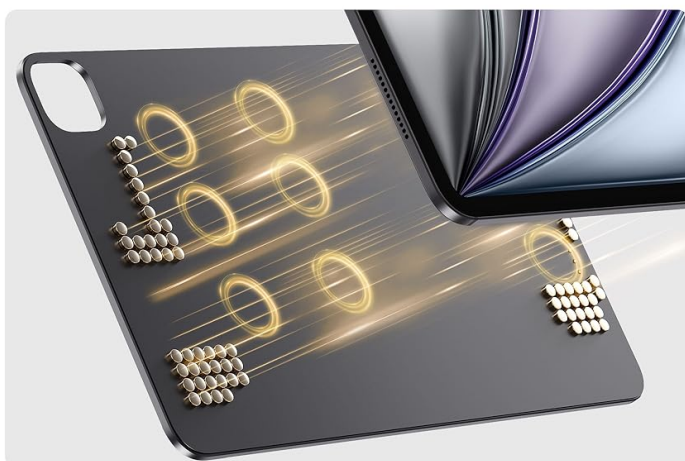

Super Magnetic Adsorption Force

With 84 neodymium magnets, perfectly aligned with the internal magnets of the iPad, securely hold your iPad without dropping

Image 5.2: Diagram illustrating the strong magnetic adsorption force provided by the 88 N52 neodymium magnets for secure iPad holding.