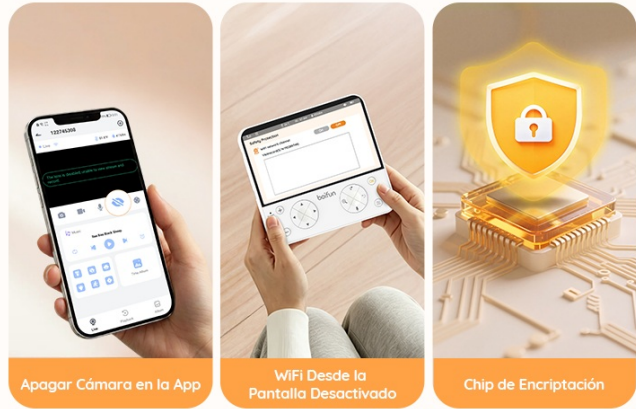

### 3.2 App Setup (Optional)

For remote monitoring and additional features, download the BoifunCam app:

1. Download the BoifunCam app from your device's app store.
2. Connect your smartphone to a 2.4 GHz or 5 GHz Wi-Fi network.
3. Open the app and follow the instructions to add your camera by scanning the QR code displayed on the camera or monitor.

## Triple Protección Privacidad

La triple protección de privacidad mantiene los momentos de tu bebé seguros, privados y solo para ti.

 100% Protección Privacidad

The setup process involves three easy steps: downloading the app, connecting to Wi-Fi, and scanning a QR code.