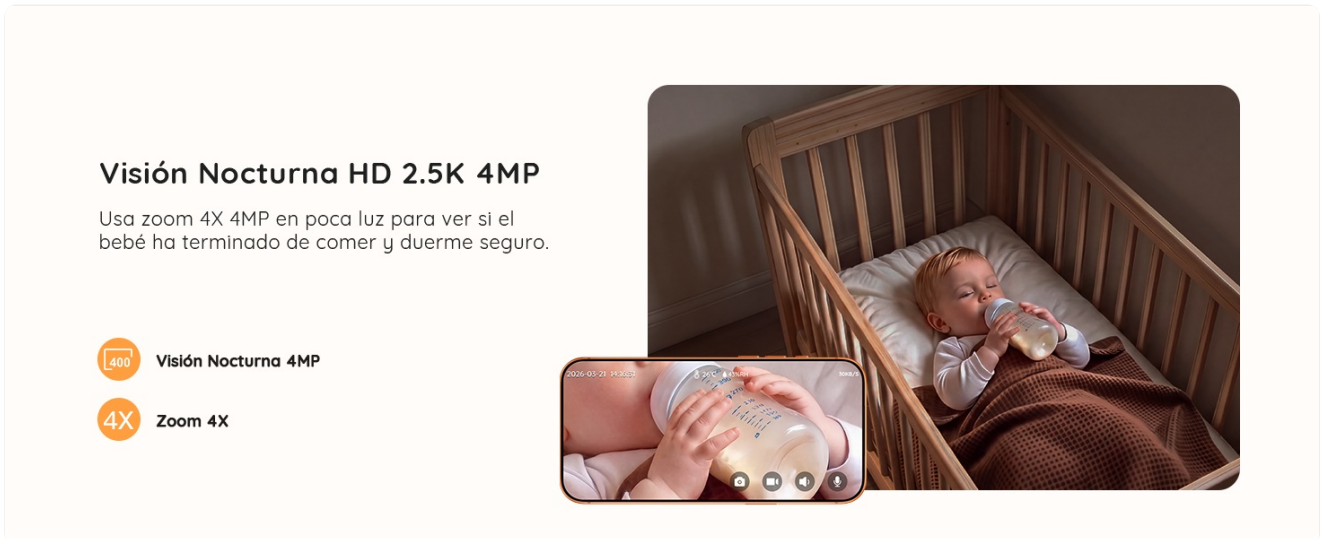

Visión Nocturna HD 2.5K 4MP

Usa zoom 4X 4MP en poca luz para ver si el bebé ha terminado de comer y duerme seguro.

- Visión Nocturna 4MP
- Zoom 4X

Overview of the seven intelligent detection features, including sleep, face, movement, crying, sound, temperature, and humidity.

4.7 App & Monitor Control

Control the camera and monitor your baby either directly from the 5.5-inch display or remotely via the BoifunCam app using 2.4 GHz or 5 GHz Wi-Fi connectivity.