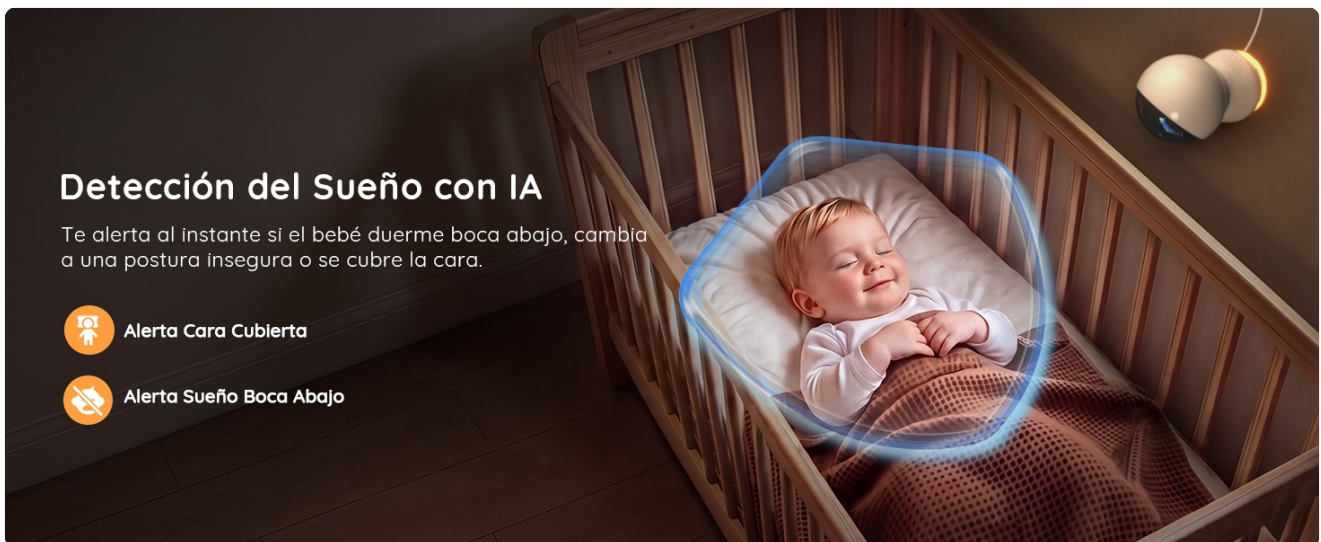

4. OPERATING INSTRUCTIONS

4.1 AI Smart Sleep Monitoring

The monitor features AI to detect unusual sleep positions or covered faces. Alerts are sent to the monitor or app if a potential risk is identified, allowing for timely intervention.

- **Covered Face Alert:** Notifies you if the baby's face is obstructed.
- **Prone Sleep Alert:** Warns if the baby is sleeping on their stomach.