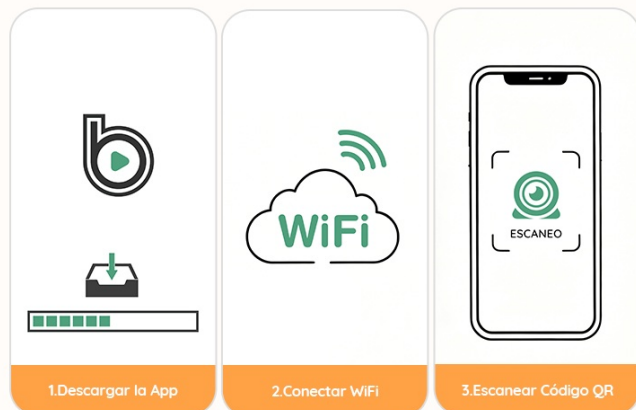

Triple privacy protection ensures your baby's moments are secure and private.

4.9 Battery Life & Signal Range

The monitor features a 4000 mAh battery. Choose between continuous screen mode (up to 13 hours) or sound-activated mode (up to 17 hours) to optimize battery life. The system provides a stable signal through up to 5 walls for reliable in-home monitoring.

Battery performance: 13 hours in continuous screen mode, 17 hours in sound-activated mode.