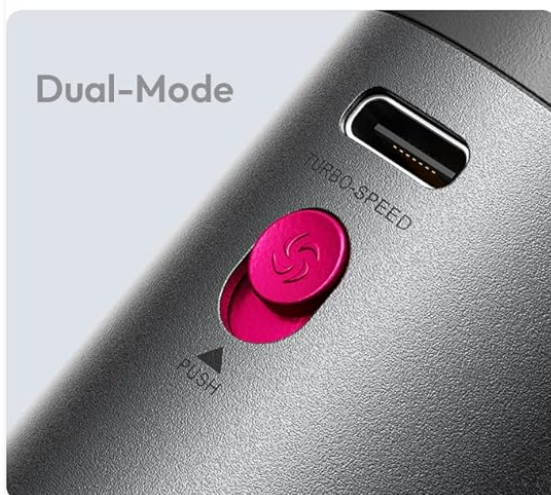

Compact Body

Delivers a Powerful Turbo Chill

Image: The Aecoolly fan, charging cable, lanyard, and velvet pouch laid out next to its retail box.

4. Operating Instructions

- **Power On/Off:** Press the main power button on the front of the fan to turn it on or off.
- **Adjusting Speeds (P-Mode):** While the fan is on, repeatedly press the main power button to cycle through the 4 P-Mode speeds (P1, P2, P3, P4). These modes provide a comfortable, steady airflow.
- **Activating H-Mode (Turbo Speed):** For more intense cooling, slide the 'TURBO-SPEED' switch on the back of the fan upwards. This activates the H-Mode, offering 3 powerful speeds (H1, H2, H3).
- **Digital Display:** The LED screen on the fan's air outlet displays the current speed setting (P1-P4 or H1-H3) and the remaining battery percentage, allowing for easy monitoring.

Image: A woman using the Aeccooly fan outdoors, demonstrating the powerful Turbo Mode.

Package Includes

Image: Detailed view of the fan's digital display showing battery and speed levels, and the thoughtful lanyard hole.