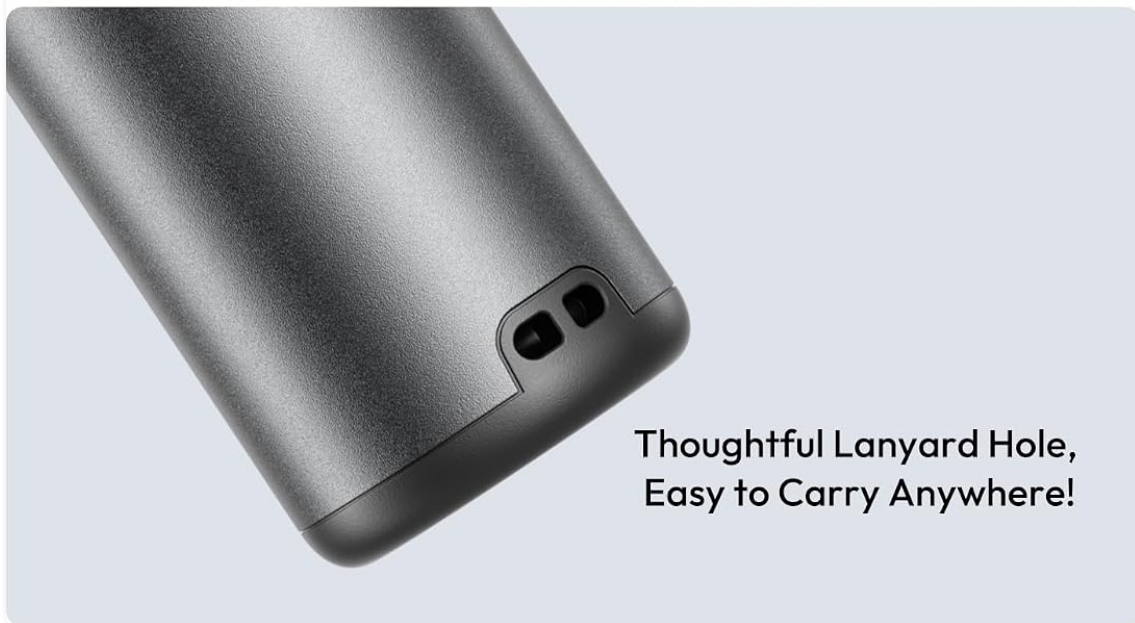

Thoughtful Lanyard Hole,
Easy to Carry Anywhere!

Image: Infographic detailing maximum wind speed (11m/s) and battery capacity (4500mAh).

3. Setup

Before first use, ensure the fan is fully charged. The package includes all necessary components for immediate use.

- **Unboxing:** Carefully remove the Aero Ultra Fan and its accessories from the packaging.
- **Included Components:** The package contains the Aero Ultra Fan, a USB Type C charging cable,