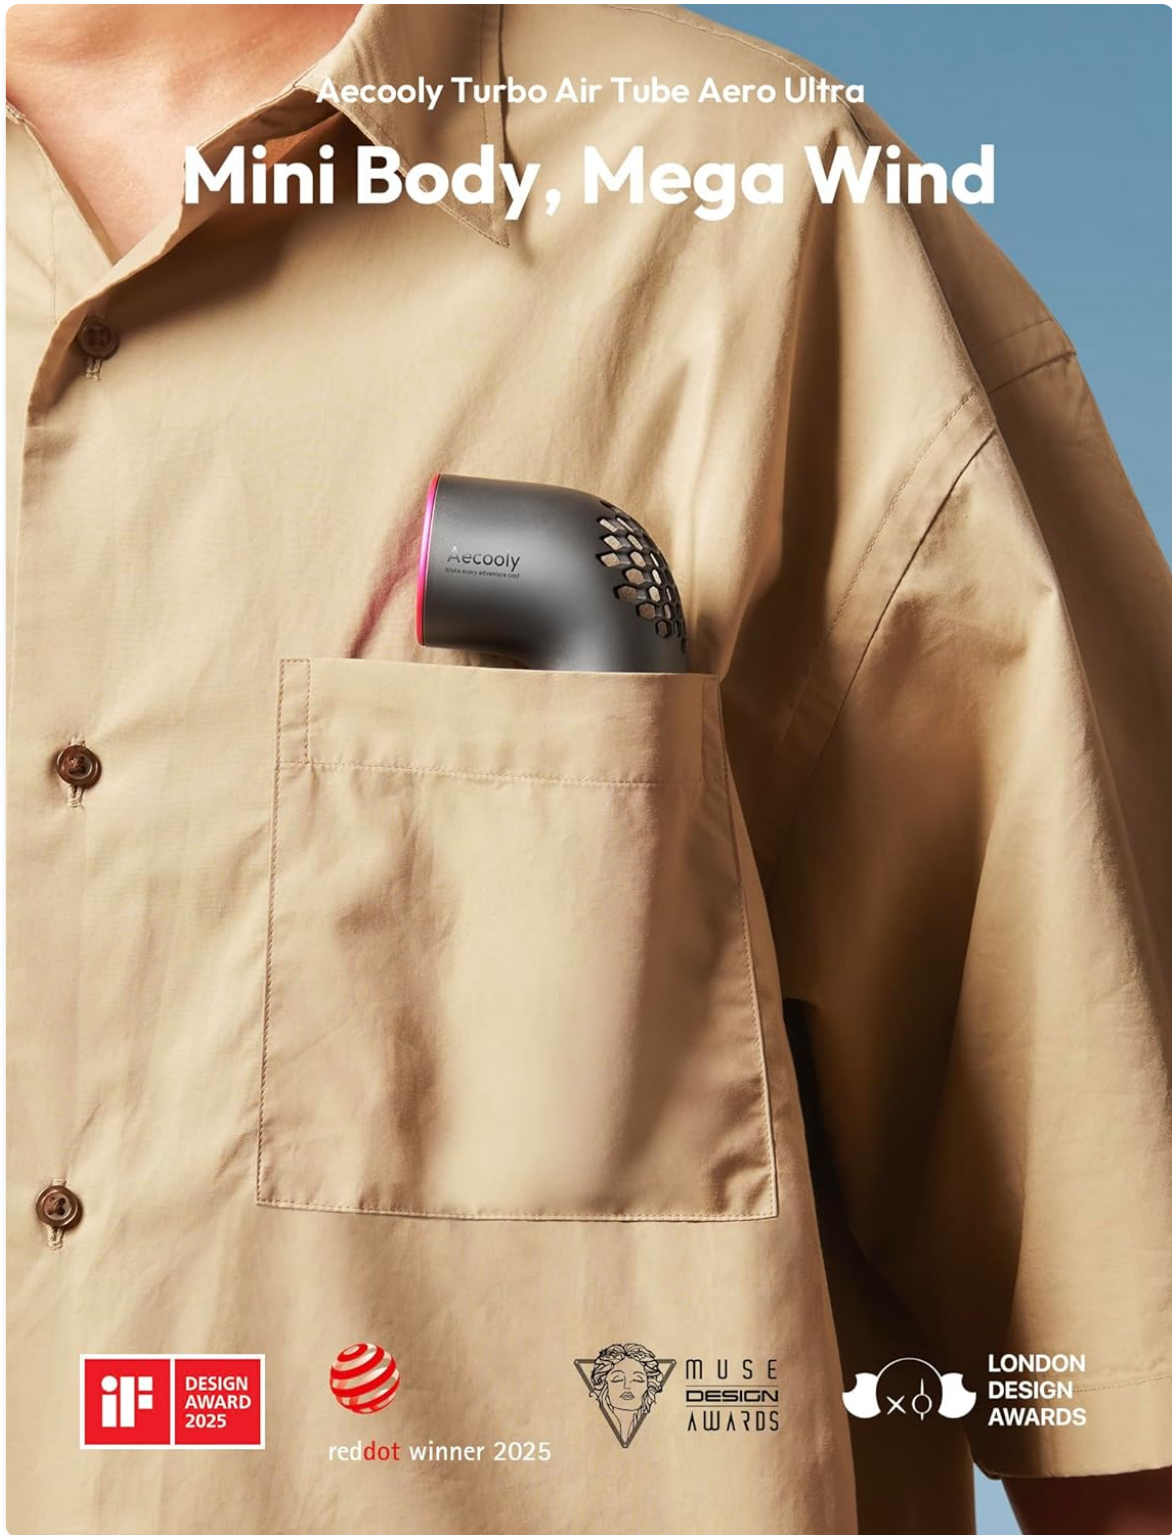

[Manuals.plus](#) /

> [Aecooly](#) /

> Aecooly Portable Handheld Fan Instruction Manual

Aecooly PH03

Aecooly Portable Handheld Fan

MODEL: PH03 - AERO ULTRA 4500MAH

Brand: Aecooly

Image: Aeecooly Portable Handheld Fan, Grey&Purple model, held in a hand, showcasing its compact design.

1. Introduction

The Aeecooly Portable Handheld Fan is designed to provide powerful and efficient cooling in a compact, portable form factor. Its streamlined tubular design combines functionality with a modern aesthetic, making it suitable for various outdoor activities and daily use.

Aecooly Turbo Air Tube Aero Ultra

Mini Body, Mega Wind

reddot winner 2025

MUSE
DESIGN
AWARDS

LONDON
DESIGN
AWARDS

Image: Side view of the Aecooly Portable Handheld Fan held in a hand, highlighting its ergonomic shape.