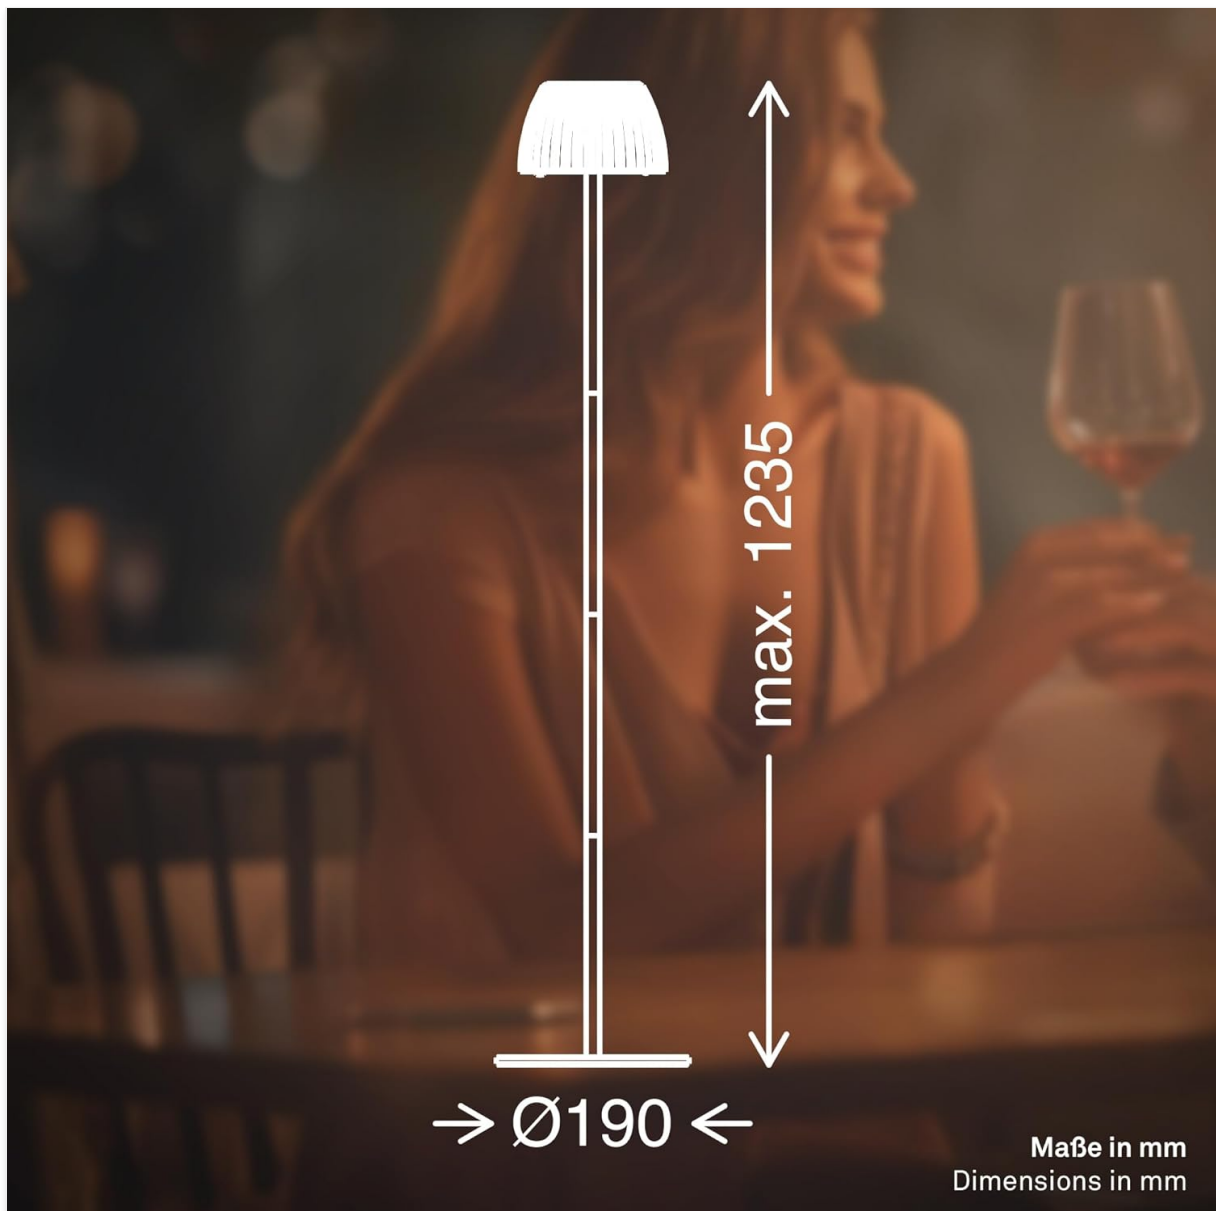

*Dimensions of the BRILONER Riffle Floor Lamp: 190mm base diameter, 1235mm maximum height.*