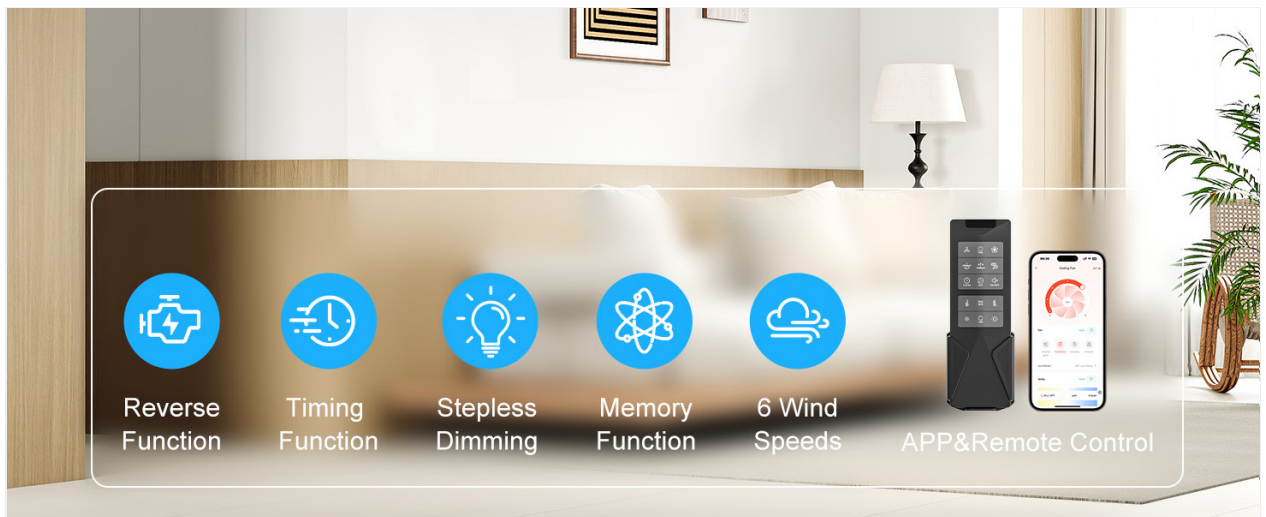

Remote & APP Control:

Ensure your phone's Bluetooth is enabled before connecting to the APP. Refer to the manual or product video for additional functions and instructions. Match the code within 10 seconds after powering on.

Image: Depicts the remote control and mobile application interface for fan operation.

Fan Functions:

- **6 Wind Speeds:** Adjust airflow from a gentle breeze (1-2 speeds) to strong airflow (5-6 speeds).

Image: Illustrates the fan's powerful air circulation capability with 6 adjustable wind speeds.

- **Reversible Function:** Change blade direction for summer cooling (downward airflow) or winter warmth circulation (upward airflow).

Image: Shows the fan's reversible function, demonstrating airflow for summer cooling and winter warmth.

- **Dimmable Lighting with 3 Color Modes:** Adjust brightness from 10% to 100% and choose between 3000K warm light, 4500K daylight, and 6500K cool white.
- **Timing Function:** Set the fan to turn off automatically after a specified period.