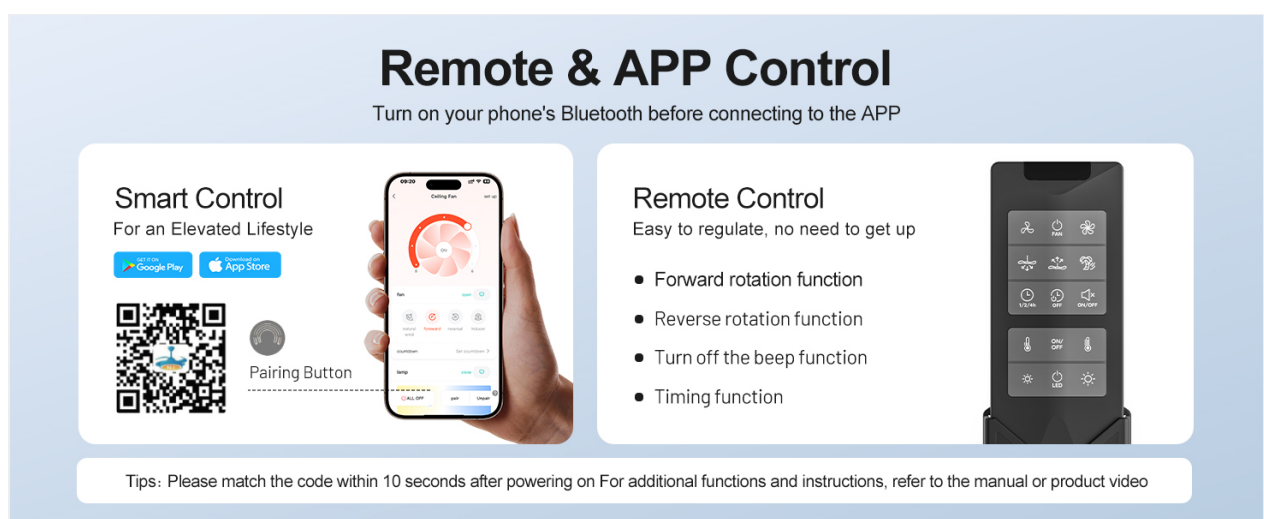

Image: Shows the carbon filters attached behind the fan blades for air purification.

7. TROUBLESHOOTING

If you encounter issues with your fan, refer to the following common problems and solutions: