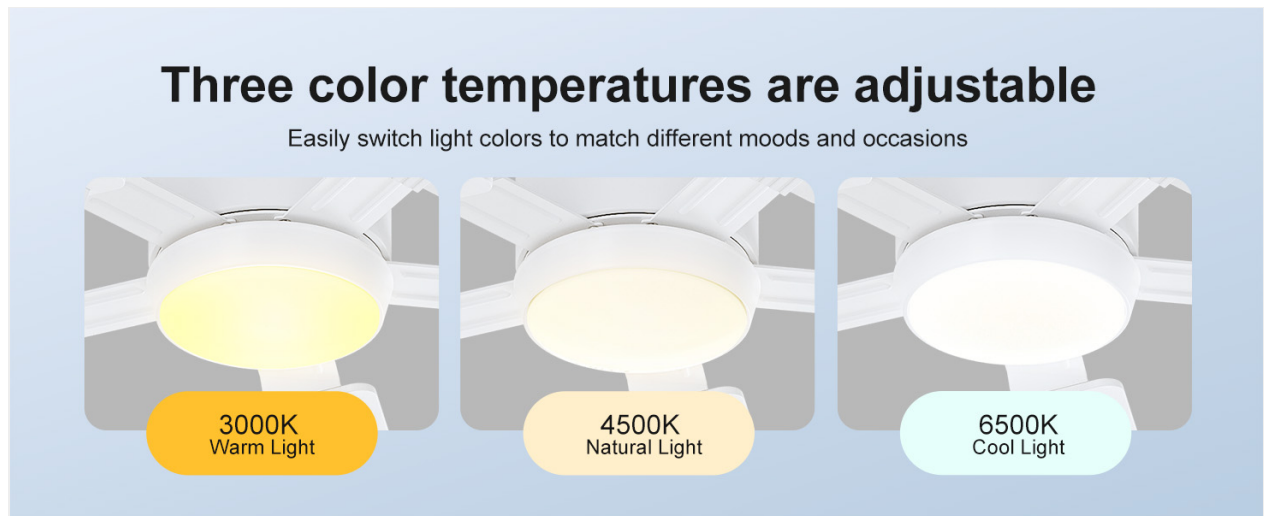

Image: Shows the fan's reversible function, demonstrating airflow for summer cooling and winter warmth.

- **Dimmable Lighting with 3 Color Modes:** Adjust brightness from 10% to 100% and choose between 3000K warm light, 4500K daylight, and 6500K cool white.
- **Timing Function:** Set the fan to turn off automatically after a specified period.

- **Night Light Function:** Provides a low-level light for nighttime use.
- **Memory Function:** The fan remembers your last settings for light and speed.
- **Natural Wind Function:** Simulates natural breeze patterns.
- **Quiet Operation:** The DC motor runs quietly at 24dB. The remote control can mute beep sounds.