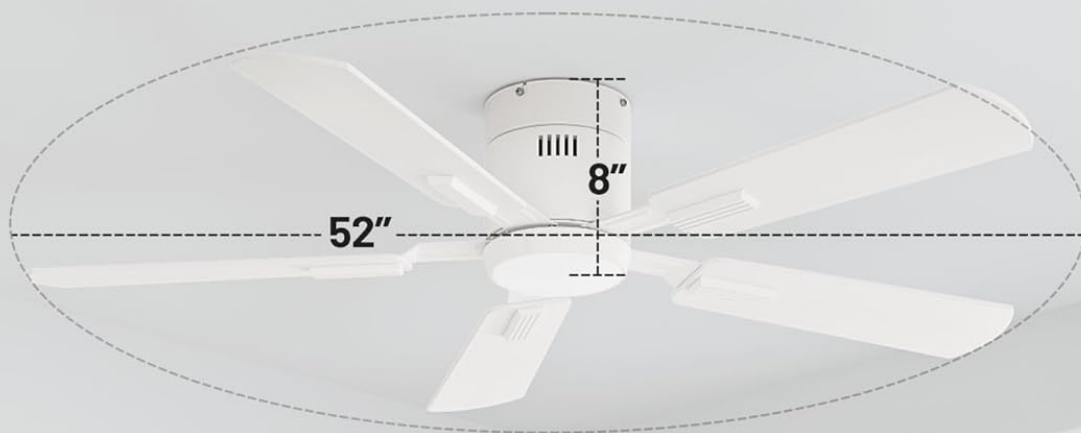

Step-by-Step Installation:

1. Prepare the Ceiling Tray:

Loosen the screws on the ceiling tray by 5mm. This allows for easier attachment later.

Image: Diagram showing the 52-inch fan dimensions and recommended room sizes (15x15 ft to 18x18 ft).

2. Mount the Bracket:

Attach the mounting bracket to your ceiling. Use appropriate screws based on your ceiling type (wood, concrete, or junction box). Ensure the bracket is securely fastened.

Product Size