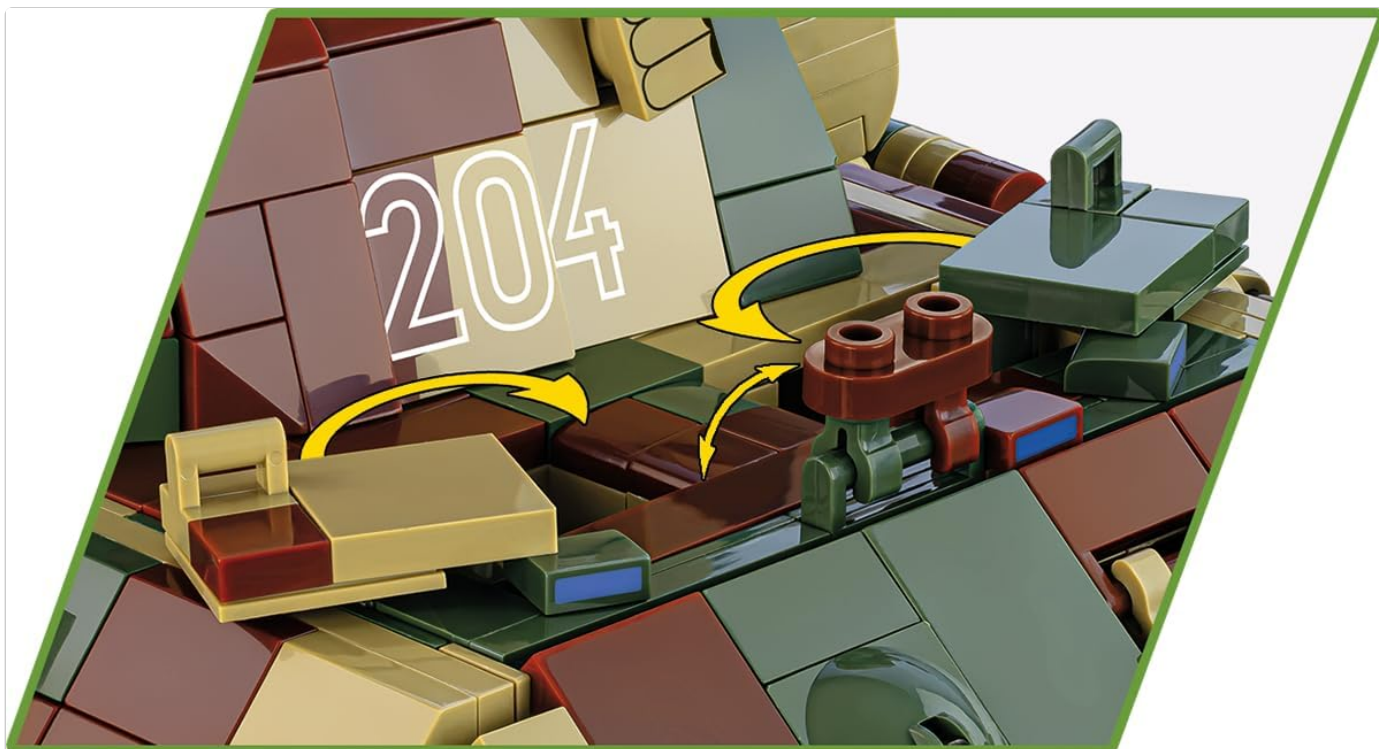

Image: Close-up showing the movable hatches on the COBI Panther tank model, indicating their functionality.

32CM (12.6")

13CM (5.1")

Image: Close-up showing the movable gun on the COBI Panther tank model, demonstrating its adjustable barrel.