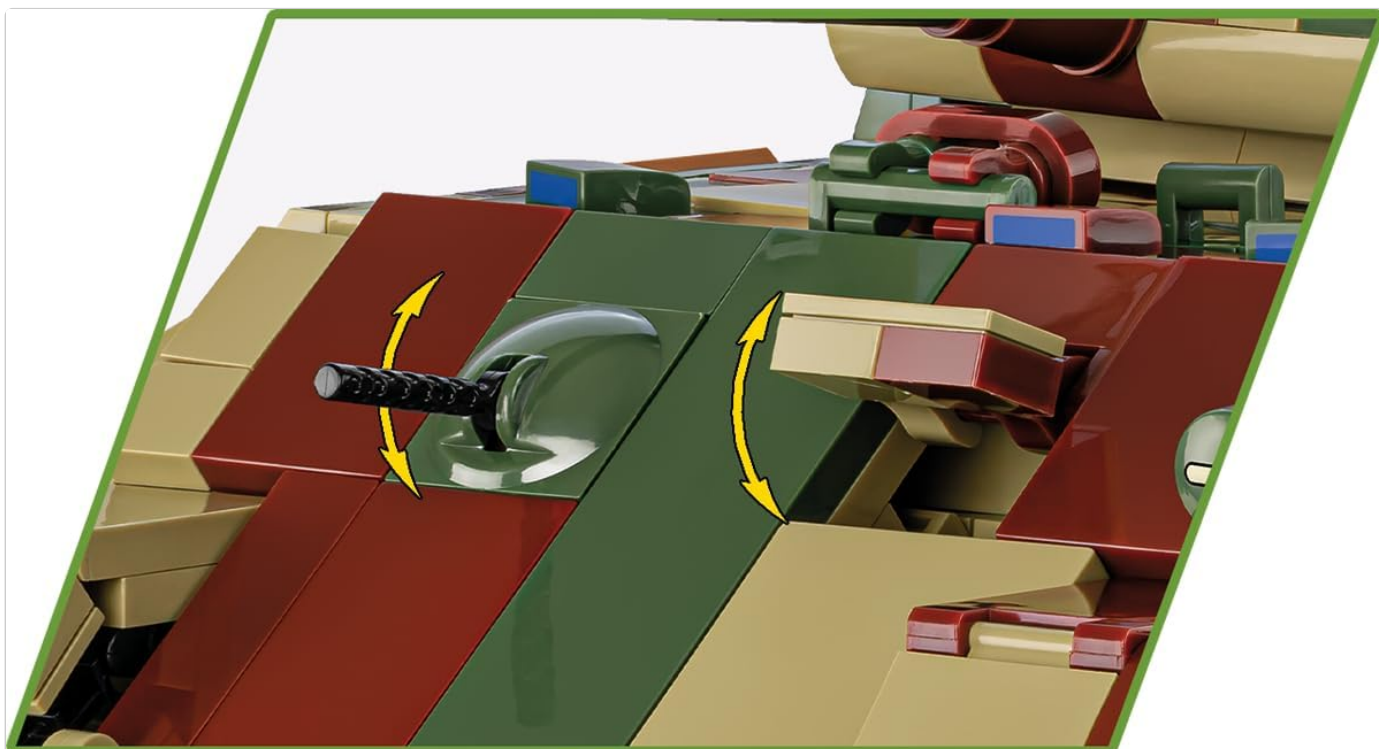

Image: Close-up showing the movable hatches on the COBI Panther tank model, indicating their functionality.

32CM (12.6")

13CM (5.1")

Image: Close-up showing the movable gun on the COBI Panther tank model, demonstrating its adjustable barrel.

Image: Close-up of the COBI Panther tank's detailed interior, accessible by removing the turret section.

Image: Close-up showing the removable engine component of the COBI Panther tank model, which can be displayed separately.