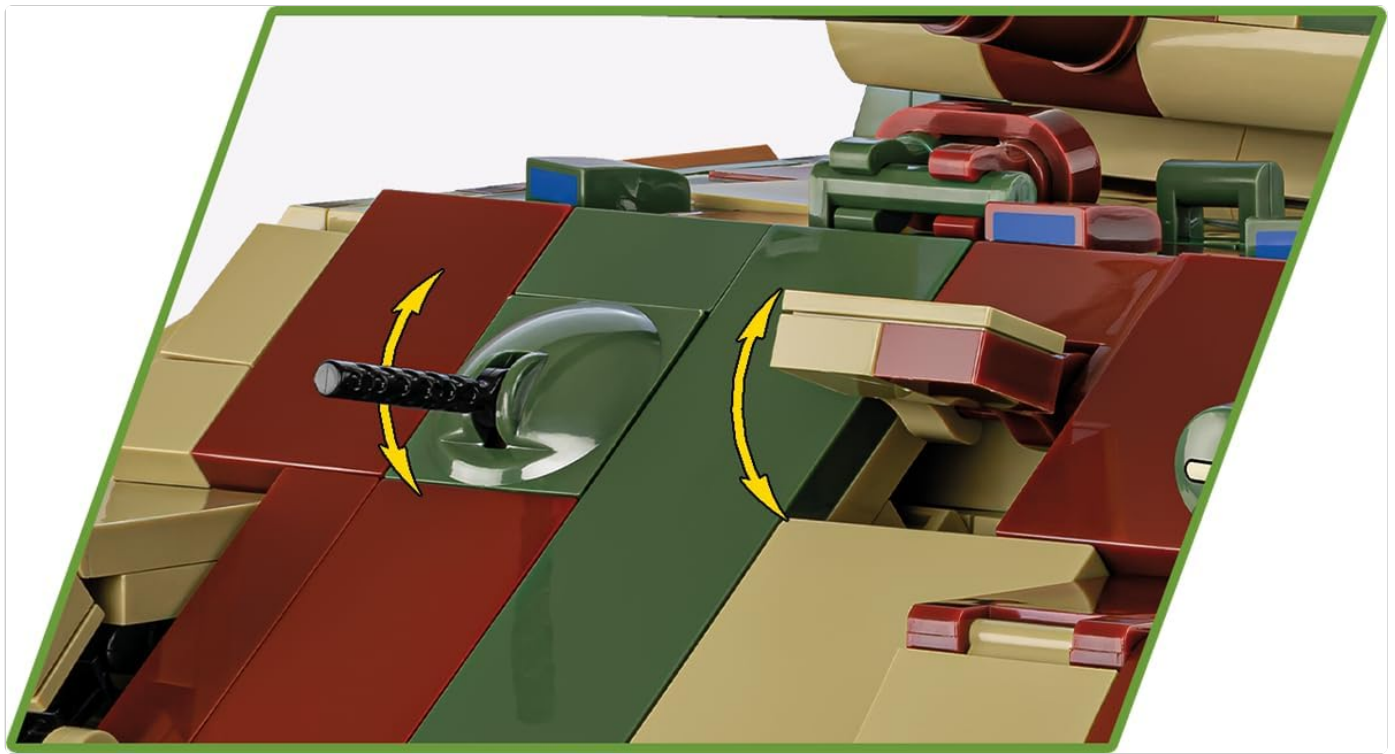

SPECIFICATIONS

Feature	Detail
Brand	COBI
Model Name	PZ.KPFW. V Panther AUSF. A (SD.KFZ.171) Tank
Item Model Number	2654
Number of Pieces	1152
Scale	1:28
Assembled Dimensions (L x W x H)	32 cm (12.6") x 13 cm (5.1") x 11 cm (4.3")
Material	Plastic
Recommended Age	11 years and up
Special Feature	Non-Toxic, Pad Printed (No Stickers)