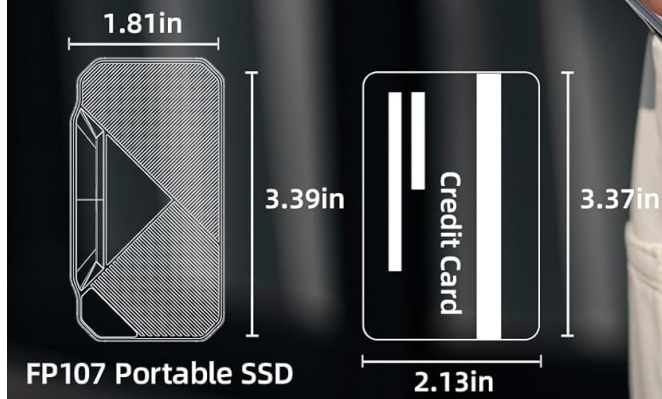

Image: The Fikwot FP107 SSD displaying its dynamic RGB lighting effects, indicating power and activity.

COMPACT DESIGN

Image: A hand placing the Fikwot FP107 SSD into a pocket, demonstrating its ultra-compact and portable design, comparable to a credit card.

Image: The Fikwot FP107 SSD depicted with visual cues emphasizing its efficient heat dissipation and shock-resistant protective features.

5. SETUP

5.1 Attaching the SSD

The FP107 SSD features a magnetic design for easy and secure attachment to compatible devices, such as the iPhone 15/16. For devices without built-in magnetic capabilities, two magnetic rings are included in the package. These rings can be affixed to the back of your device to enable magnetic attachment.