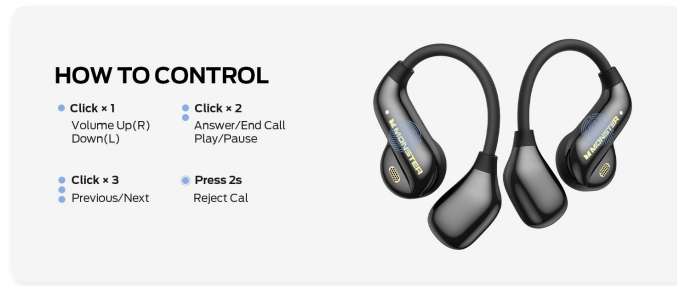

Image: Illustration of the charging process and battery life.

2.2 Pairing with a Bluetooth Device

1. Ensure the earbuds are in the charging case and the case has sufficient power.
2. Open the charging case. The earbuds will automatically enter pairing mode, indicated by a flashing LED light on the earbuds.
3. On your device (smartphone, tablet, laptop), enable Bluetooth and search for available devices.
4. Select "Monster AC390" from the list of found devices.
5. Once connected, the LED indicator on the earbuds will stop flashing, and you will hear an audible confirmation.