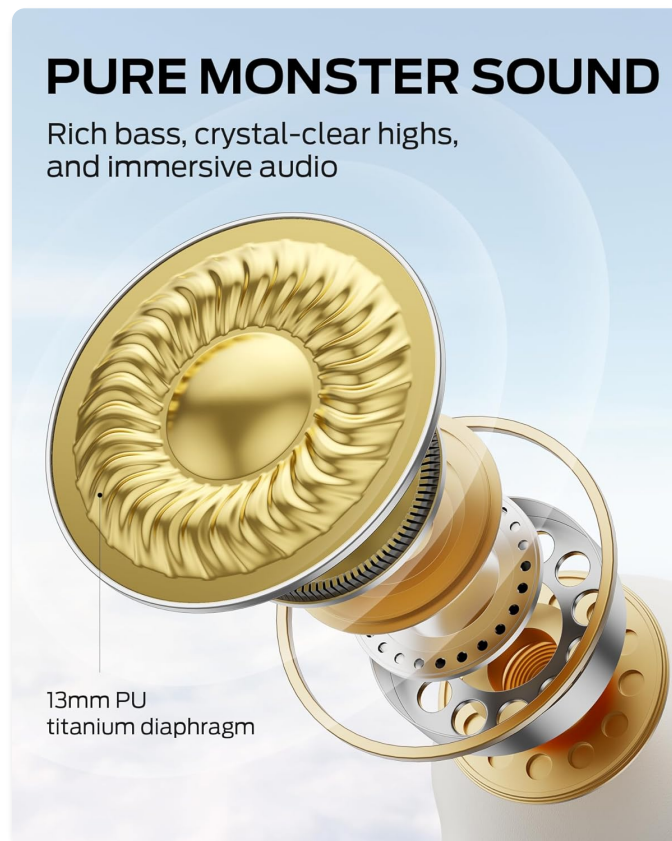

Image: Visual guide to earbud touch controls.

4. KEY FEATURES

4.1 Pure Monster Sound

Equipped with a 13mm PU titanium diaphragm driver, the AC390 headphones deliver a balanced audio profile with crisp highs, full mids, and deep bass, providing a rich listening experience.