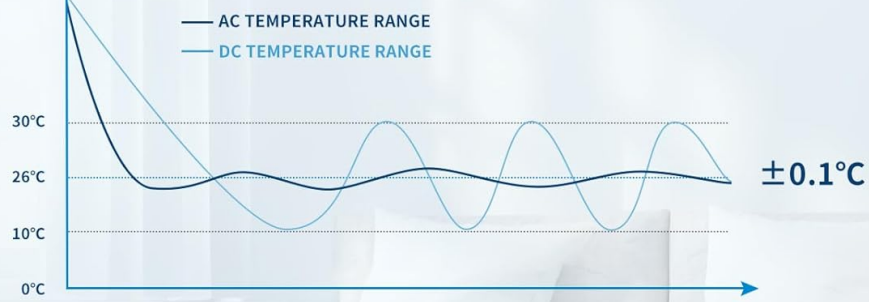

0.1°C PRECISE TEMPERATURE CONTROL

AI intelligent sensing of the ambient temperature, energy saving more than 25%

Image: Diagram illustrating the high-efficiency inverter compressor and 0.1°C precise temperature control, highlighting energy savings.