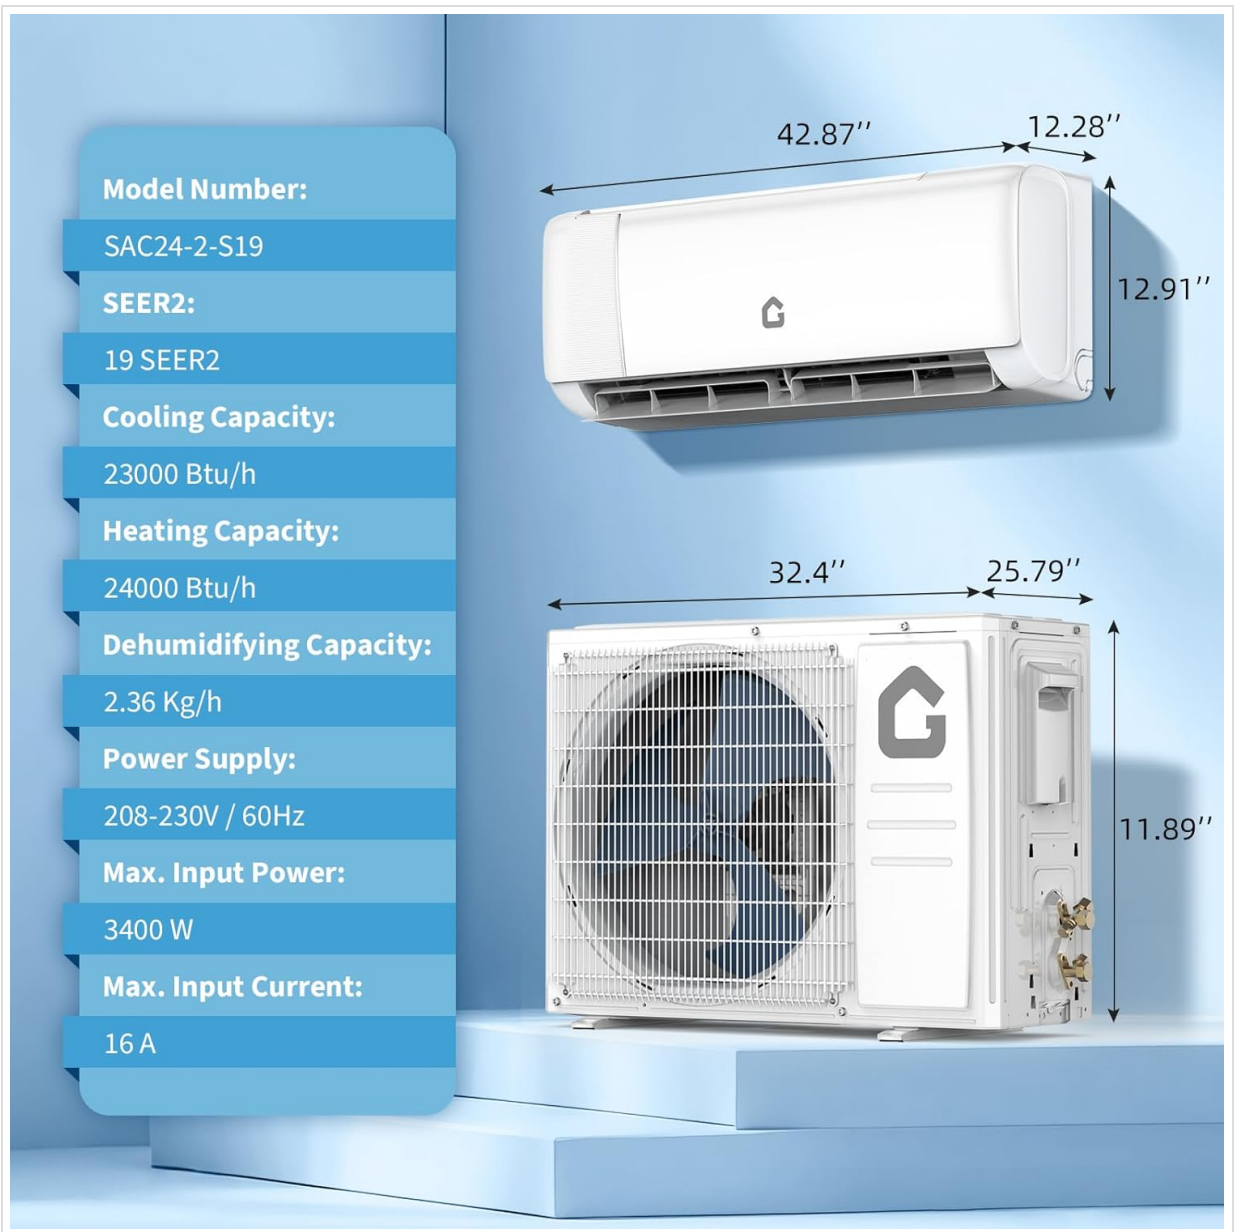

SPECIFICATIONS

Below are the key technical specifications for the GarveeHome SEER 19 24000BTU 230V Mini Split Air Conditioner.

Product Specifications

Feature	Detail
Brand Name	GarveeHome

Feature	Detail
Model Info	LL-SplitAC-S192W4230VVNqEo6L
Item Weight	82.7 pounds
Product Dimensions	44.57 x 38.78 x 21.34 inches
Efficiency	High Efficiency
Capacity	2 Tons (24000 British Thermal Units)
Annual Energy Consumption	576 Kilowatt Hours Per Year
Noise Level	41 Decibels
Installation Type	Split System
Form Factor	Mini-Split
Special Features	Inverter Compressor, Remote Controlled, WiFi Enabled, Heating And Cooling Function, Dehumidifier
Voltage	230 Volts
Wattage	3400 watts
Material Type	Iron, Aluminum, ABS Plastic
Floor Area Coverage	1500 Square Feet
Seasonal Energy Efficiency Ratio (SEER)	19

Image: Detailed dimensions of the indoor and outdoor units, along with key specifications like model number, SEER2 rating, cooling/heating capacity, dehumidifying capacity, power supply, max input power, and max input current.