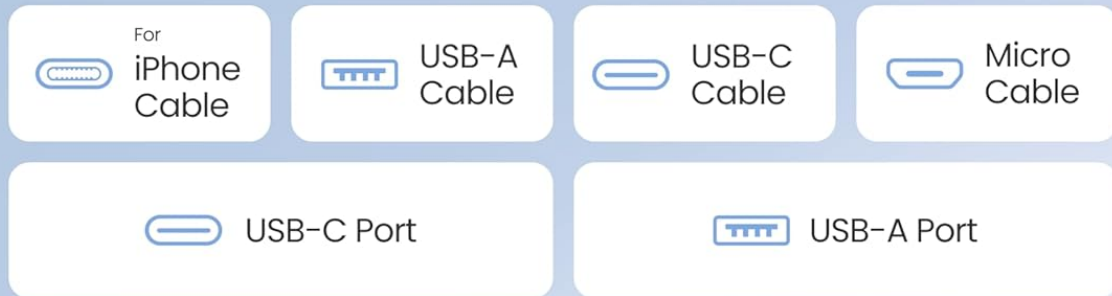

The power bank will automatically begin charging your device. The LED display will show the remaining battery percentage of the power bank.

4 Cables & 2 Ports

Figure 2: Overview of built-in cables and ports.