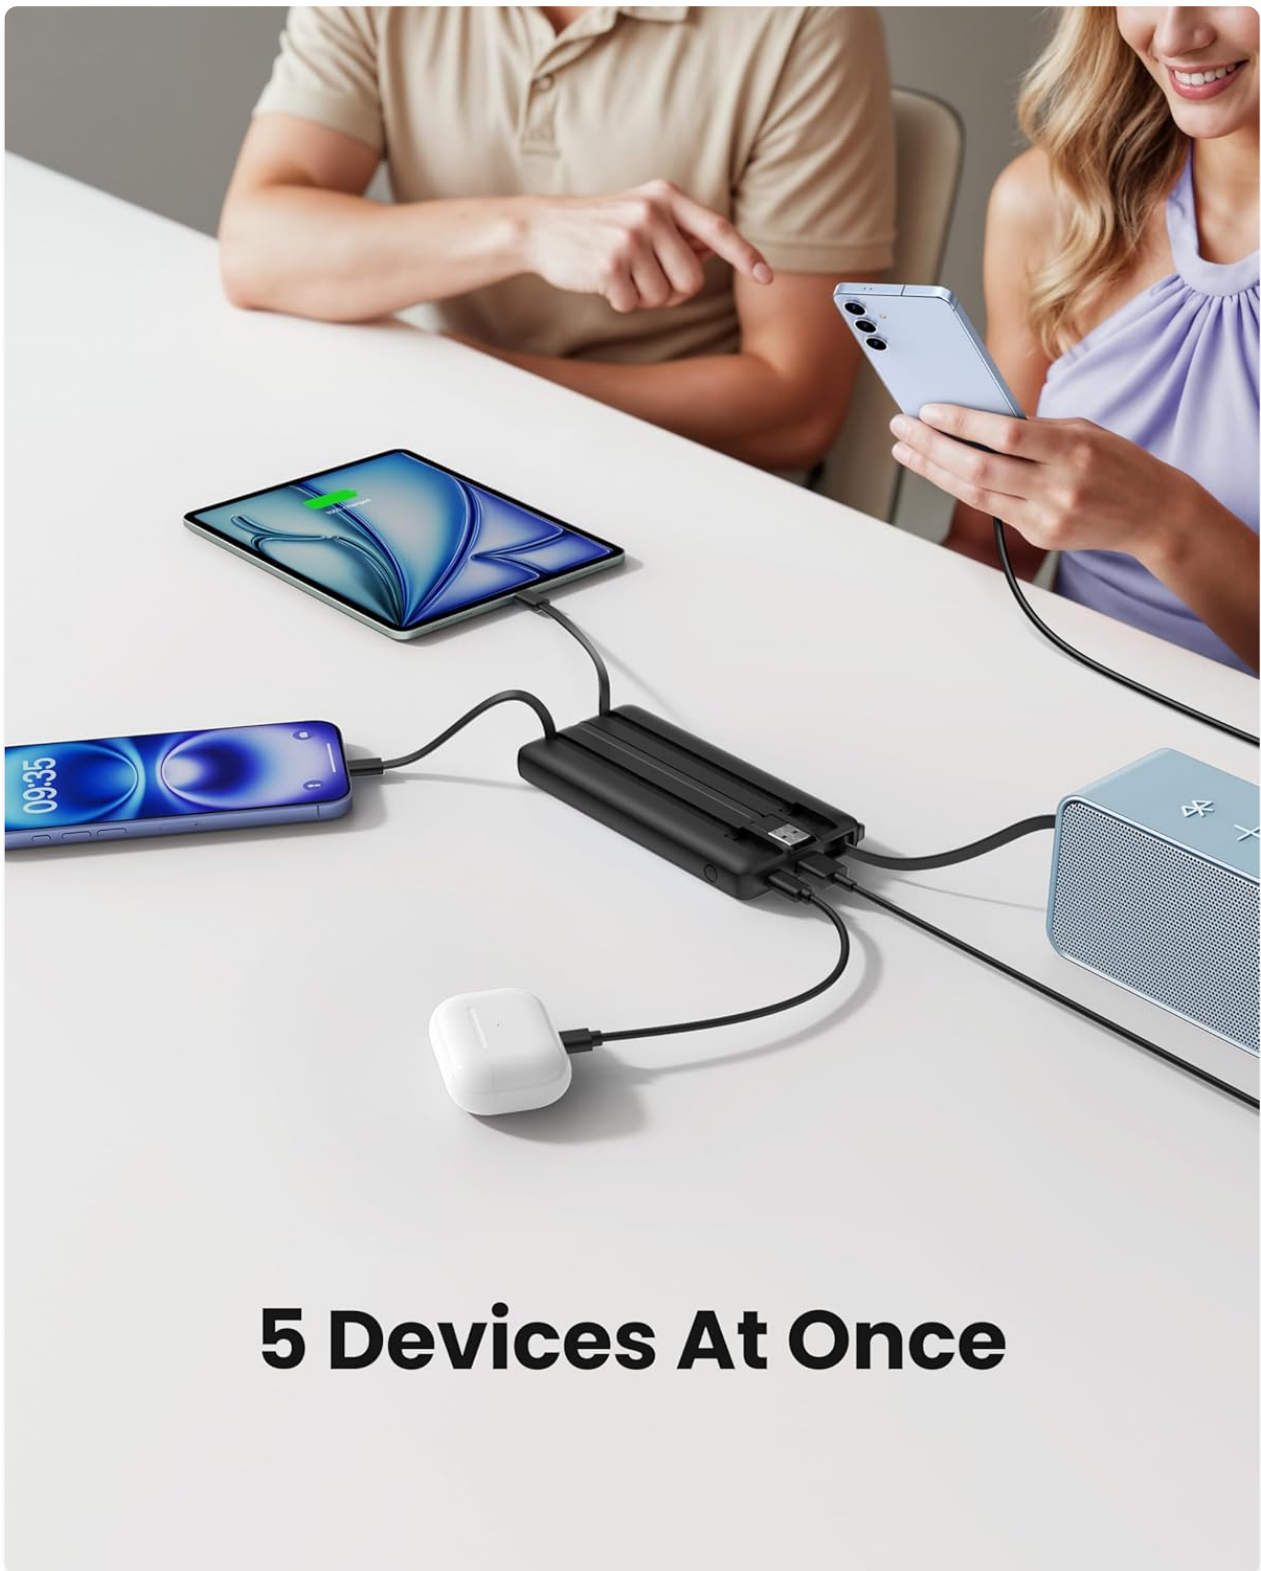

5 Devices At Once

Figure 3: Charging multiple devices at once.

4.3 LED Digital Display

Press the power button on the side of the power bank to activate the LED digital display. It will show the current battery percentage of the power bank, allowing you to monitor its charge level accurately.

4.4 Lanyard Functionality

The built-in Micro USB cable is designed to also function as a convenient lanyard. When not in use for charging, it can be retracted and used to carry the power bank securely.