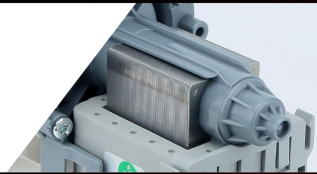

Advantages of Upgraded 280187 8181684 Front Load Washer Drain Pump

Efficiently Pumping Out Water

Copper - winding motor