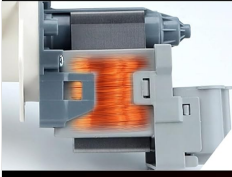

High Strength ABS Pump Cover