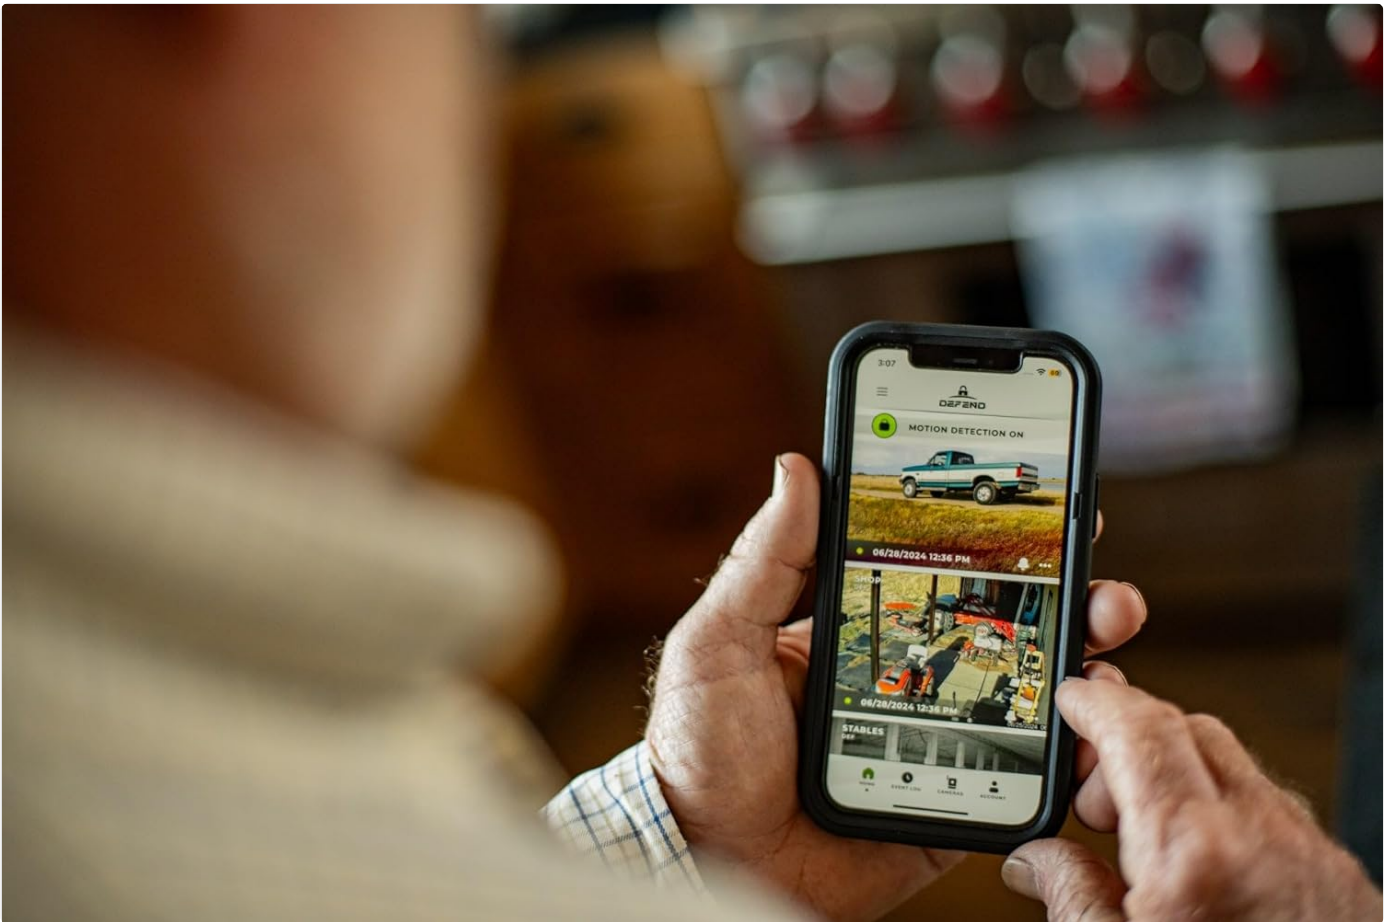

1. Choose a suitable location that provides a clear view of the area you wish to monitor and has adequate cellular signal strength.

2. Secure the mounting bracket to the desired surface using appropriate screws or straps (not included).
3. Attach the camera to the mounting bracket and adjust the angle for optimal coverage.

Image: TACTACAM Defend camera mounted on a tree, demonstrating flexible outdoor placement.

3.3. App Download and Subscription

1. Download the official TACTACAM Defend app from your smartphone's app store.
2. Follow the in-app instructions to register your camera and select a cellular subscription plan. Plans start from \$5 per month.
3. Ensure your camera is powered on and has cellular signal to complete the activation process.