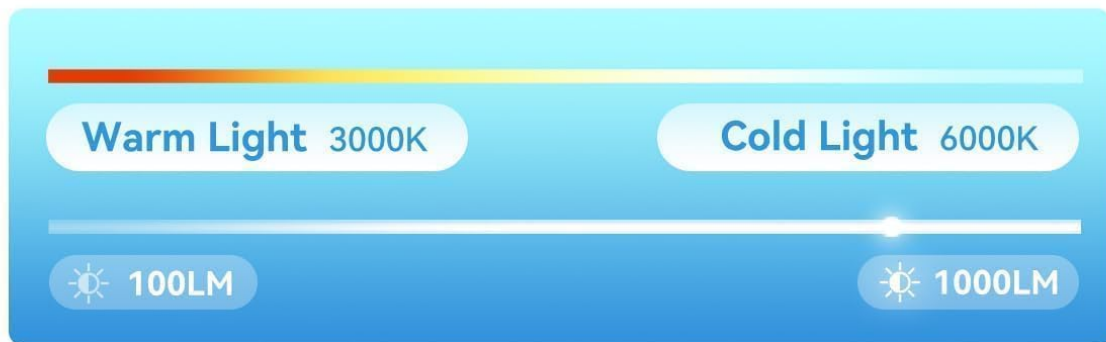

Image: The fan illustrating its reversible DC motor function, showing downward airflow for cooling in summer and upward airflow for heat circulation in winter.

MAINTENANCE

Thanks to its IP65 waterproof rating and rust-resistant materials, the addlon outdoor ceiling fan requires minimal maintenance. Regularly wipe down the fan with a soft, damp cloth to remove dust and debris. Avoid using harsh chemicals or abrasive cleaners. Ensure the power is disconnected before cleaning.