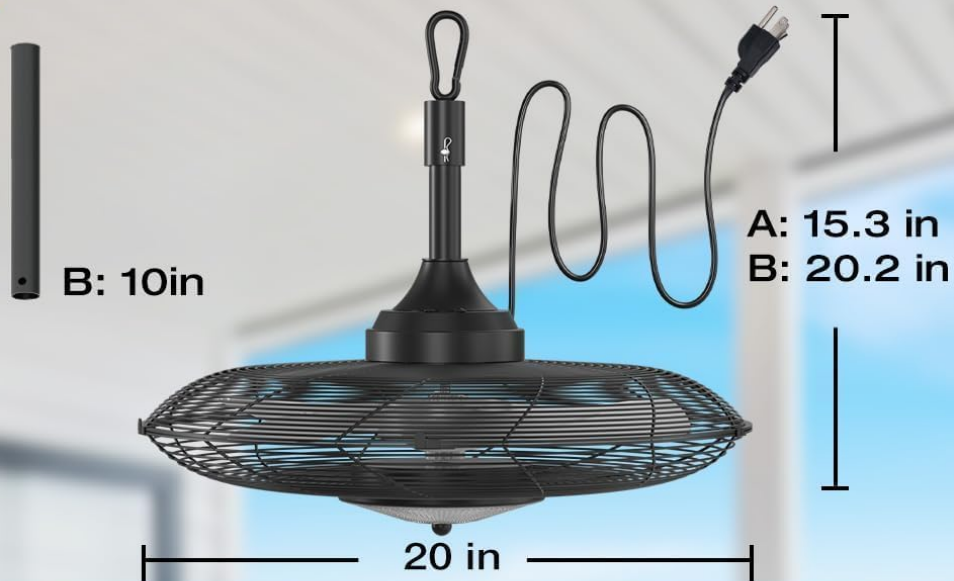

[Manuals.plus](#) /

> [addlon](#) /

> addlon 20-inch Outdoor Ceiling Fan with Light (Model NDM0201071) User Manual

addlon NDM0201071

addlon 20-inch Outdoor Ceiling Fan with Light (Model NDM0201071) User Manual

Brand: addlon

PRODUCT OVERVIEW

The addlon 20-inch Outdoor Ceiling Fan with Light (Model NDM0201071) is designed to provide comfort and illumination in various outdoor and indoor settings. This fan features a durable, waterproof construction, versatile installation options, and convenient control via remote or smartphone application. Its reversible DC motor ensures year-round usability, providing cooling airflow in summer and aiding heat circulation in winter.

Dimension

The length of power cord is 7.5 FT

Tophook Design, Easy to Move

Waterproof DC Motor

Iron Frame & ABS Blade

Plug-in Connector

Image: The addlon 20-inch outdoor ceiling fan, highlighting its 20-inch diameter, 7.5 FT power cord, top hook design, waterproof DC motor, iron frame with ABS blades, and plug-in connector.