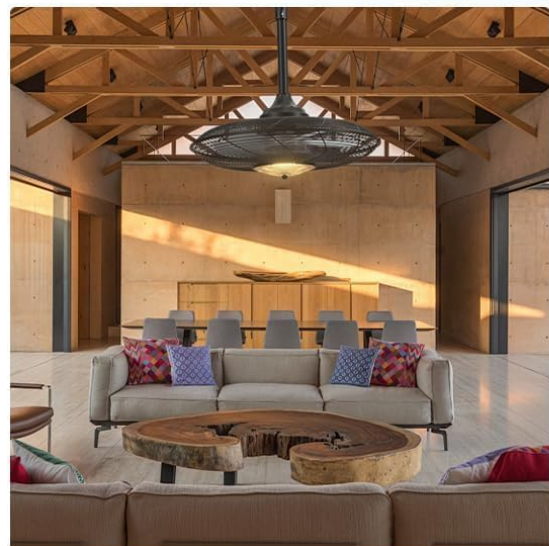

Control your addlon ceiling fan with ease using the included remote control or the dedicated smartphone application.

Remote Control Functions:

- **Power On/Off:** Turn the fan and light on or off.
- **Fan Speed Adjustment:** Select from 6 different wind speeds (comfortable, natural, strong).
- **Light Control:** Turn the light on/off, adjust brightness (10%-100%), and change color temperature (3000K warm light to 6000K cold light).
- **Reversible Motor:** Switch between summer mode (downward airflow for cooling) and winter mode (upward airflow for heat circulation).
- **Timer:** Set a timer for 1 or 2 hours.

IP65 Waterproof Outdoor Fan

Works for all weather conditions

Image: The remote control and a smartphone screen displaying the addlon app interface for fan and light control.