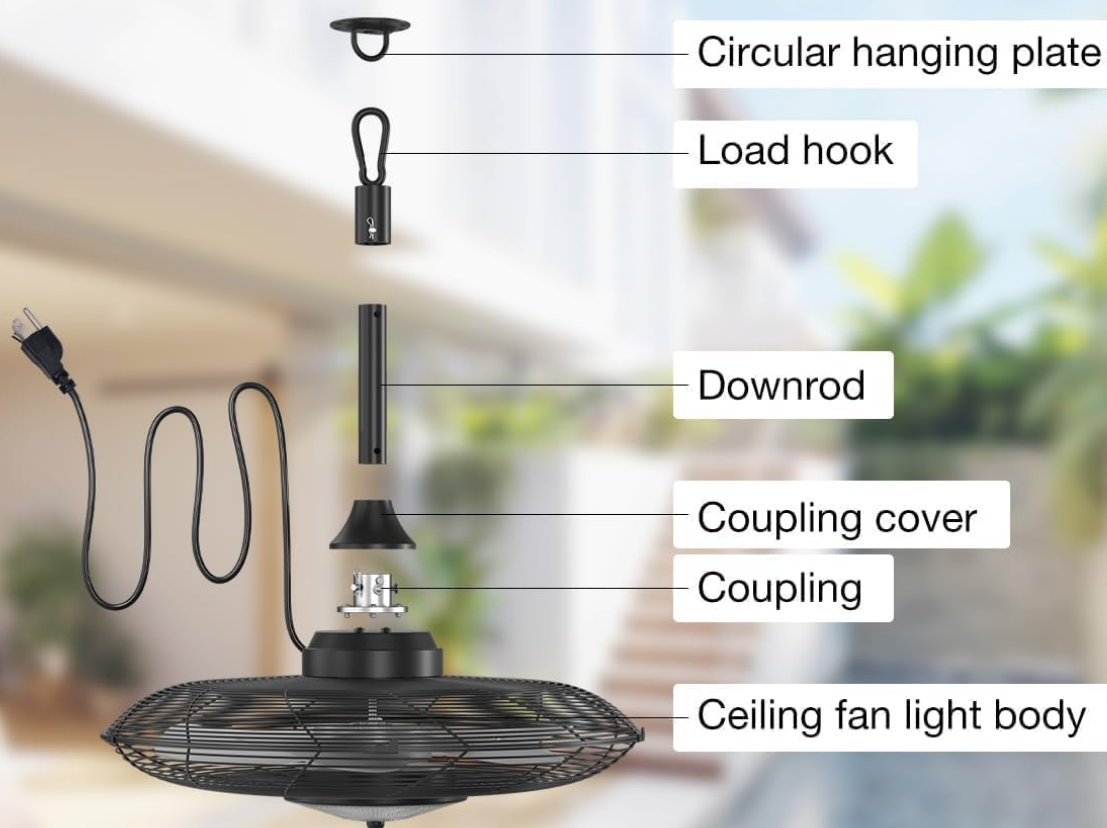

sturdy overhead structure using appropriate screws. For mobile use, simply hang the load hook from a suitable support.

3. **Attach the Fan:** Connect the fan's downrod to the chosen hook.
4. **Connect Power:** Plug the fan's power cord into a standard 120V AC electrical outlet. Ensure the outlet is suitable for outdoor use if installing outdoors.

Easy Installation

Save time and avoid extra electrician expenses

✓ Less installation time

✓ Fewer electrician fee

Image: An exploded view of the fan components, illustrating the circular hanging plate, load hook, downrod, coupling cover, coupling, and ceiling fan light body for easy installation.

Your browser does not support the video tag.

Video: A visual guide demonstrating the installation process of the addlon 20-inch Outdoor Ceiling Fan for patios.

OPERATING INSTRUCTIONS