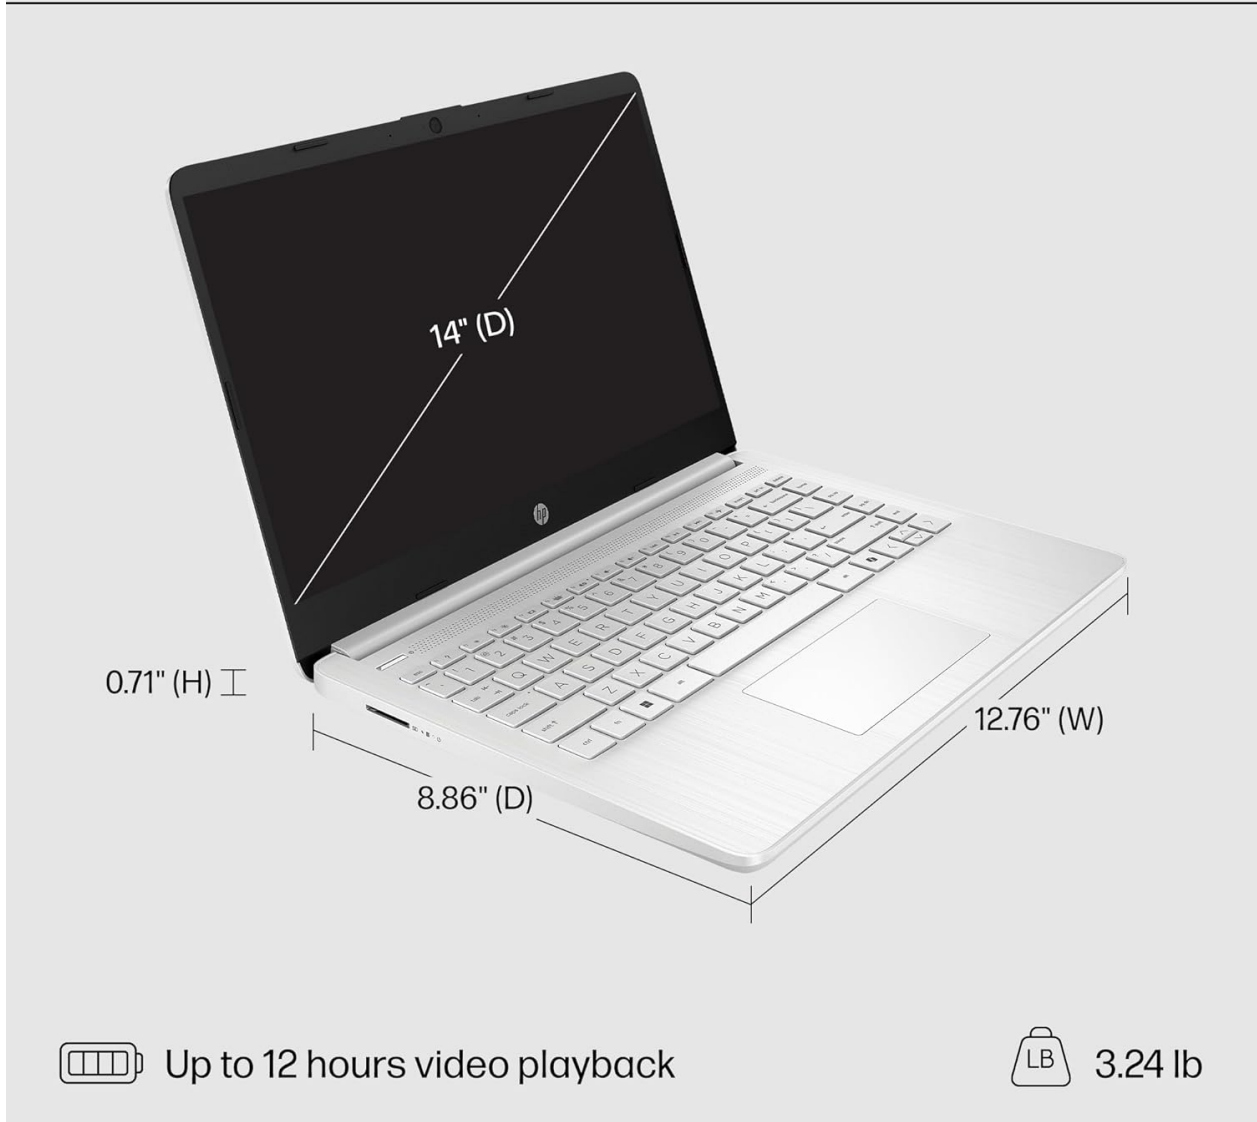

Portable performance

Image 4.4: The HP 14 inch Laptop shown with its dimensions (12.76" W x 8.86" D x 0.71" H) and weight (3.24 lbs), along with an icon indicating up to 12 hours of video playback (note: average battery life is 8.15 hours for general use).