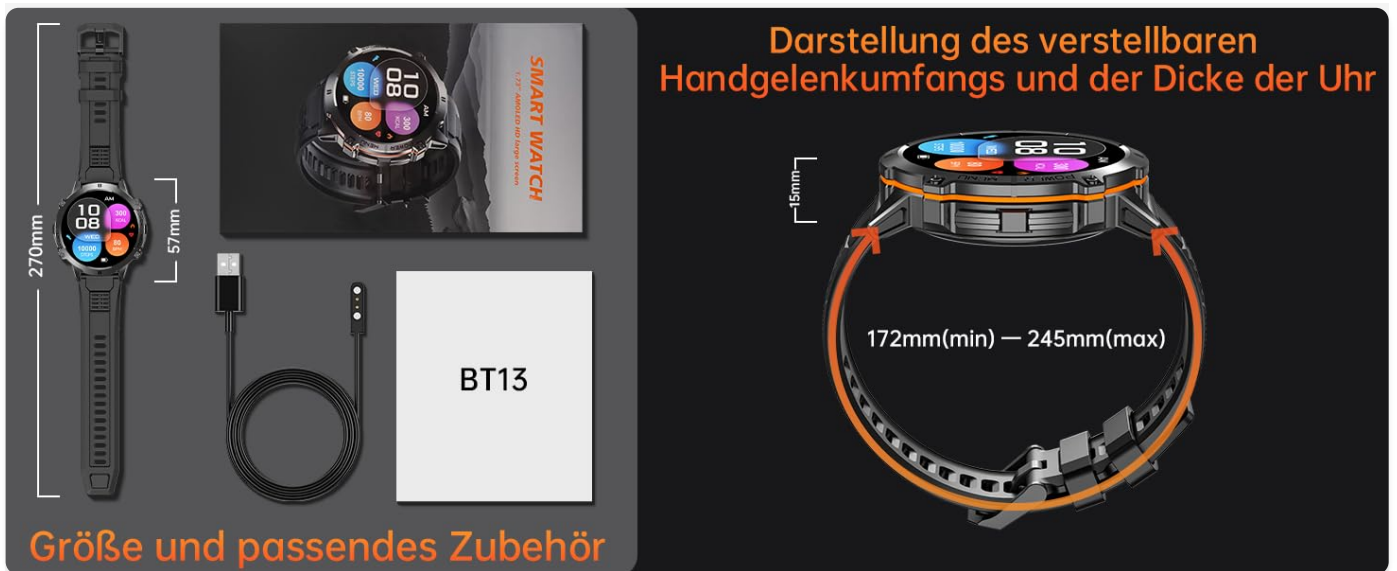

Image: The OUKITEL BT13 Smartwatch with its main display showing various health and activity metrics.

## 2. PACKAGE CONTENTS

Upon opening the package, ensure all items are present:

- OUKITEL BT13 Smartwatch (1 unit)
- Charging Cable (1 unit)
- User Manual (1 unit)

Image: Illustration of the smartwatch, charging cable, and user manual included in the package, along with watch dimensions.