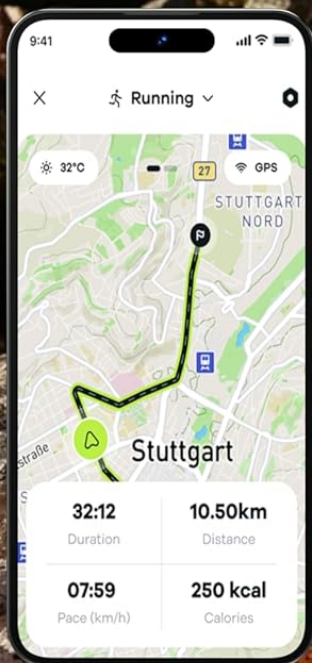

# 100+ Sportmodi

## Übung

- Walking
- Running
- Cycling
- Skipping
- Badminton
- Basketball
- Football
- Swimming
- Climbing
- Tennis
- Rugby
- Yoga
- Fitness

Image: A person engaged in outdoor activity, with the smartwatch displaying sport tracking data and a list of over 100 available sport modes.

# Professioneller Assistent für Outdoor-Aktivitäten

Image: The smartwatch showcasing its barometer and compass functions, ideal for outdoor activities like hiking.