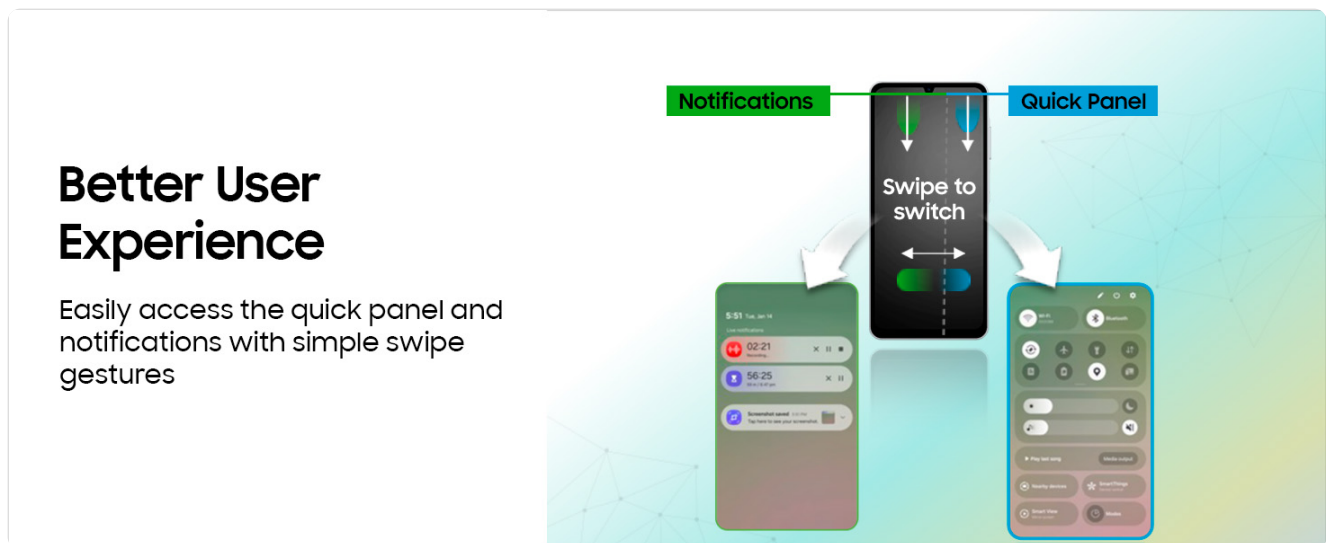

## 4.4. Using the Camera

Open the Camera app. Tap the shutter button to take a photo. Swipe left or right to switch between photo and video modes. Tap the camera switch icon to toggle between front and rear cameras.

## 4.5. Connecting to Wi-Fi and Bluetooth

Go to **Settings > Connections**. Toggle Wi-Fi or Bluetooth on. For Wi-Fi, select a network and enter the password if required. For Bluetooth, select a device from the list to pair.

## 4.6. Managing Notifications and Quick Panel

Swipe down from the top of the screen to access notifications and the Quick Panel. The Quick Panel allows quick access to frequently used settings like Wi-Fi, Bluetooth, and flashlight.

Image: Accessing Quick Panel and Notifications.