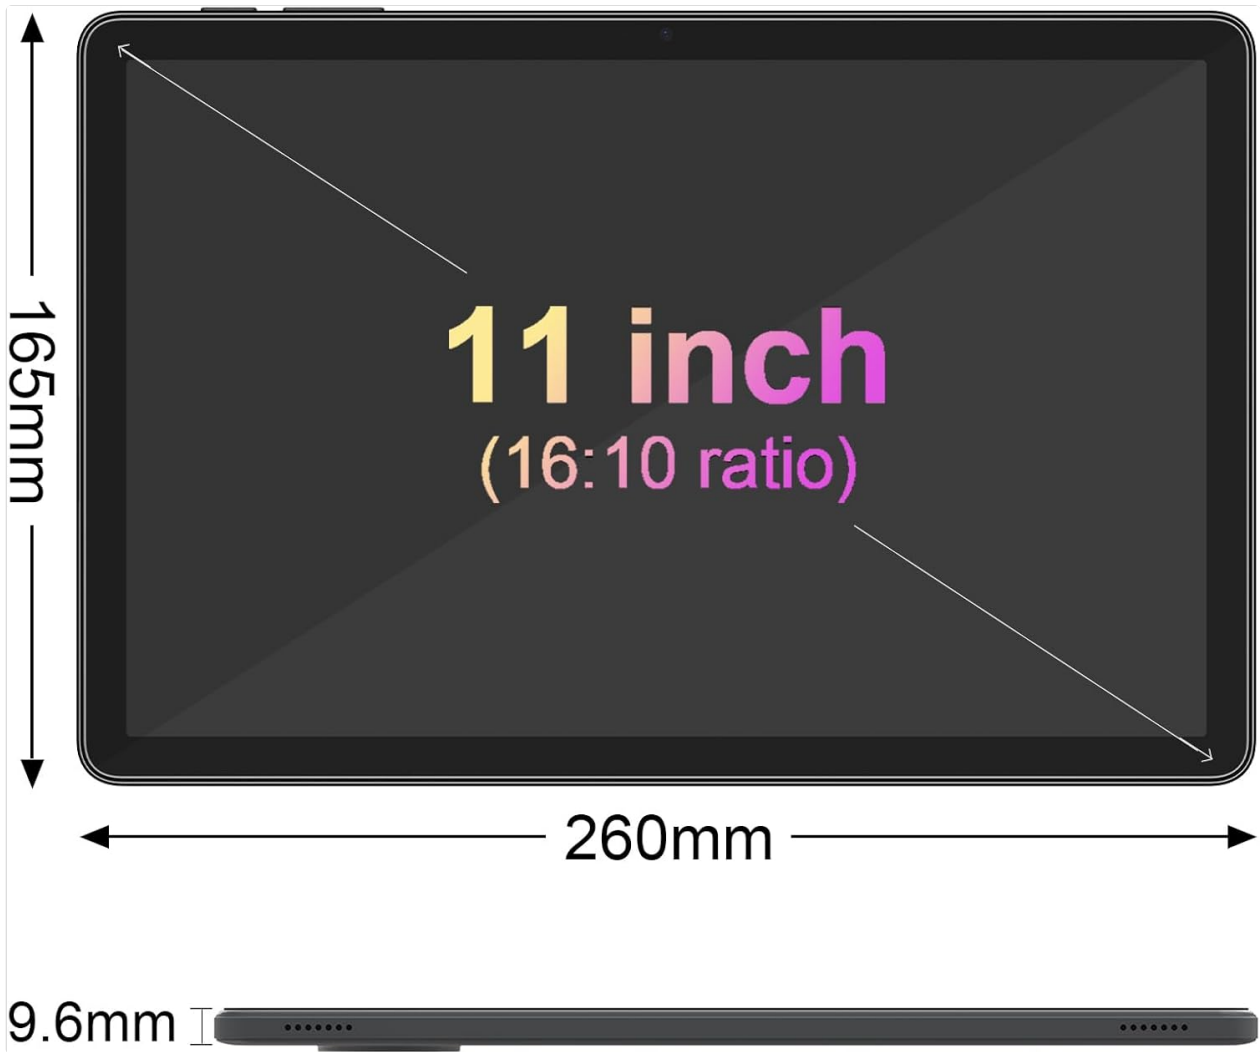

4.4 Inserting a Micro SD Card

The tablet supports Micro SD cards up to 2TB for expanded storage.

1. Locate the Micro SD card slot on the side of the tablet.
2. Gently insert the Micro SD card into the slot until it clicks into place.
3. The tablet will detect the new storage. You may be prompted to format the card for optimal use with the device.

16:10 Ratio canvas

The perfect ratio for streaming media

Common 10.1 inch

Larger 11 inch

Screen area increased by 20%

Image 5.1: The aiprotabket T50 Tablet displaying a video, illustrating its 16:10 screen ratio optimized for media streaming and its larger 11-inch screen compared to a common 10.1-inch tablet.

Image 8.1: Diagram showing the dimensions of the aiprotablen T50 Tablet: 11-inch screen (16:10 ratio), 260mm width, 165mm height, and 9.6mm thickness.

Feature	Specification
Brand	aiprotablen
Model Name	T50
Operating System	Android 15
CPU	UNISOC T7200 Octa-Core, 1.6 GHz
RAM	20GB (6GB Physical + 14GB Virtual)
Internal Storage	128GB
Expandable Storage	Up to 2TB via Micro SD card (not included)
Screen Size	11 inches
Display Resolution	1280x800 Pixels (supports 1080p video playback)
Graphics Coprocessor	Mali-G57
Front Camera	5 MP
Rear Camera	8MP + 13MP

Battery Capacity	8000mAh (approx. 8-10 hours battery life)
Charging	18W PD Fast Charging, Type-C port
Connectivity	Wi-Fi (802.11ac, 2.4G/5GHz Dual-band), Bluetooth 5.0, Hotspot, FM
Dimensions (L x W x H)	24.64 x 16 x 0.76 cm
Weight	1.12 Kilograms
Color	Black