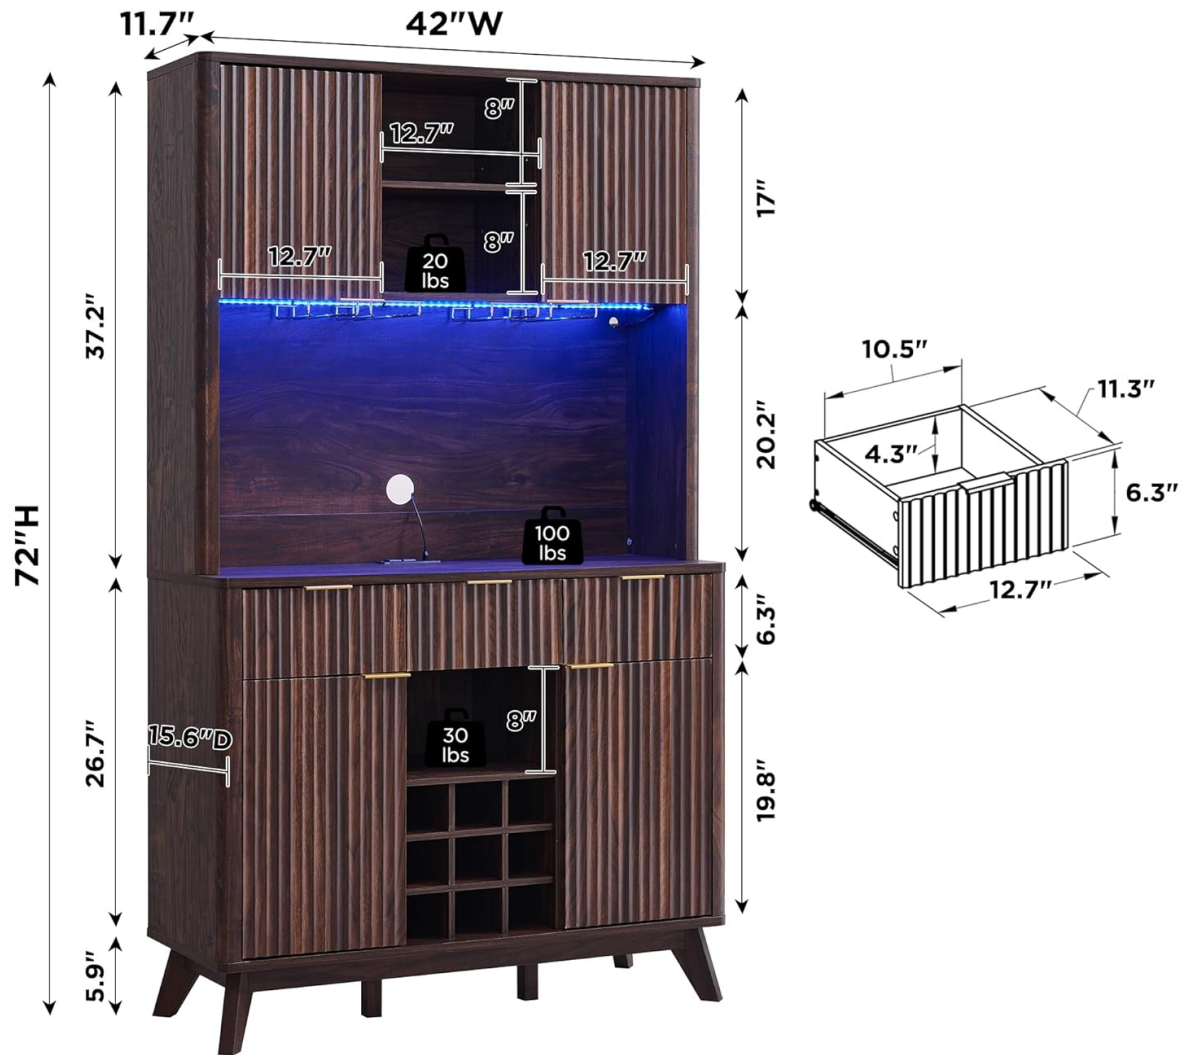

PRODUCT DIMENSIONS

Figure 4: Product Dimensions for Assembly Reference

4. OPERATING INSTRUCTIONS

4.1. RGB LED Lights

The integrated RGB LED light strip is controlled via a remote control. Ensure the light strip is properly connected to a power source.

- **Power On/Off:** Use the 'ON' and 'OFF' buttons on the remote.
- **Color Selection:** Choose from 16 static colors using the color buttons.
- **Flashing Modes:** Select from 4 dynamic flashing modes (e.g., Flash, Strobe, Fade, Smooth) using the dedicated buttons.
- **Brightness Adjustment:** Use the brightness up/down buttons to adjust the intensity of the lights.

4.2. Built-in Charging Station

The charging station provides convenient access to power outlets and USB ports for small appliances or device charging. Ensure the cabinet is plugged into a wall outlet for the charging station to function.

- Plug the cabinet's power cord into a standard wall outlet.
- Use the AC outlets for small kitchen appliances like coffee makers or blenders.