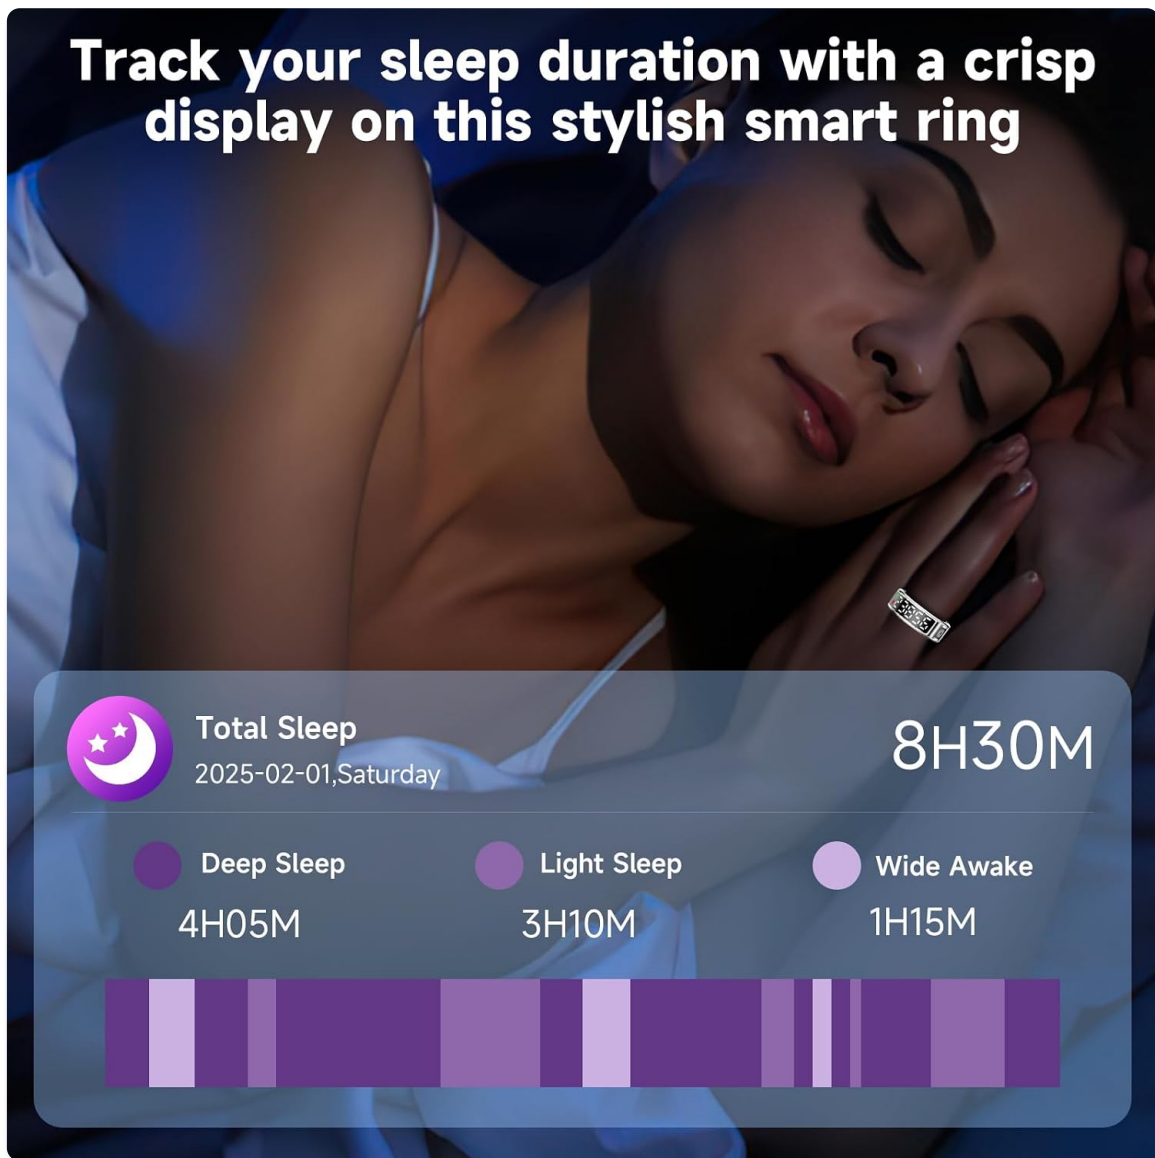

Track your sleep duration with a crisp display on this stylish smart ring

Figure 5: Sleep tracking data displayed, showing total sleep, deep sleep, light sleep, and awake times.

Enjoy multiple sports tracking and all-day activity management

Set daily workout goals and check steps, exercise time, energy spent, and movement paths

Figure 6: The smart ring's capability to track multiple sports activities.

3.3. Gesture Control

The smart ring allows for hands-free control of certain smartphone functions:

- **Photography Control:** Use gestures to remotely trigger your phone's camera shutter.
- **Video Control:** Navigate video playback (e.g., scrolling TikTok videos) with simple hand movements.

Your browser does not support the video tag.

Video 1: Demonstrates the Hugrow Smart Ring's display functions, health monitoring (heart rate, blood oxygen, sleep), daily exercise tracking, IP68 waterproofing, battery life, and gesture control for photography.