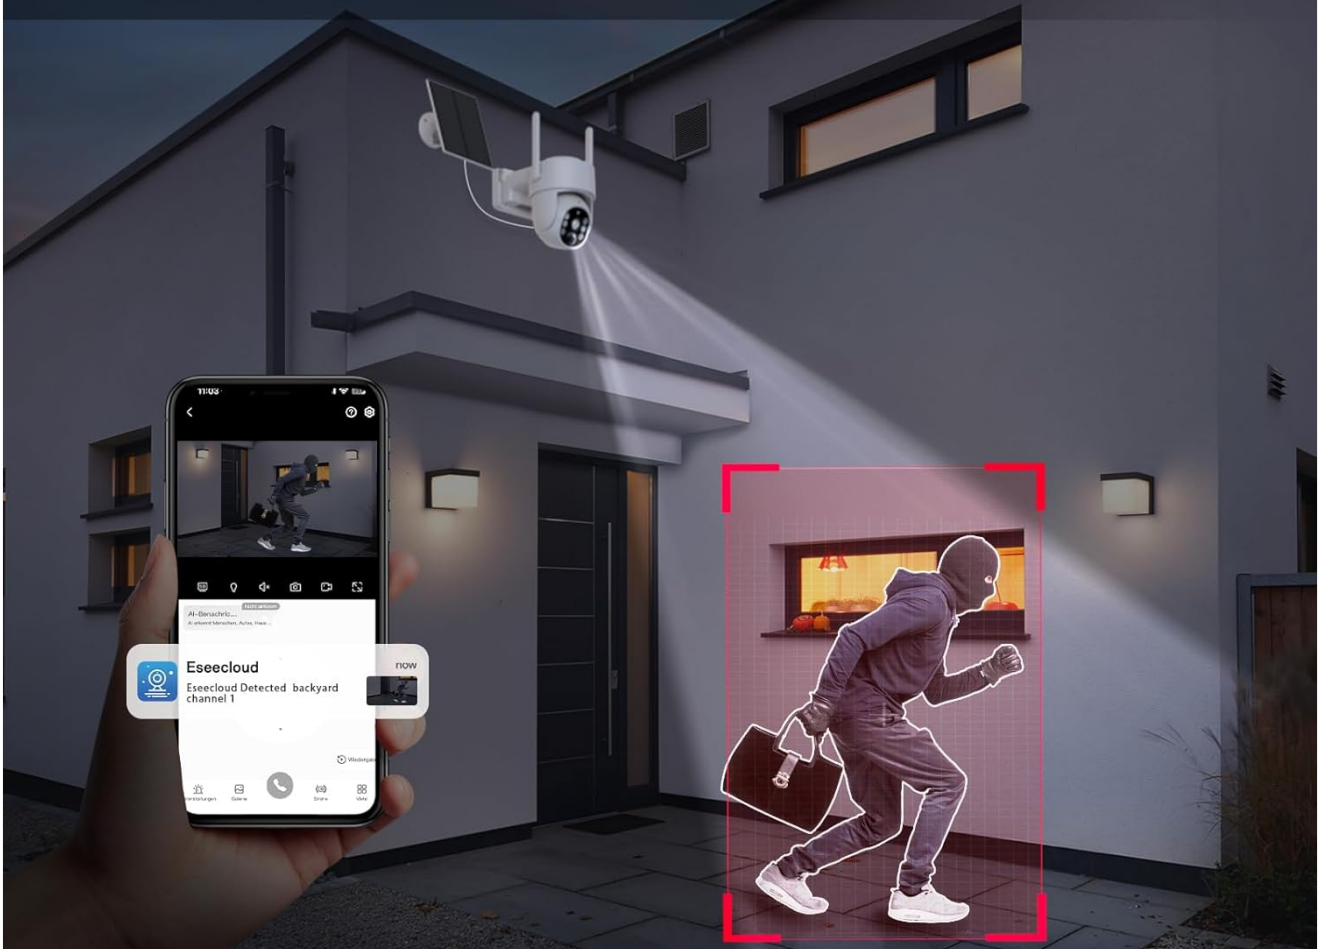

## 1. INTRODUCTION

---

This manual provides detailed instructions for the installation, operation, and maintenance of your Noaheye Solar Security Camera Wireless Outdoor. Designed for robust outdoor surveillance, this camera offers 2K HD video, 360° pan/tilt capabilities, AI human detection, and is powered by an integrated solar panel and rechargeable battery, ensuring continuous operation without the need for constant recharging.

### 3.3 Mounting the Camera

Select a suitable outdoor location for mounting, ensuring the camera has a clear view of the desired surveillance area and the solar panel receives adequate sunlight. Use the provided bolt kit to securely mount the camera to a wall or other stable surface. The camera is designed for wall mount installation.

# Smart PIR Motion Detection

## Multiple real-time alarms & alerts

Siren

Spotlight

APP Notifications

Image: The Noaheye solar camera securely mounted on an exterior wall, demonstrating a typical installation scenario.