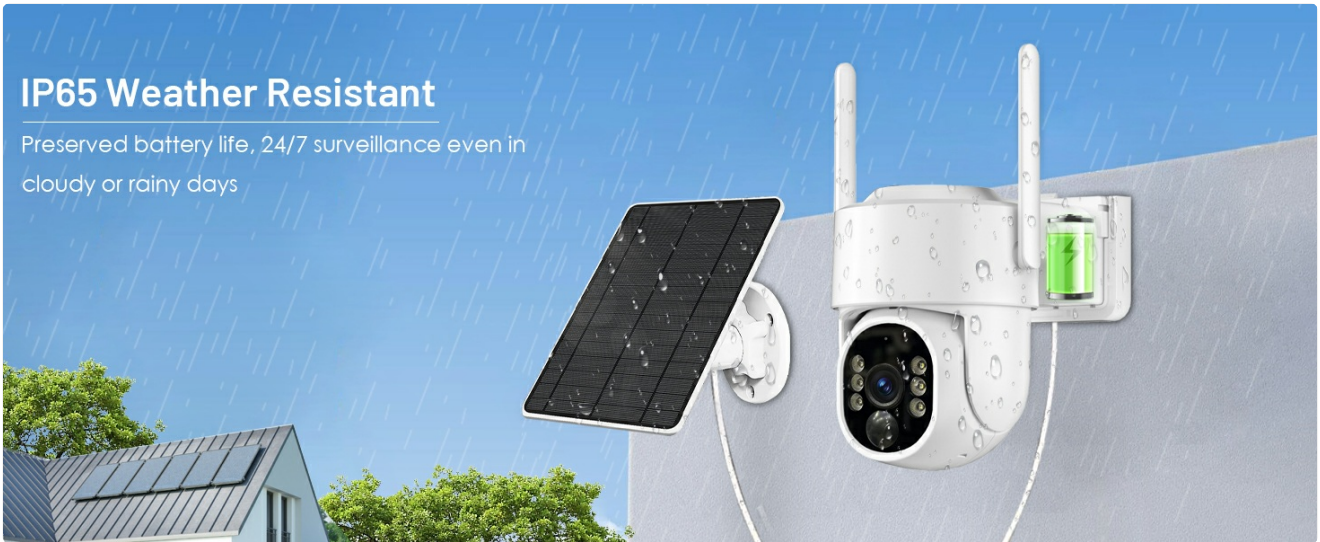

# Noaheye Solar Security Camera Wireless Outdoor User Manual

Model: T-CQ4011S-W43J | Brand: Noaheye

## 1. INTRODUCTION

---

This manual provides detailed instructions for the installation, operation, and maintenance of your Noaheye Solar Security Camera Wireless Outdoor. Designed for robust outdoor surveillance, this camera offers 2K HD video, 360° pan/tilt capabilities, AI human detection, and is powered by an integrated solar panel and rechargeable battery, ensuring continuous operation without the need for constant recharging.

## Multiple real-time alarms & alerts

Siren

Spotlight

APP Notifications

Image: The Noaheye solar camera securely mounted on an exterior wall, demonstrating a typical installation scenario.

## IP65 Weather Resistant

Preserved battery life, 24/7 surveillance even in cloudy or rainy days

Image: The camera demonstrating its IP65 weather resistance, shown enduring rain while maintaining functionality.