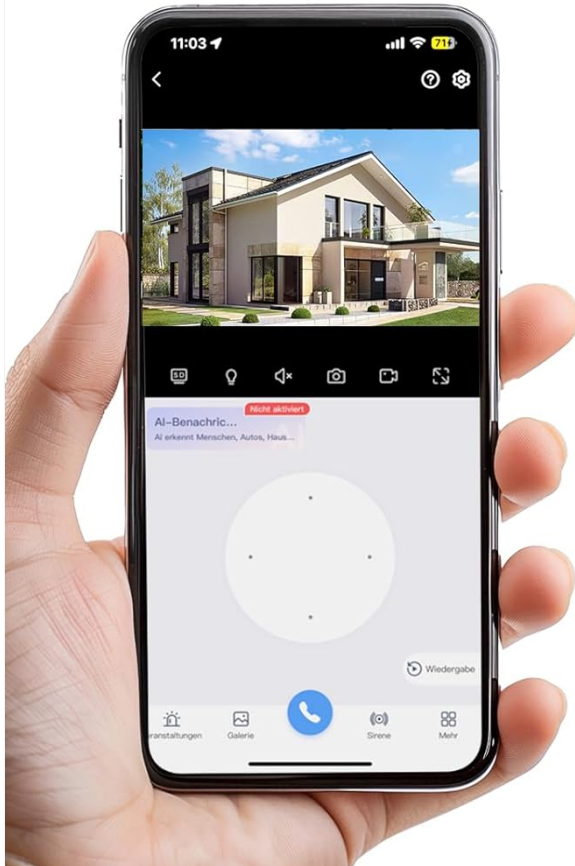

Local SD/Cloud Storage

TF Card Storage

128G MAX(Not included)

Cloud Storage

(Cloud is subscription required but only optional, if not wanted you can turn it off)

Image: The camera's smart PIR motion detection system, showing how it triggers alarms and sends notifications upon detecting movement.

4.4 Two-Way Talk

Communicate directly through the camera using the built-in microphone and speaker. This feature allows for real-time two-way audio, enabling you to speak with visitors or deter unwanted individuals from your property.