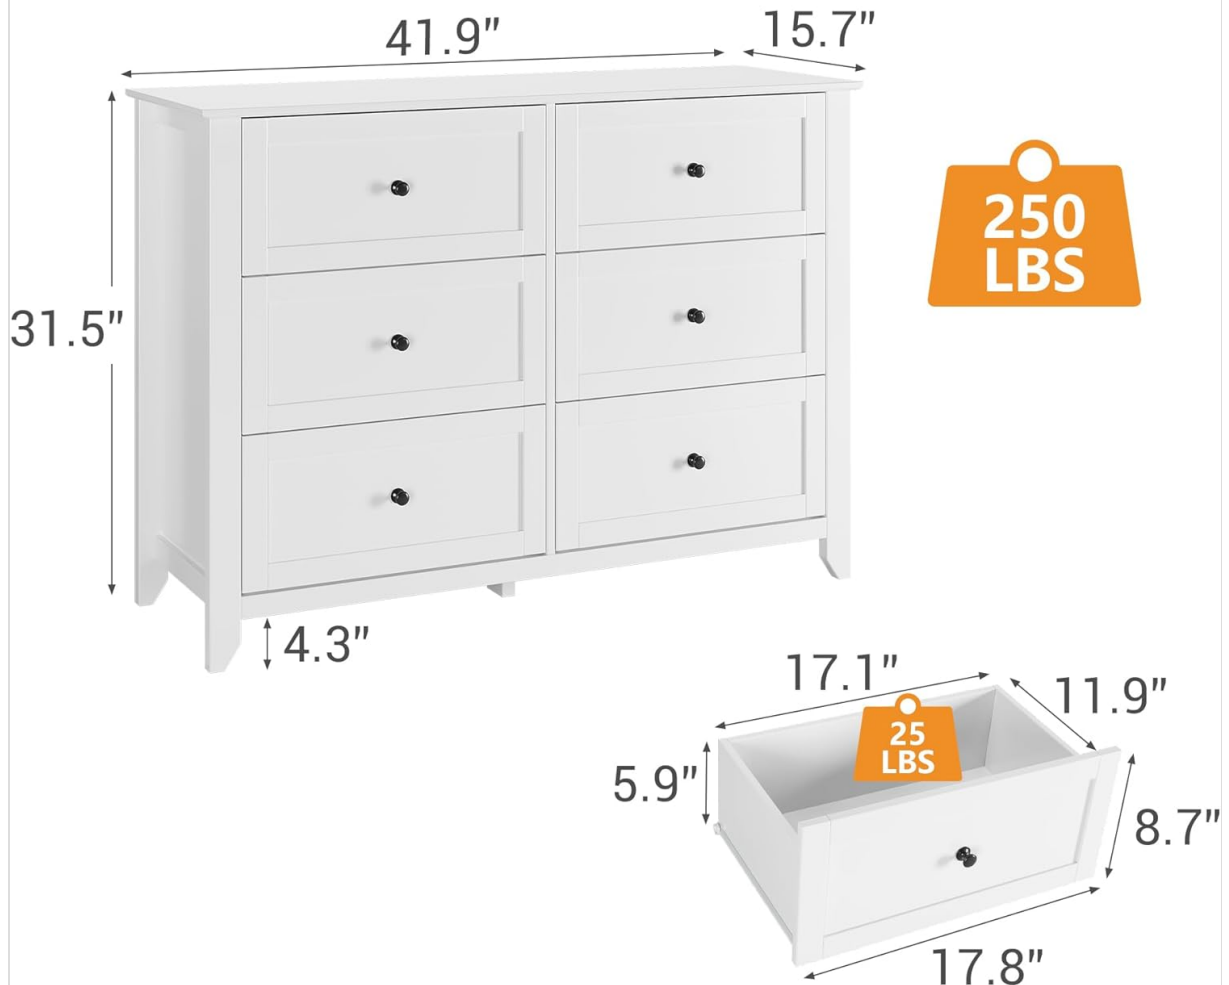

Finish Type	Painted
Mounting Type	Floor Mount
Additional Features	Scratch Resistant, Space Saving, Waterproof, Anti-tip Locking System
Required Assembly	Yes

PRODUCT SIZE

Image: Product dimensions and weight capacities for the dresser and individual drawers.

4. ASSEMBLY INSTRUCTIONS

The GAOMON 6-Drawer Dresser is designed for straightforward assembly. Your product package includes clear assembly instructions and all necessary labeled parts. We recommend following the step-by-step guide provided in the included installation manual for optimal results. Assembly can typically be completed within 2 hours. Using your own power tools may further reduce assembly time.

Important: Ensure all parts are present before beginning assembly. Do not overtighten screws. Attach the anti-tip locking system to a wall stud to prevent accidental tipping, especially in households with children or pets.

Your browser does not support the video tag.

Video: This video demonstrates the GAOMON 6-Drawer Dresser, highlighting its design, smooth-gliding drawers, and storage capacity. It shows the dresser in a nursery setting, illustrating its versatility and how it can be used to organize various items.