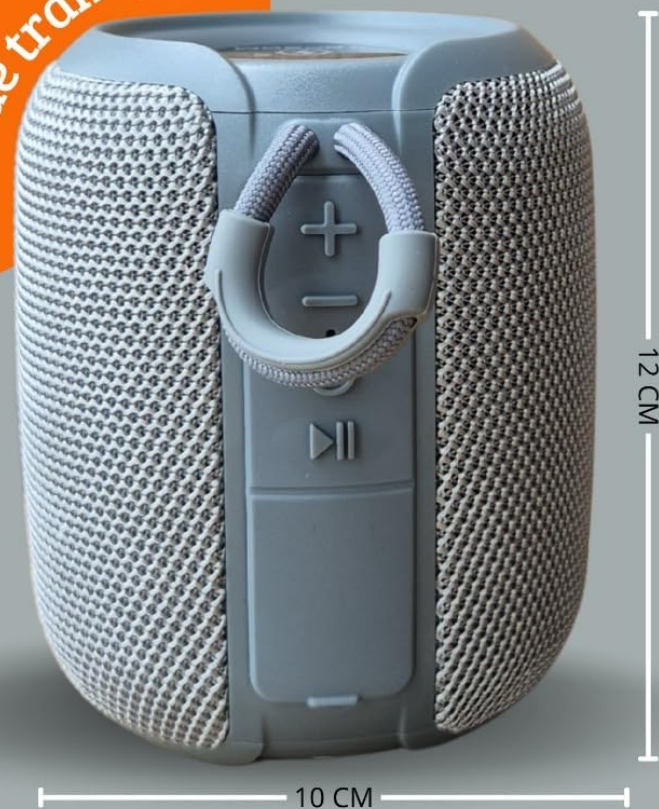

2. PRODUCT OVERVIEW

2.1 Key Features

- **IPX6 Water and Dust Resistance:** Designed for outdoor use, resistant to water splashes and dust.
- **85dB Audio Output:** Provides clear and powerful sound.
- **RGB LED Lighting:** Integrated lighting that can sync with music.
- **TWS Function:** Allows connection of two speakers for stereo sound.
- **Versatile Connectivity:** Supports USB-C, 3.5mm (P2) auxiliary, USB-A, and TF card inputs.
- **Portable Design:** Lightweight and ergonomic for easy transport.
- **Durable Battery:** 1200mAh battery for extended playtime.

PORTÁTIL E LEVE

fácil de transportar

Image: Side view of the Genérico KA-8673 speaker, showing the control buttons (volume up/next track, volume down/previous track, play/pause) and the integrated carry strap. Dimensions are indicated as approximately 12 cm height and 10 cm width.