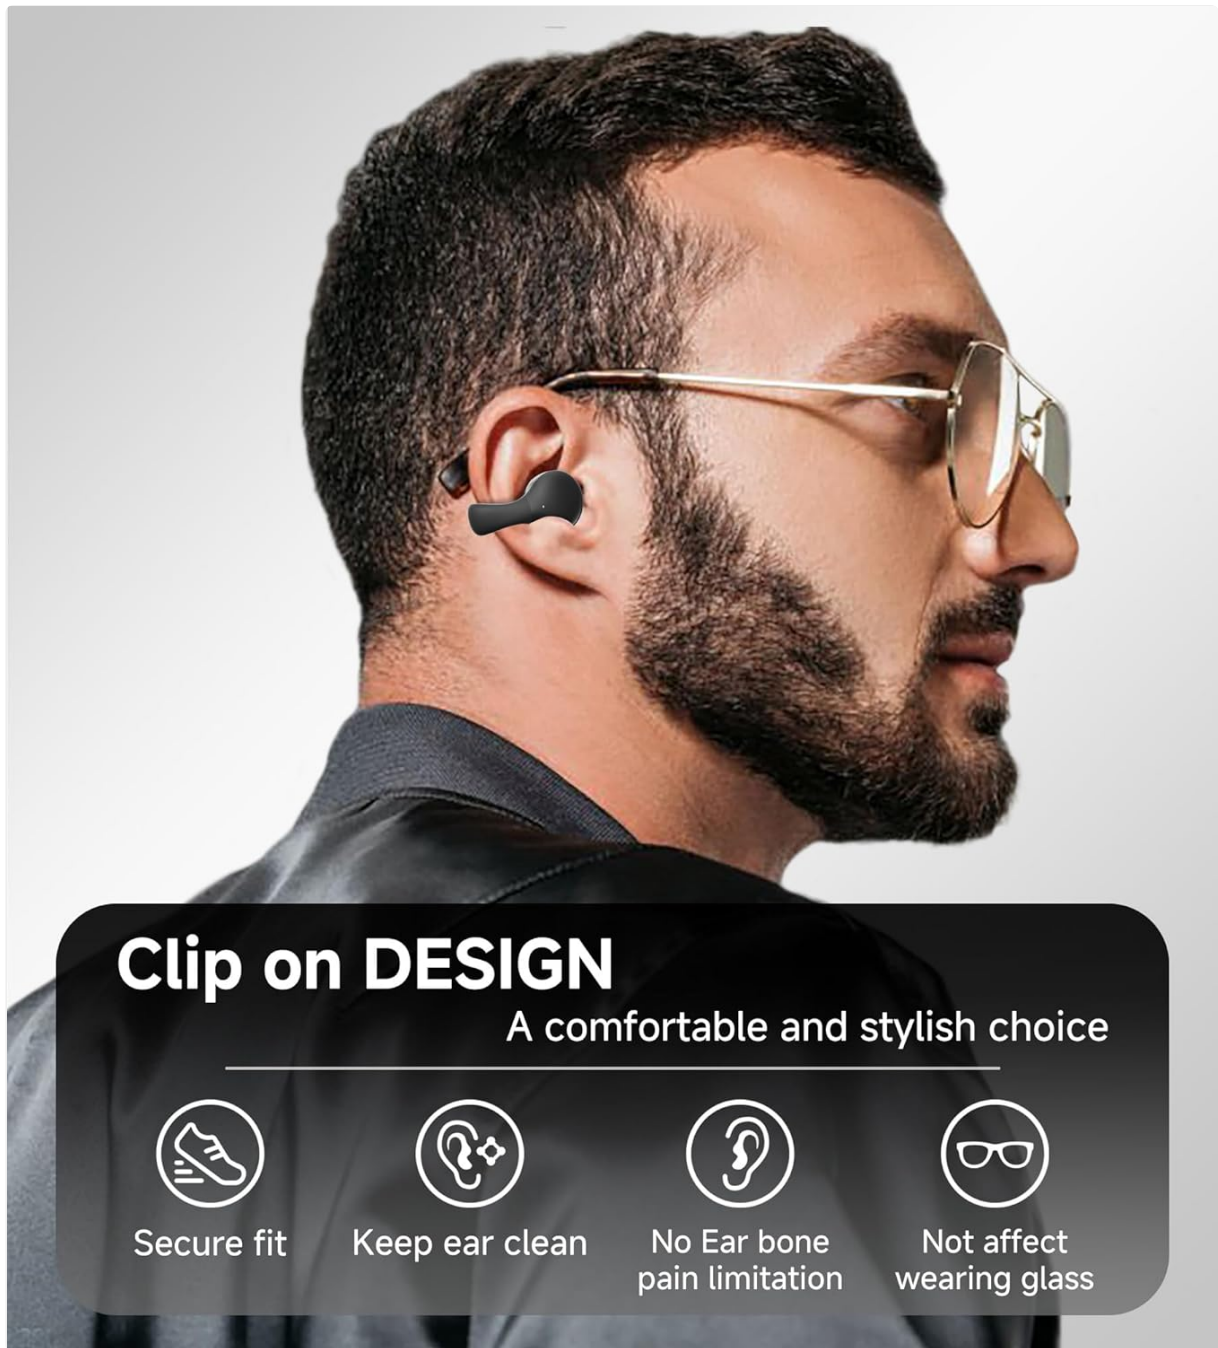

Manuals.plus /

› King Lucky /

› King Lucky i21 Open Ear Clip-on Earbuds User Manual

King Lucky B0DWSQFRZK

King Lucky i21 Open Ear Clip-on Earbuds User Manual

INTRODUCTION

The King Lucky i21 Open Ear Clip-on Earbuds are designed for comfort, secure fit, and high-quality audio while maintaining awareness of your surroundings. Featuring Bluetooth 5.4 technology and advanced ENC noise-cancelling, these earbuds provide a reliable and clear audio experience for various activities. This manual provides instructions for setup, operation, maintenance, and troubleshooting to ensure optimal use of your earbuds.

Image: Earbuds in charging case showing battery life and charging times.

2. Pairing with Your Device

1. Ensure both earbuds are charged.
2. Open the charging case. The earbuds will automatically power on and enter pairing mode, indicated by a flashing light on one of the earbuds.
3. On your device (smartphone, tablet, etc.), go to Bluetooth settings and turn Bluetooth on.
4. Search for available devices and select '**King Lucky i21**' (or similar name) from the list.
5. Once connected, the earbud indicator light will turn off or show a steady light, and you will hear a confirmation tone.

Wide compatibility

Multi-device compatibility,
suitable for various Bluetooth devices

Image: Illustration of Bluetooth pairing process and wide device compatibility.

3. Wearing the Earbuds

The King Lucky i21 earbuds feature an upgraded C-shaped bridge design for a secure and comfortable open-ear fit. Gently clip the earbuds onto your ear, ensuring the speaker is positioned near your ear canal without entering it. This design allows you to enjoy high-quality audio while remaining aware of your surroundings.

Hard-hitting C-shaped design

where strength meets style the perfect partner for your workout

Image: A user wearing the C-shaped clip-on earbud, demonstrating its secure fit.

Clip on DESIGN

A comfortable and stylish choice