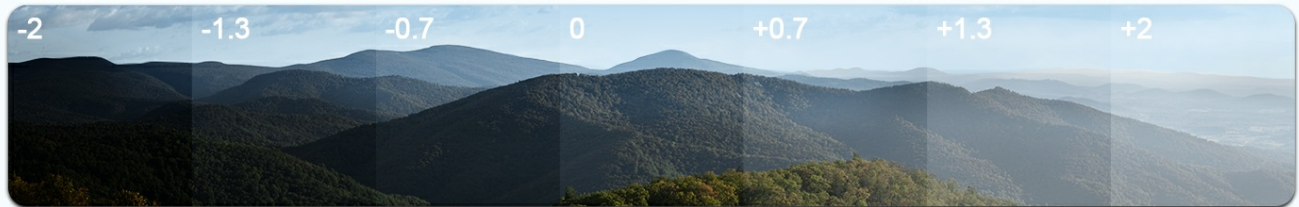

13 kinds of exposure compensation

Image: The camera can function as a webcam for live streaming and video calls when connected to a computer.

MEDIA MANAGEMENT

Viewing Photos and Videos

Press the Playback Button (13) to enter playback mode. Use the navigation buttons (14, 15, 16, 18) to browse through your captured media. Press the Delete / Return Button (20) to exit playback or delete selected files.