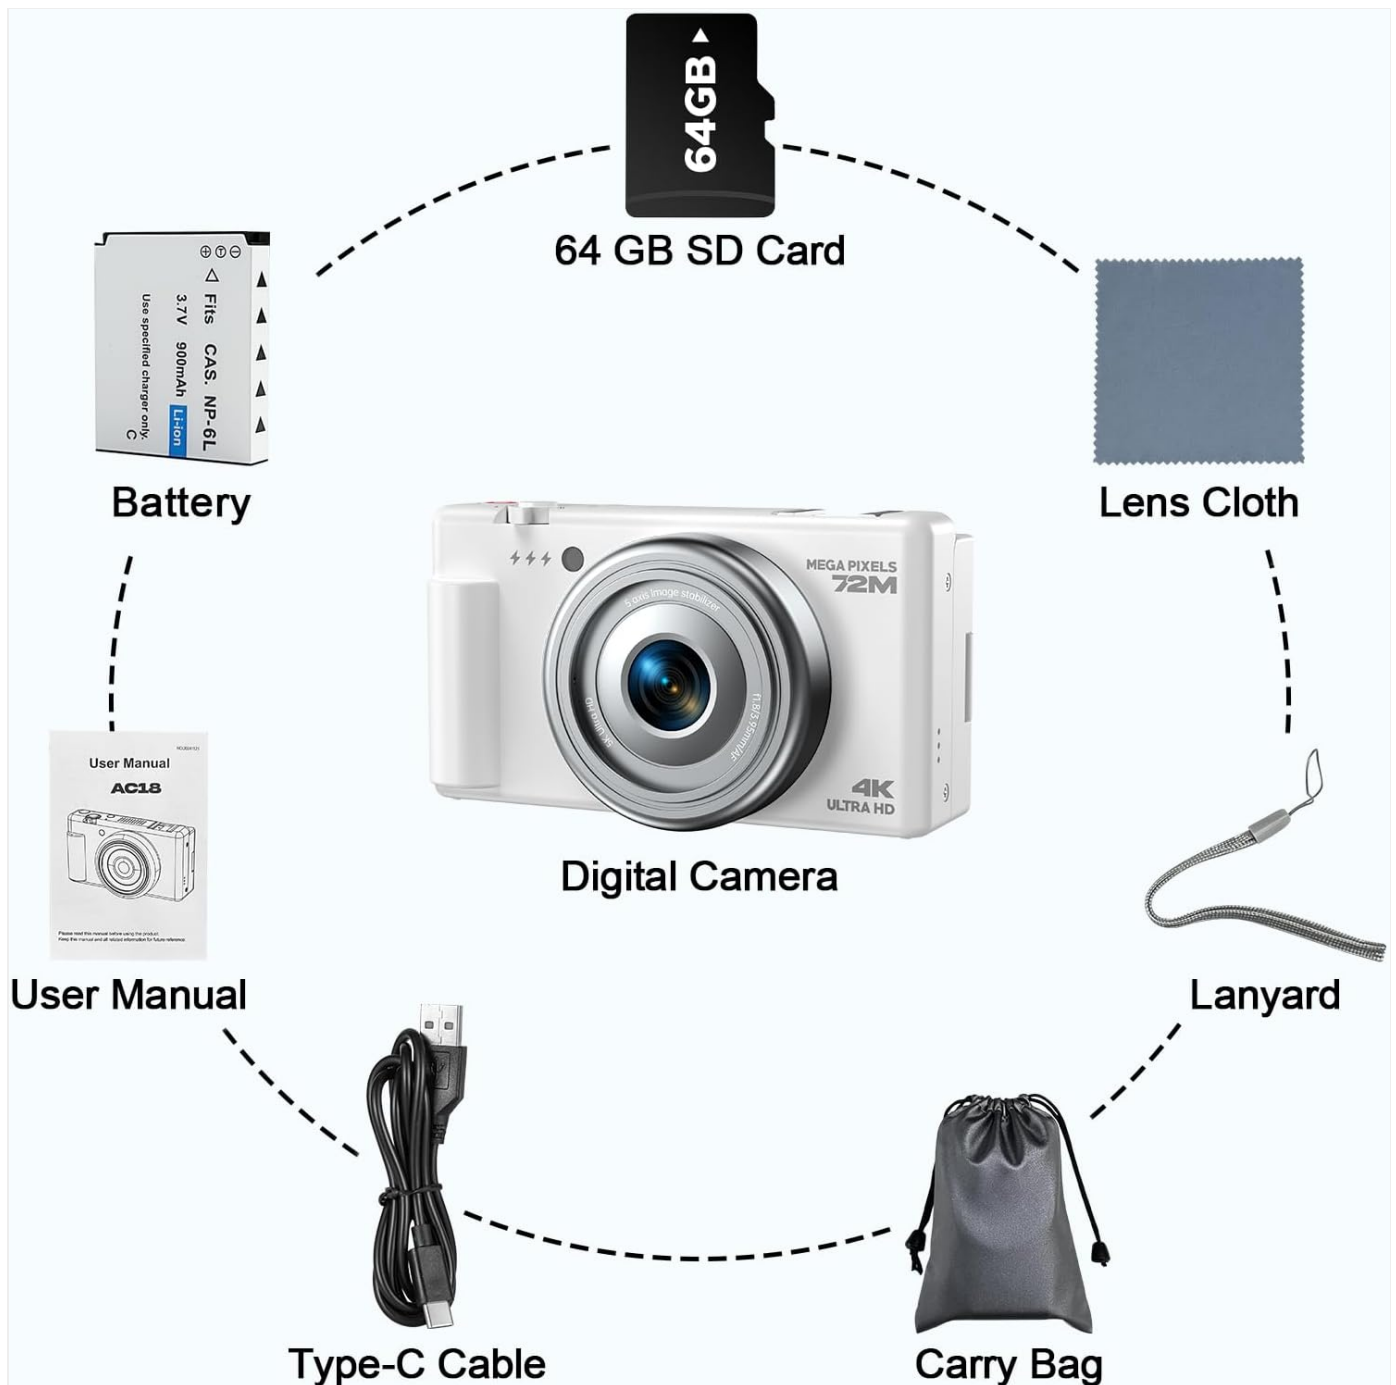

Image: Detailed diagram showing the various parts and controls of the CAMWORLD Digital Camera AC18.

1. Video Button
2. Shutter Button
3. Power Button
4. Built-in Microphone
5. Cold Shoe Connector (for external flashlight/microphone)
6. W / T Toggle Bar (Zoom In/Out)
7. USB Port (Type-C)
8. HD Port (HDMI Output)
9. Lanyard Port
10. Flash / Fill Light
11. Lens
12. Indicator Light
13. Playback Button
14. UP / Flash Button
15. Left / Scene Mode Button
16. Right / Metering Mode Button
17. Menu / Confirm Button
18. Down / Timer Button
19. DISP Button (Display Information)
20. Delete / Return Button
21. Battery Cover
22. Tripod Port

2. Charging the Battery

Connect the camera to a power source using the supplied Type-C USB cable (7). The indicator light (12) will show charging status. A full charge provides approximately 80 minutes of 4K video recording.