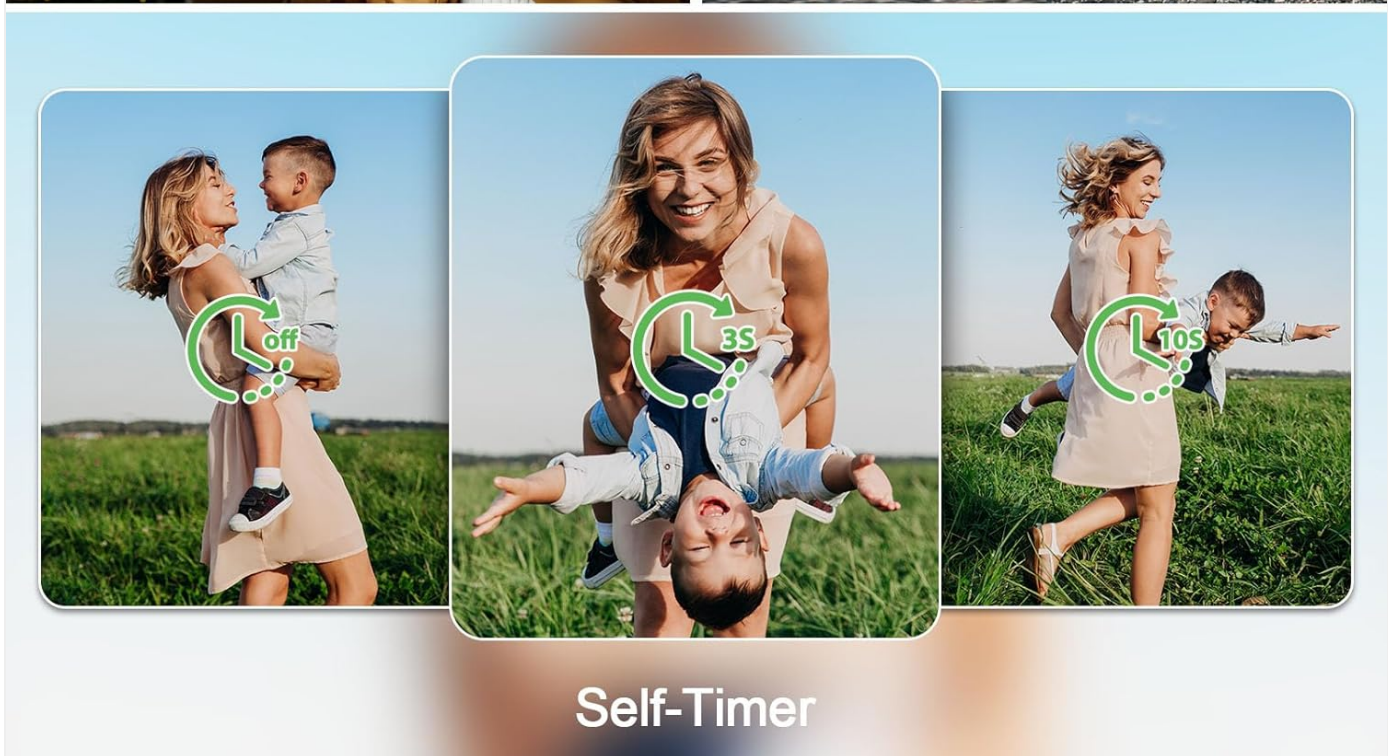

Special Shooting Modes

- **Self-Timer:** Use the Down / Timer Button (18) to set a delay (e.g., 3s, 10s) before taking a photo.
- **Continuous Shooting:** Capture a rapid sequence of images.
- **Time-Lapse:** Record a series of images over time to create a sped-up video.
- **Loop Recording:** Continuously record video, overwriting the oldest footage when the memory card is full.
- **Anti-Shake:** Digital image stabilization helps reduce blur from camera movement.

Image: Examples of advanced shooting modes including self-timer, time-lapse, and continuous shooting.

Image: The Anti-Shake feature ensures clearer images by compensating for camera movement.

Filters and Exposure Compensation