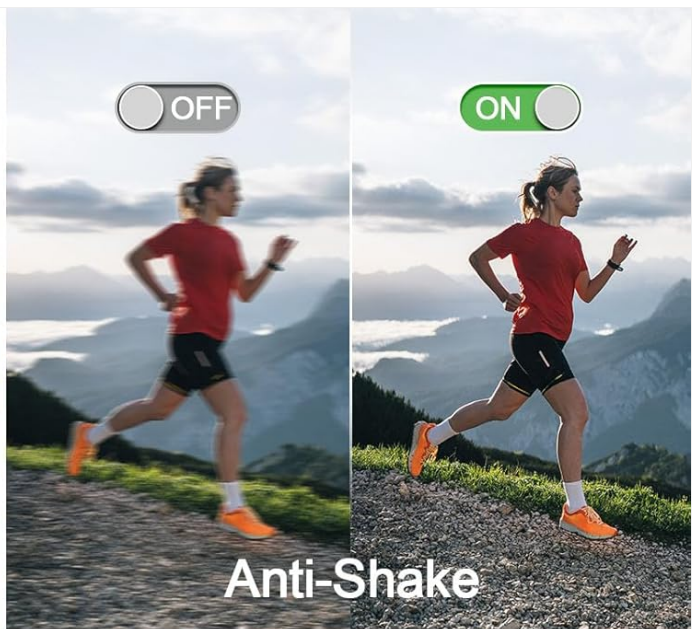

INNOVATIVE 72MP AUTOFOCUS CAMERA

Press the Shutter halfway to autofocus for sharper and clear images

Image: Demonstration of the camera's flash/fill light feature, showing improved illumination in a dark environment.

Special Shooting Modes

- **Self-Timer:** Use the Down / Timer Button (18) to set a delay (e.g., 3s, 10s) before taking a photo.
- **Continuous Shooting:** Capture a rapid sequence of images.
- **Time-Lapse:** Record a series of images over time to create a sped-up video.
- **Loop Recording:** Continuously record video, overwriting the oldest footage when the memory card is full.
- **Anti-Shake:** Digital image stabilization helps reduce blur from camera movement.