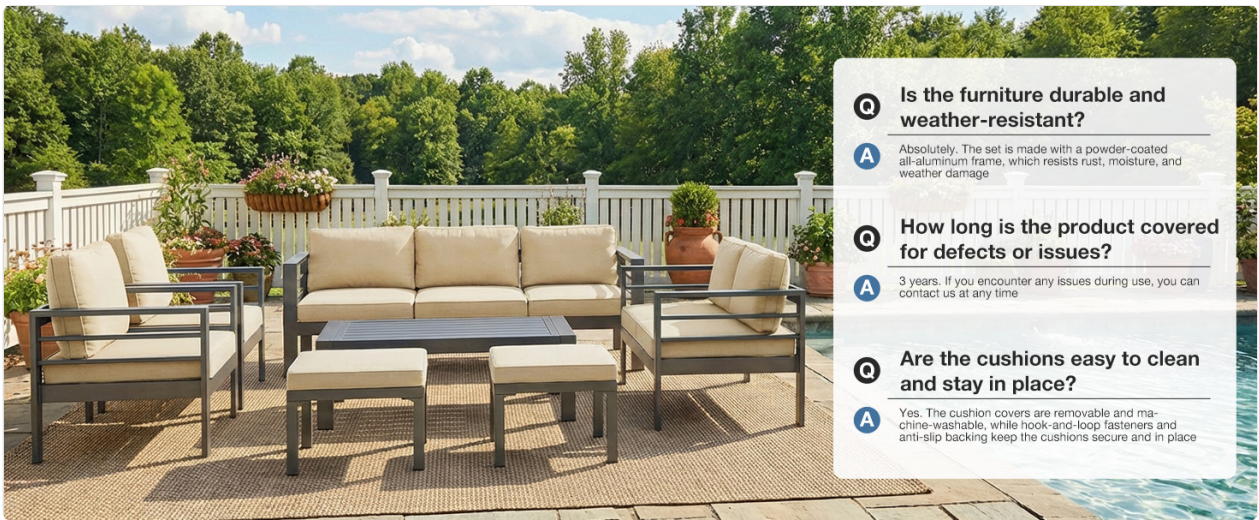

Figure 4: Cushion features for secure fit and easy maintenance.

Figure 5: All-aluminum frame construction details.

TROUBLESHOOTING

If you encounter any issues during use, please refer to the following common solutions or contact customer support.

SPECIFICATIONS

Feature	Detail
---------	--------

Color	Gray Frame/Beige Cushion
Brand	AECOJOY
Size	7 Pcs Set
Item Weight	130.5 Pounds
Style	Modern
Set Name	7-Piece Outdoor Conversation Set
Included Components	1 three-seat sofa, 1 two-seat sofa, 2 single chairs, 2 ottomans, 1 coffee table, hardware kit
Required Assembly	Yes
Assembly Instructions	Easy to assemble with clearly labeled parts and detailed instructions
Item Depth	24.5 inch (seat depth)
Material Type	Aluminum, High-Density Foam
Is Waterproof	Yes (referring to cushion fabric)