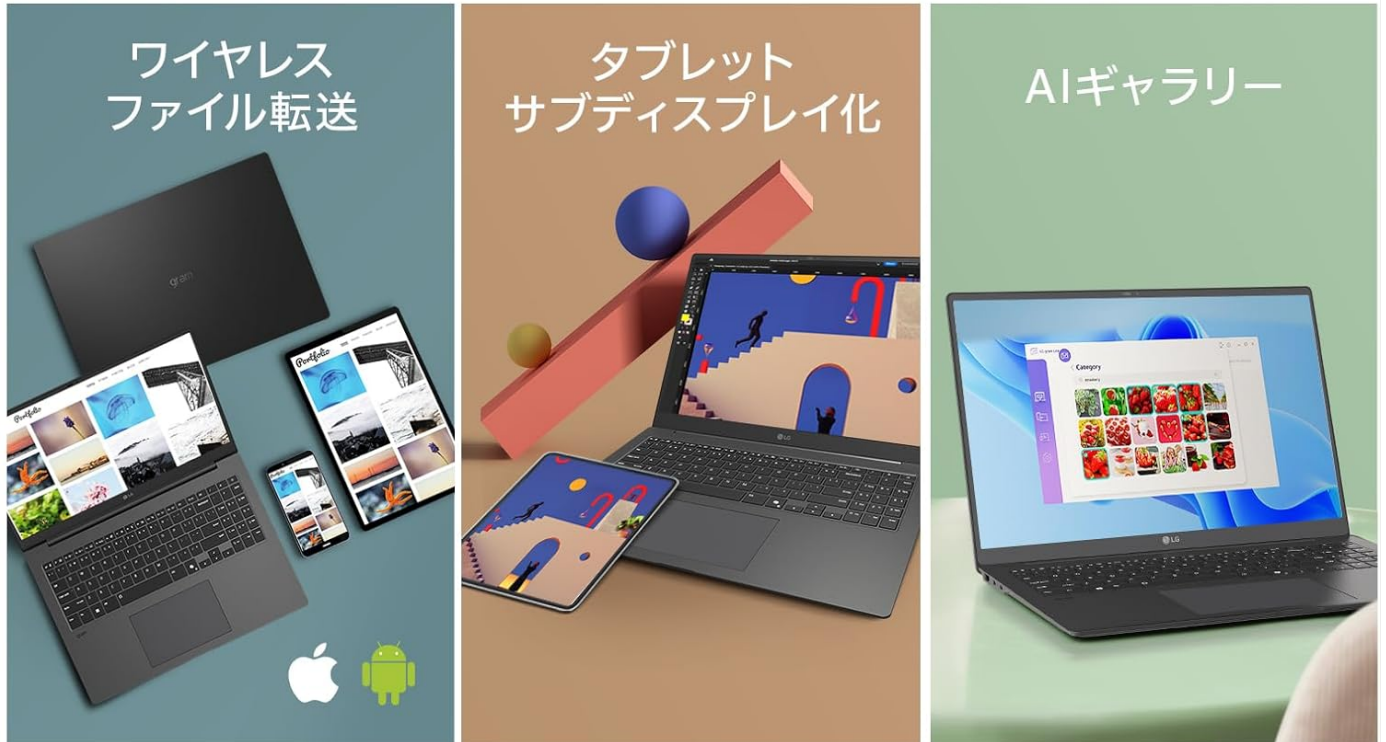

スマホやタブレットと簡単連携

iOS/AndroidデバイスとLG gramをつなぐ

LG gram Link

※「Android」及び「Google Play」はGoogle LLCの商標です。 ※「iOS®」は米国及びその他の国におけるCisco Systems, Inc.及びその関連会社の商標です。「iOS」は、Apple Inc.のOS名称であり、ライセンス許諾を受けて使用されています。
※画像はイメージです

Image: Diagram illustrating LG's hybrid AI, gram AI, with on-device and cloud chat capabilities for enhanced productivity.

LG gram Link

The LG gram Link application allows seamless integration with your iOS or Android mobile devices. Easily share photos, videos, and documents, use your tablet as a secondary display, and manage your media efficiently with AI-powered photo organization.