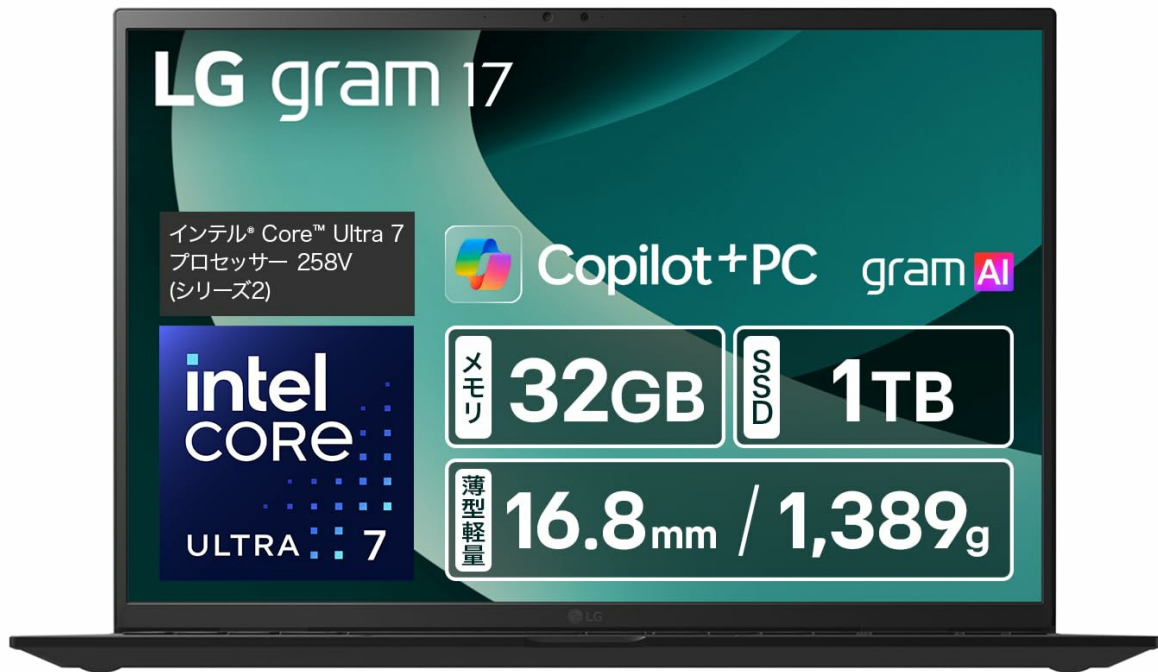

Manuals.plus /

- › LG /
- › LG gram 17 Laptop User Manual - Model 17Z90TL-GU89J

LG 17Z90TL-GU89J

LG gram 17 Laptop User Manual

Model: 17Z90TL-GU89J

Brand: LG

INTRODUCTION

Welcome to the user manual for your new LG gram 17 laptop, Model 17Z90TL-GU89J. This guide provides essential information for setting up, operating, maintaining, and troubleshooting your device. The LG gram 17 combines a large 17-inch WQXGA anti-glare display with a lightweight design (approximately 1389g), powered by the Intel® Core™ Ultra 7 Processor 258V. It features 32GB of RAM and a 1TB SSD, making it a high-performance AI PC ready for the future with Windows 11 Home and integrated AI capabilities like Copilot+ PC and gram AI.