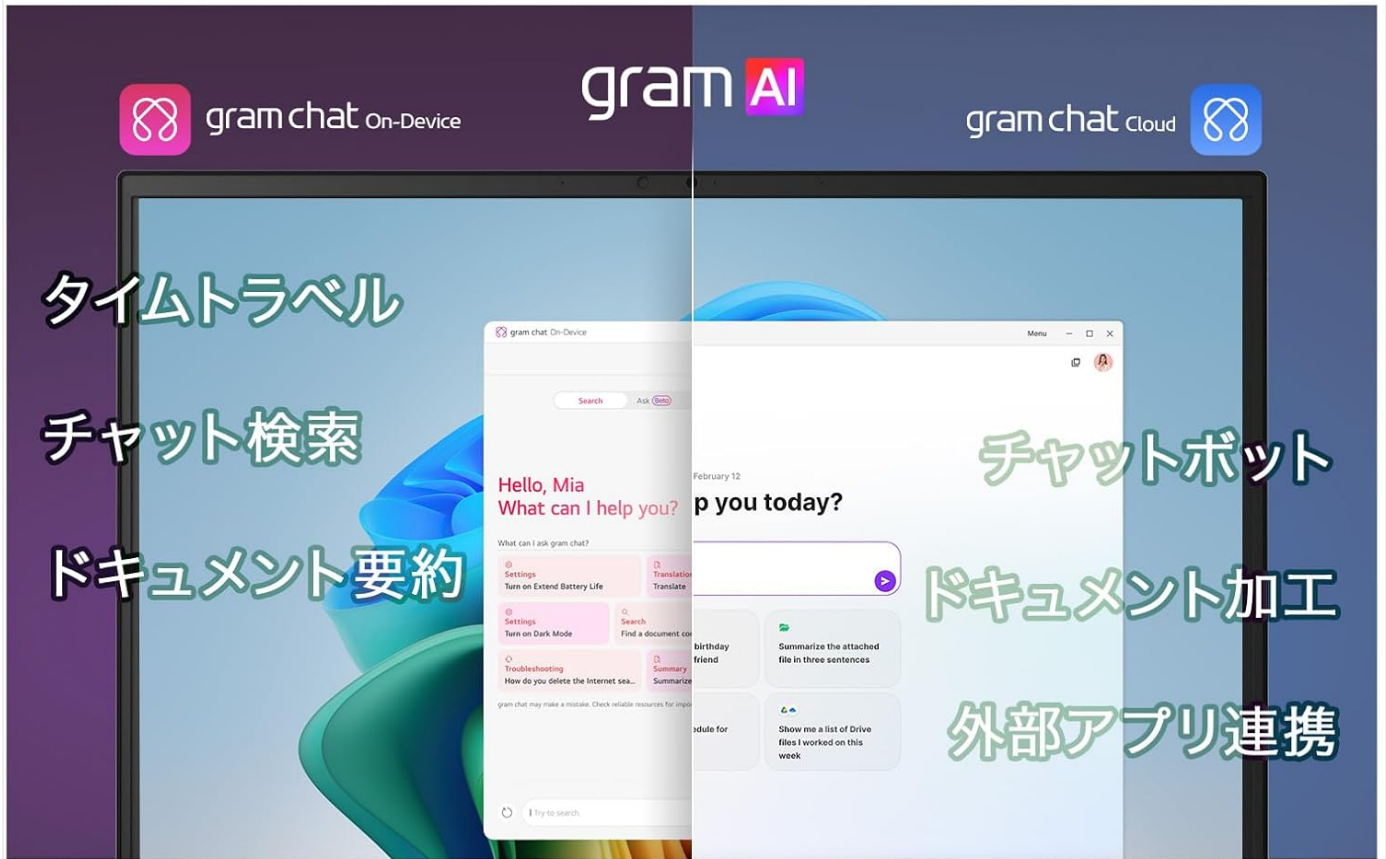

エッジとクラウドを使い分けられる LG独自のハイブリッドAI

※2025年2月時点で本機能は英語及び韓国語のみ対応しております。 ※画像はイメージです

Image: Visual representation of Copilot+ PC features on the LG gram 17, including Recall, Co-Creator, Live Captions, and Windows Studio Effects.