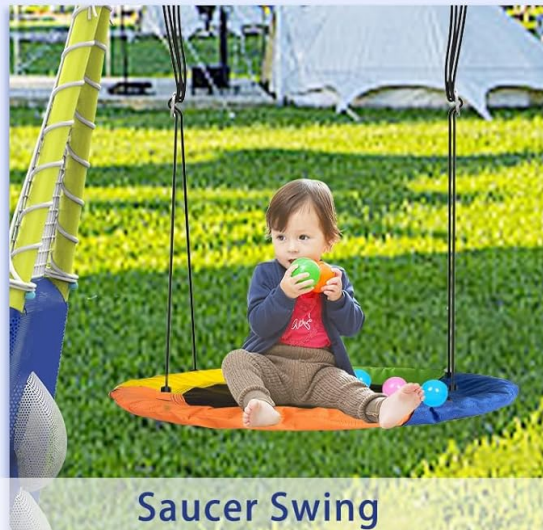

Saucer Swing

5 IN 1 SWING SETS MEET KIDS' DIFFERENT ENTERTAINMENT NEEDS