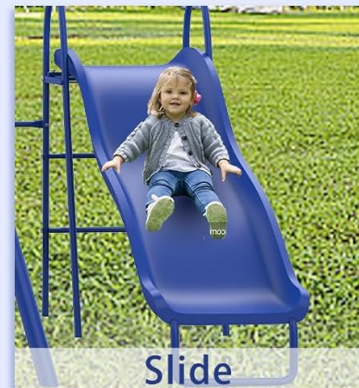

Components Overview

The SENCHO GINSYTALIOR 5-in-1 Playset includes the following main components:

- Main Metal Frame (Alloy Steel, Powder Coated)
- Saucer Swing (39-inch, Oxford Fabric)
- Belt Swing (PE Material)
- Slide (Double-Walled Plastic)
- Soccer Goal Net with Scoring Targets
- Basketball Hoop with Backboard
- Ground Anchors (7 pieces)
- Inflatable Football and Basketball with Pump

Soccer Goals

Saucer Swing

5 IN 1 SWING SETS MEET KIDS' DIFFERENT ENTERTAINMENT NEEDS

Belt Swing

Basketball Hoop

Slide

Figure 1: Overview of the 5-in-1 Playset Components.

Setup and Assembly