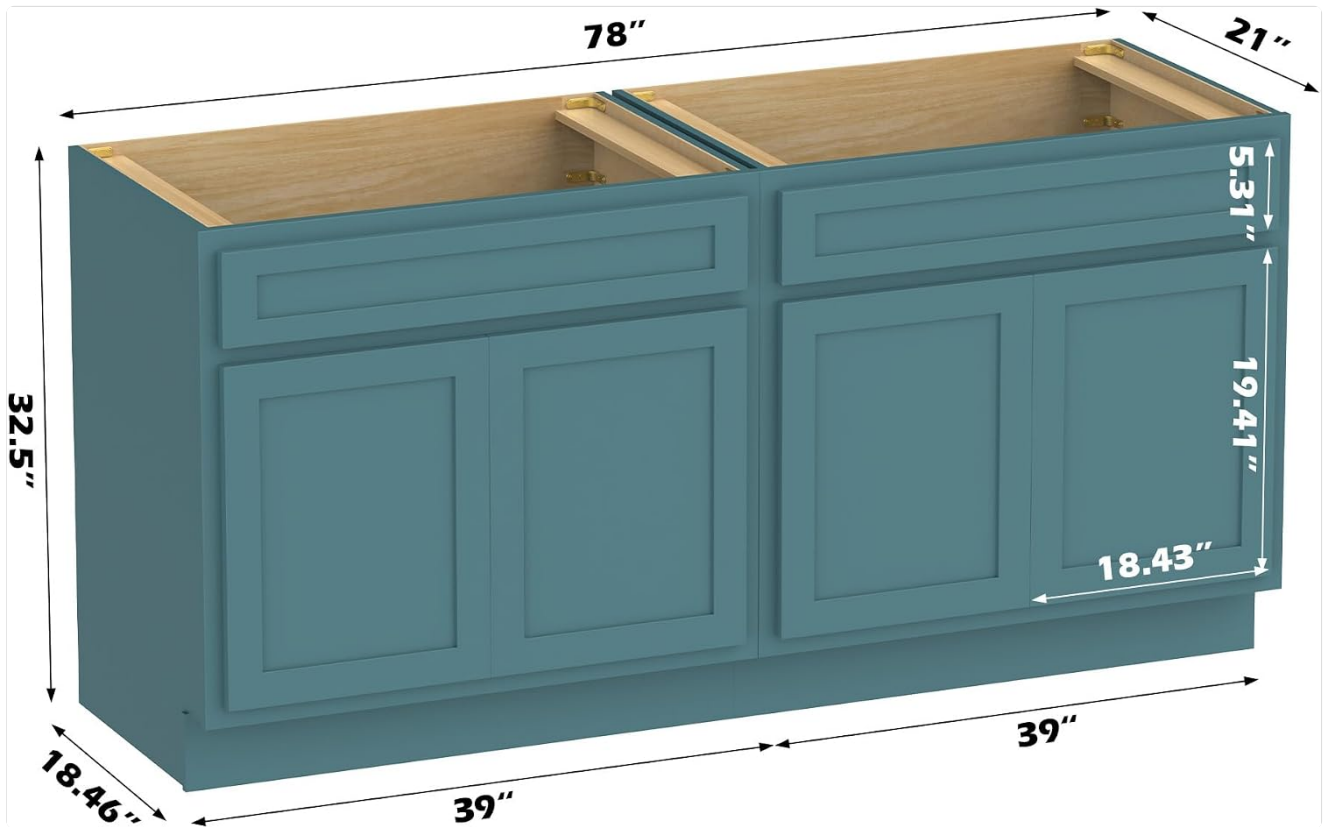

Image: A detailed diagram illustrating the dimensions of the 78-inch bathroom base cabinet, including height, depth, and width of individual sections.

Image: The unassembled cabinet base with its doors open, providing a view of the internal structure before a countertop is installed.