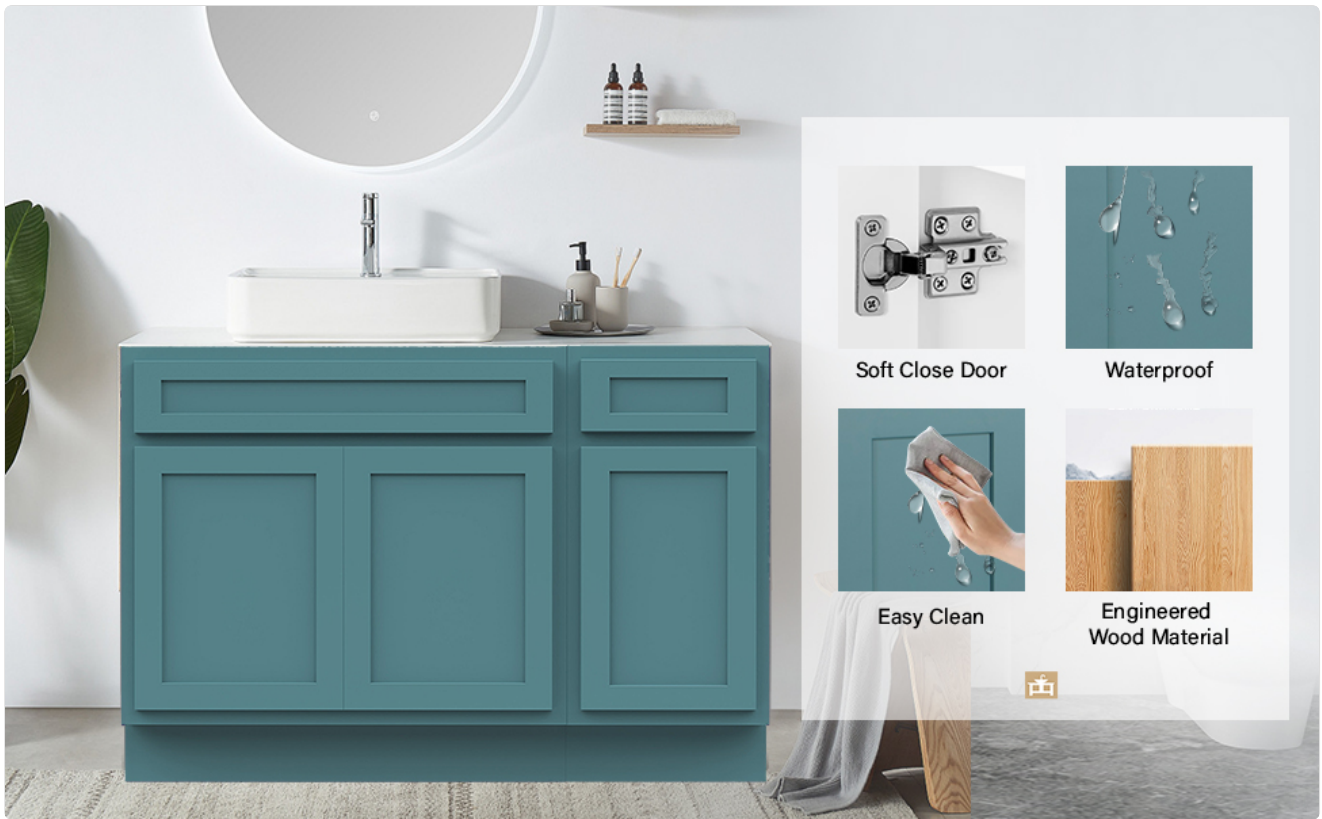

Image: A visual representation demonstrating the recommended method for cleaning the cabinet surface using a soft cloth to maintain its finish.

TROUBLESHOOTING

Here are solutions to common issues you might encounter:

- **Doors Not Closing Properly:** Check if the cabinet is level. If not, adjust the feet or shims underneath. Inspect the hinges for any loose screws and tighten them. The soft-close hinges may also require minor adjustment; refer to the hinge manufacturer's instructions for specific adjustment points.
- **Surface Stains:** For most stains on engineered wood, a damp cloth with a small amount of mild soap should suffice. Avoid abrasive cleaners or scrubbing vigorously, as this can damage the finish.
- **Loose Hardware:** Periodically check all screws and fasteners, especially those for hinges and cabinet connections. Tighten any that have become loose over time to maintain structural integrity.

SPECIFICATIONS

Brand	Vanity Art
Model Number	VA4078-24-GN
Color	Green
Material	Engineered Wood
Product Dimensions (D x W x H)	21" x 78" x 32.5"
Size	78 inch
Room Type	Bathroom
Installation Type	Floor Mount