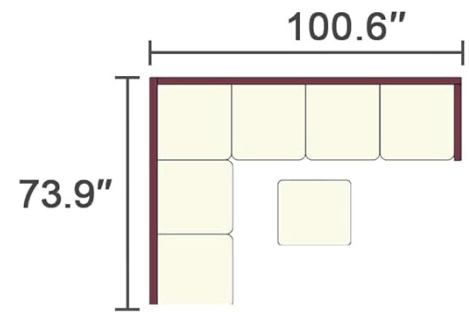

## DETAIL SIZE

Measured manually,  
may be some minor errors.

**4PCS**

**2PCS**

**1PC**

### Note:

This set ships and arrives in 3 separate boxes. Delivery times may differ with each box. Be patient to wait for a couple days.

A Weight Capacity Of  
250 Lbs For Each Seat

Image: Detailed dimensions of the sofa components and possible arrangements.