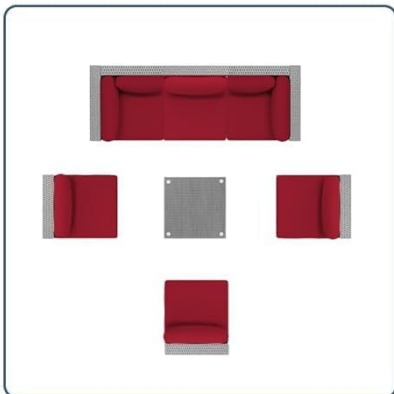

SEPARABLE MULTIFUNCTIONAL

Image: Examples of separable and multifunctional arrangements for the furniture set.

OPERATING INSTRUCTIONS

This SUNCROWN patio furniture set is designed for comfortable outdoor lounging and conversation. The modular design allows for versatile arrangements to suit various living spaces and preferences. Simply arrange the individual sofa sections and coffee table as desired. Use the provided clips to maintain your chosen configuration.