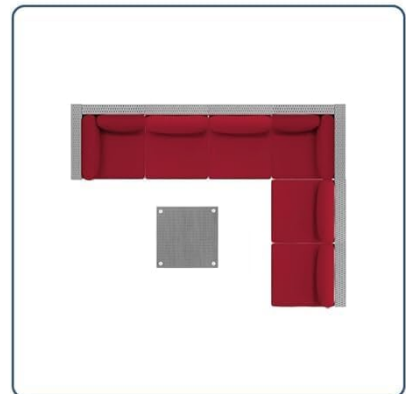

SEPARABLE MULTIFUNCTIONAL

Image: Examples of separable and multifunctional arrangements for the furniture set.

OPERATING INSTRUCTIONS

This SUNCROWN patio furniture set is designed for comfortable outdoor lounging and conversation. The modular design allows for versatile arrangements to suit various living spaces and preferences. Simply arrange the individual sofa sections and coffee table as desired. Use the provided clips to maintain your chosen configuration.