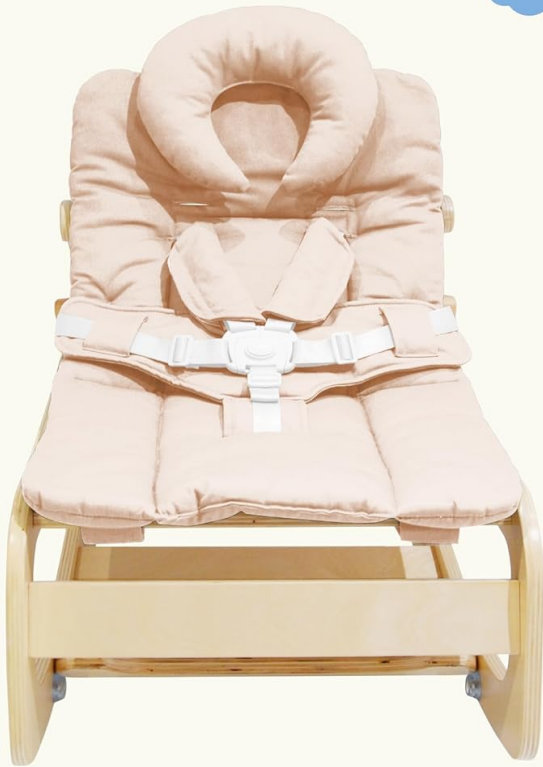

Safety First Fits the Baby's Body

Height-adjustable
shoulder straps
ensure the perfect
fit.