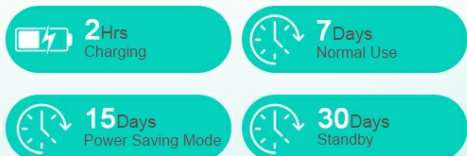

## Magnetic Charging

Image: Step-by-step guide for downloading the GloryFit app, connecting the watch, and enabling call functions.

### 4.3 Enabling Call Function

After successful pairing, enable the call function within the GloryFit app:

1. Ensure the watch is successfully bound to the app.
2. Open "Bluetooth Call" settings within the app.
3. Enable the Bluetooth call function. You can then sync multiple mobile contacts to your watch.