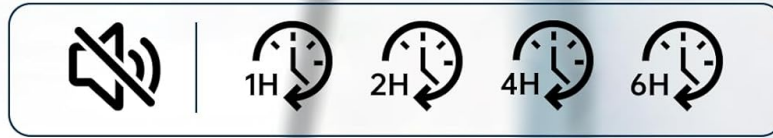

4 Timing Modes

Image 4: The fan displaying its three distinct lighting modes and timer options.

Timer Function

- **Settings:** Choose from 4 programmable timer settings: 1 Hour, 2 Hours, 4 Hours, or 6 Hours.
- **Activation:** Press the timer button to set the desired cooling duration.