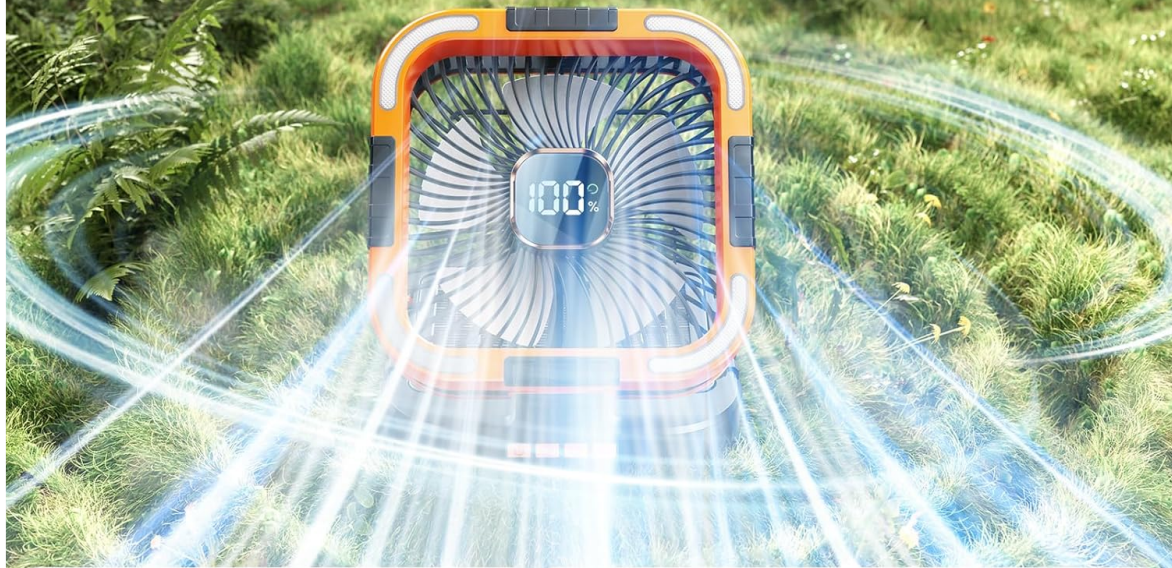

Powerful 6 Speeds

Min Speed 1300RPM / 23H

Max Speed 2300RPM / 4H

Image 3: Visual representation of the fan's 6 adjustable speeds and 120° oscillation feature.

LED Light Operation

- **Light Modes:** The fan includes 3 lighting modes: Warm Yellow Light (for relaxing ambiance), Bright White Light (for task lighting), and White-Yellow Light (combined).
- **Activation:** Press the light button on the control panel or remote to cycle through the modes.