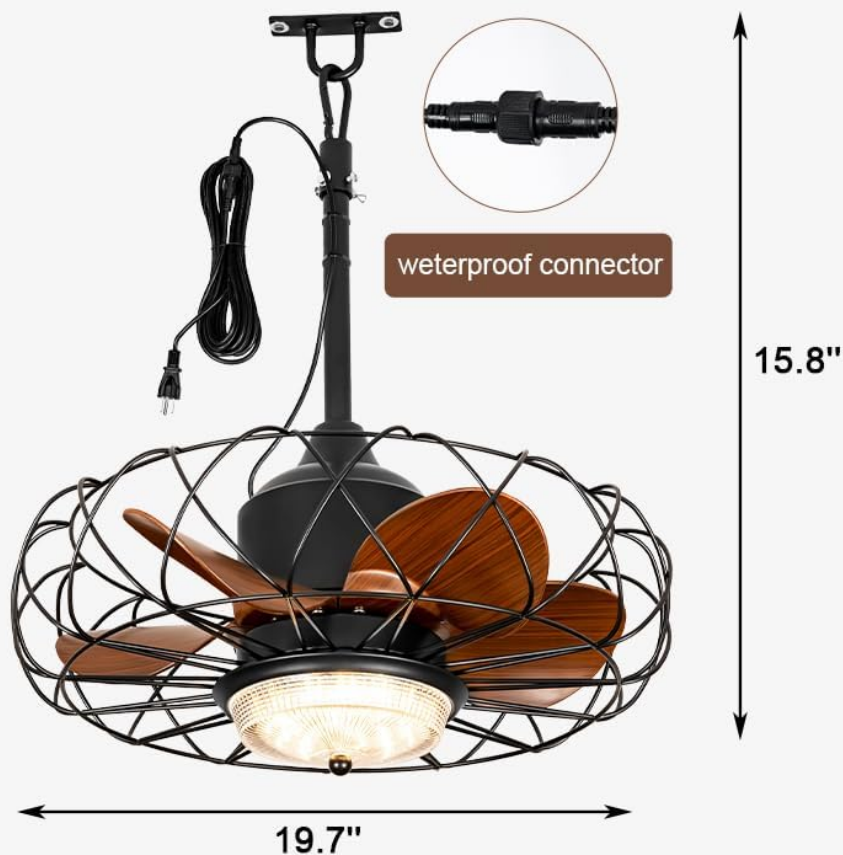

PRODUCT INFORMATION

Material
Matal + ABS

Timer
2 Hours

Waterproof
IP44

Light
18W

Fan Blade
5PCS

Motor
DC

Wind Speed
6 Speeds

Cable
5 Meters (Plug-In)

SETUP AND INSTALLATION

Follow these steps for proper installation of your outdoor gazebo fan.

1. **Choose Location:** Select a suitable outdoor location such as a gazebo, patio, or pergola. Ensure the mounting