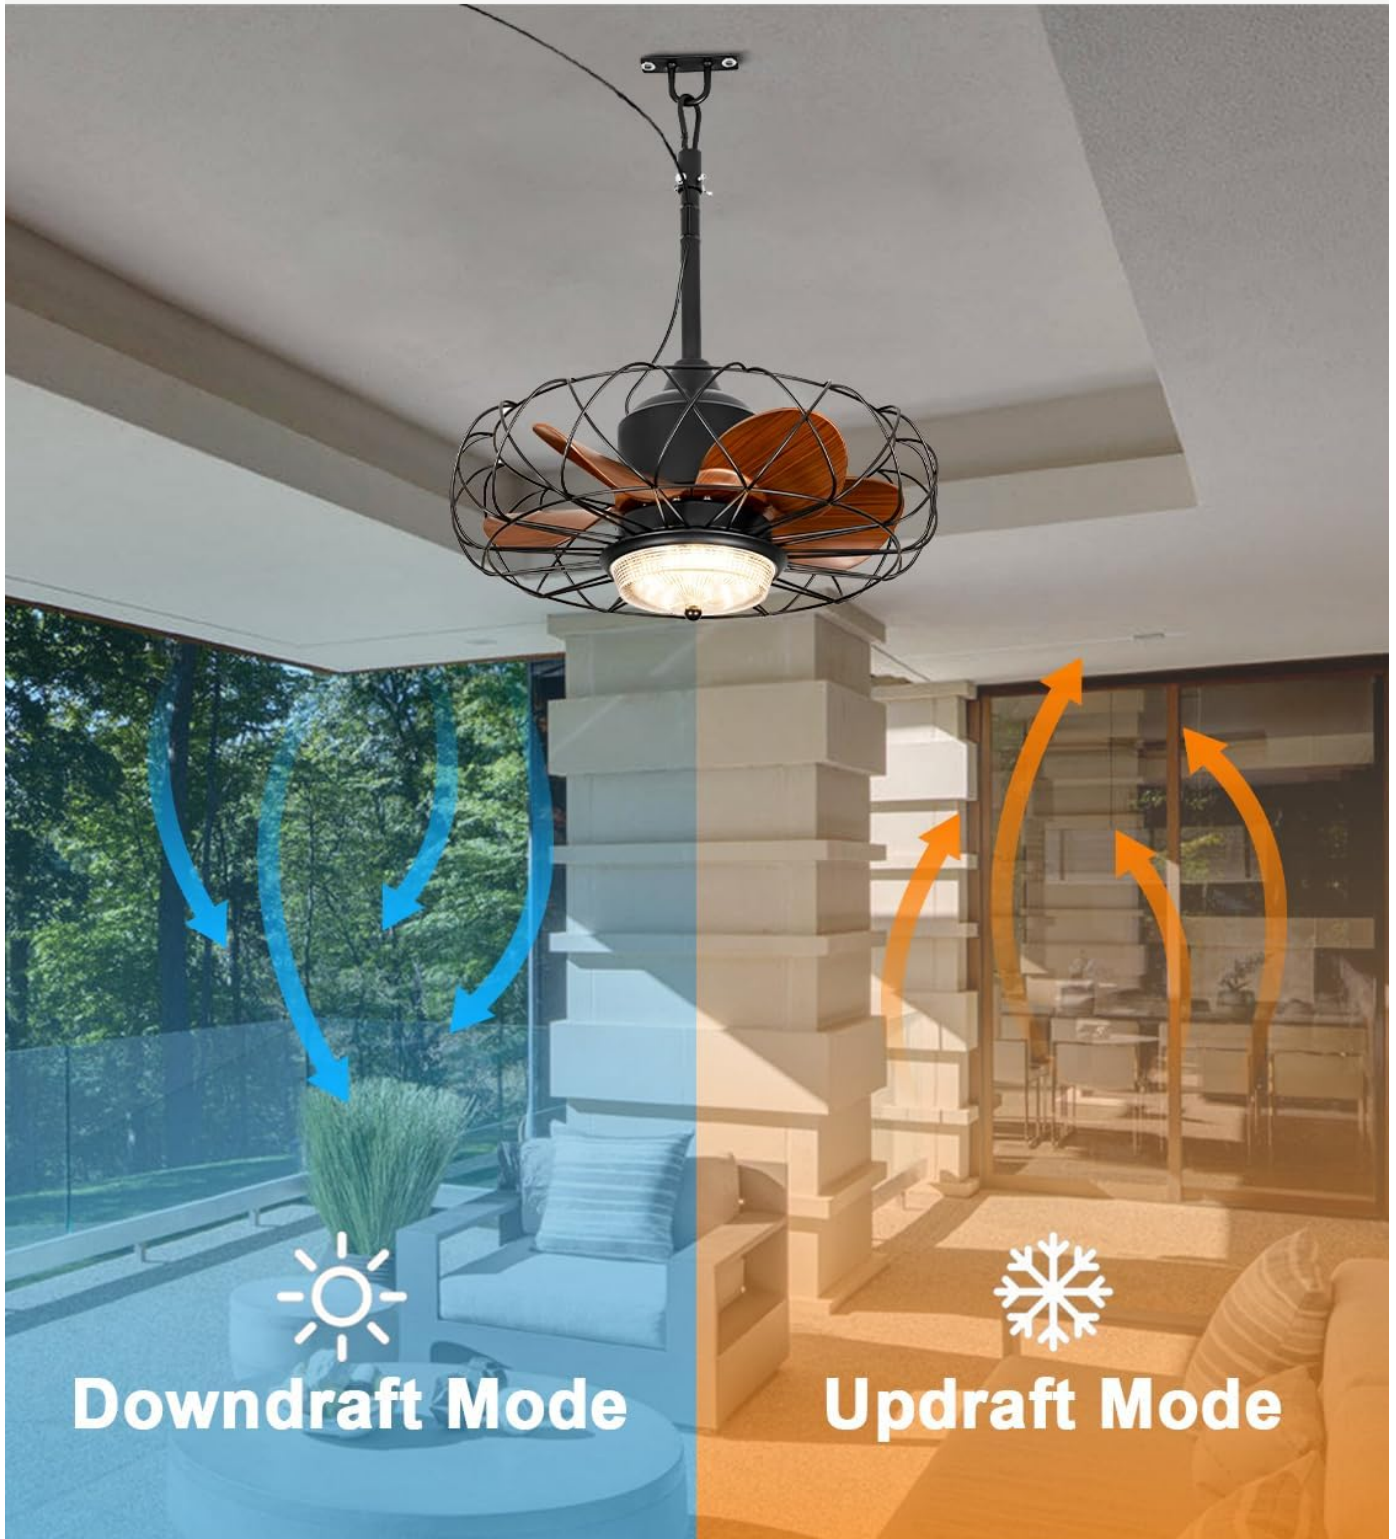

## ADJUSTABLE 3-COLOR TEMPERATURE LIGHT

Satisfies your requirements across various situations

Color Temperature

Image: Demonstration of the fan's adjustable light color temperatures (Warm, Neutral, White).

# REVERSIBLE MODE

## Summer Cool & Winer Warm Air Circulation

Image: Visual explanation of the fan's reversible airflow modes for summer cooling and winter air circulation.

**WINTER MODE**  
Balancing indoor heating and cooling