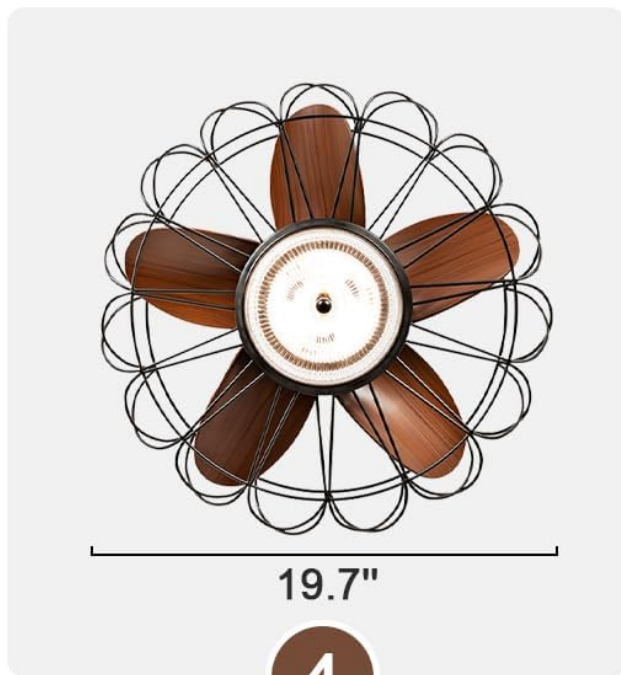

## PACKAGE CONTENTS

Verify that all components are present and undamaged before proceeding with installation.

- Outdoor Gazebo Fan Unit (with integrated light)
- Remote Control
- Easy Hanger Hook
- Power Cord (16-foot) with Plug
- Downrods (9.8 inches and 5.9 inches)
- Mounting Hardware
- User Manual (this document)

1

Easy Hanger Hook

2

Plug in & Play

3

2 Downrods

4

Dimension

Image: Detailed view of the fan's components including the hanger hook, power plug, two different length downrods, and the overall fan dimension.

## SPECIFICATIONS

Feature	Detail
Brand	Bella Depot
Model Name	202428 (Note: Product model number is 202028)
Color	20"-Black
Material	Metal + ABS
Product Dimensions	19.7" Diameter (Note: 42"L x 42"W x 17.5"H from product data may refer to packaging or a different variant)
Light Fixture Form	Ceiling Fan Light
Indoor/Outdoor Usage	Outdoor
Power Source	Corded Electric (Plug-in Design)
Special Feature	LED Light, Waterproof
Control Method	Remote, Smart App
Voltage	12 Volts (DC)
Wattage	18 watts (Light)
Fan Blades	5 PCS
Motor Type	DC Motor
Wind Speed Settings	6 Speeds
Waterproof Rating	IP44
Timer	2 Hours
Cable Length	5 Meters (approx. 16 feet)
Light Brightness	781-2000 lumens (adjustable)
Color Temperature	3000K (Warm), 4500K (Neutral), 6500K (White)
Assembly Required	Yes