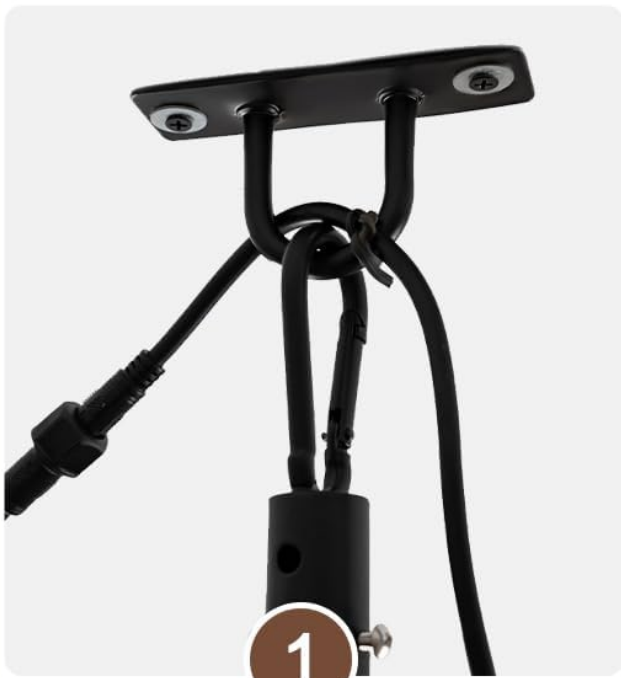

Image: The outdoor gazebo fan shown in a light rain environment, highlighting its waterproof design.

Image: The fan is depicted as an all-weather outdoor ceiling fan light, emphasizing its resilience against wind and rain with an IP44 rating.

## PACKAGE CONTENTS

Verify that all components are present and undamaged before proceeding with installation.

- Outdoor Gazebo Fan Unit (with integrated light)
- Remote Control
- Easy Hanger Hook
- Power Cord (16-foot) with Plug
- Downrods (9.8 inches and 5.9 inches)
- Mounting Hardware
- User Manual (this document)

## SPECIFICATIONS

Feature	Detail
Brand	Bella Depot
Model Name	202428 (Note: Product model number is 202028)
Color	20"-Black
Material	Metal + ABS
Product Dimensions	19.7" Diameter (Note: 42"L x 42"W x 17.5"H from product data may refer to packaging or a different variant)
Light Fixture Form	Ceiling Fan Light
Indoor/Outdoor Usage	Outdoor
Power Source	Corded Electric (Plug-in Design)
Special Feature	LED Light, Waterproof
Control Method	Remote, Smart App
Voltage	12 Volts (DC)
Wattage	18 watts (Light)
Fan Blades	5 PCS
Motor Type	DC Motor
Wind Speed Settings	6 Speeds
Waterproof Rating	IP44
Timer	2 Hours
Cable Length	5 Meters (approx. 16 feet)
Light Brightness	781-2000 lumens (adjustable)
Color Temperature	3000K (Warm), 4500K (Neutral), 6500K (White)
Assembly Required	Yes