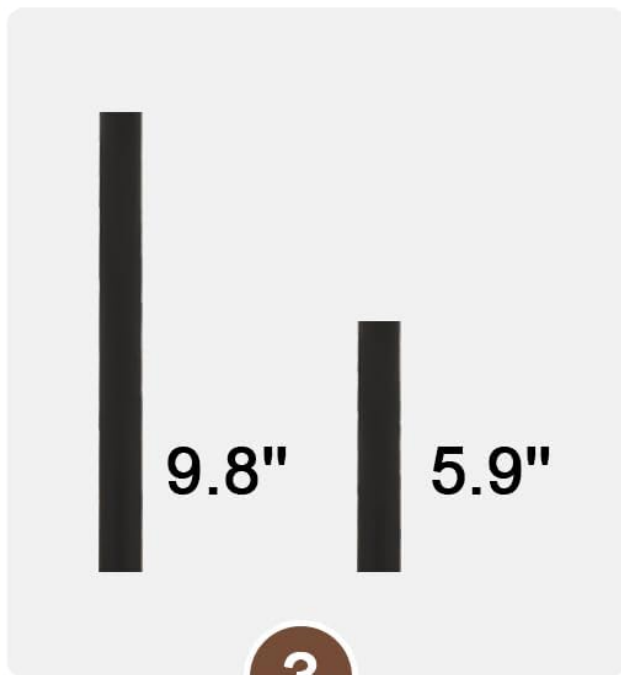

3

2 Downrods