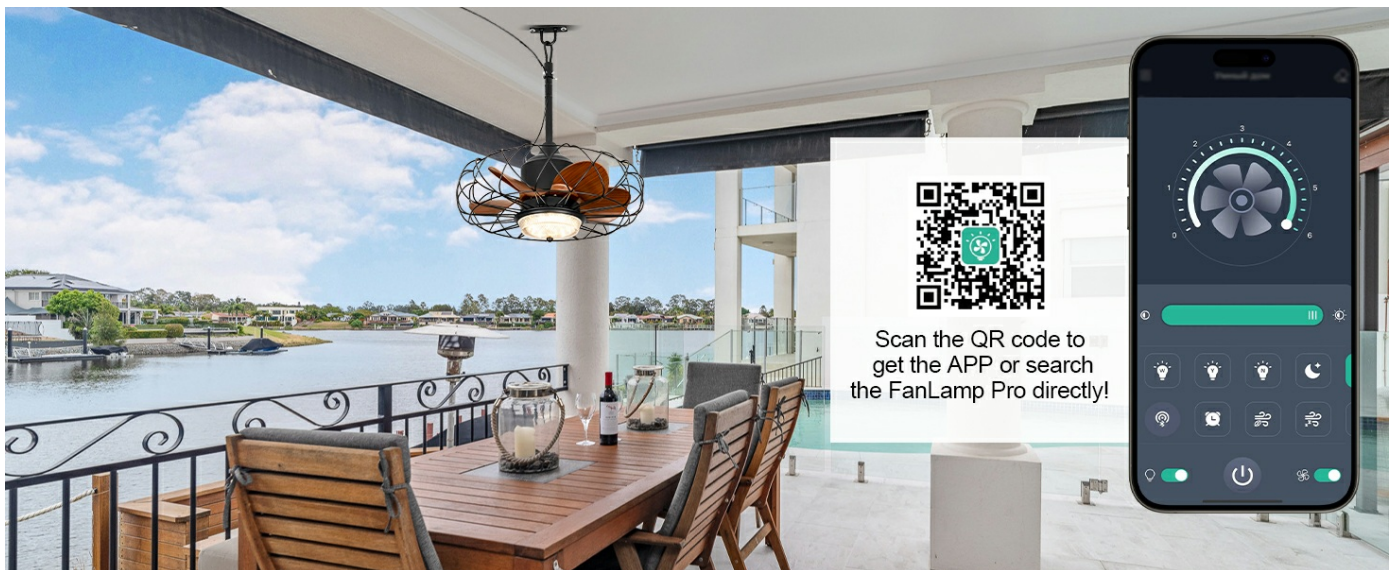

### Smart App Control

For enhanced control, download the FanLamp Pro app to your smartphone.

1. **Download App:** Scan the QR code provided on the product packaging or search for "FanLamp Pro" in your device's app store. You can also visit [jasonghost.com/fanlamppro](http://jasonghost.com/fanlamppro).
2. **Pairing:** Follow the in-app instructions to pair your fan with your smartphone.
3. **Control Features:** The app allows for comprehensive control over fan speed, light brightness, color temperature, timer settings, and reversible mode.

Image: Smartphone displaying the FanLamp Pro app, with a QR code for easy download and pairing instructions.