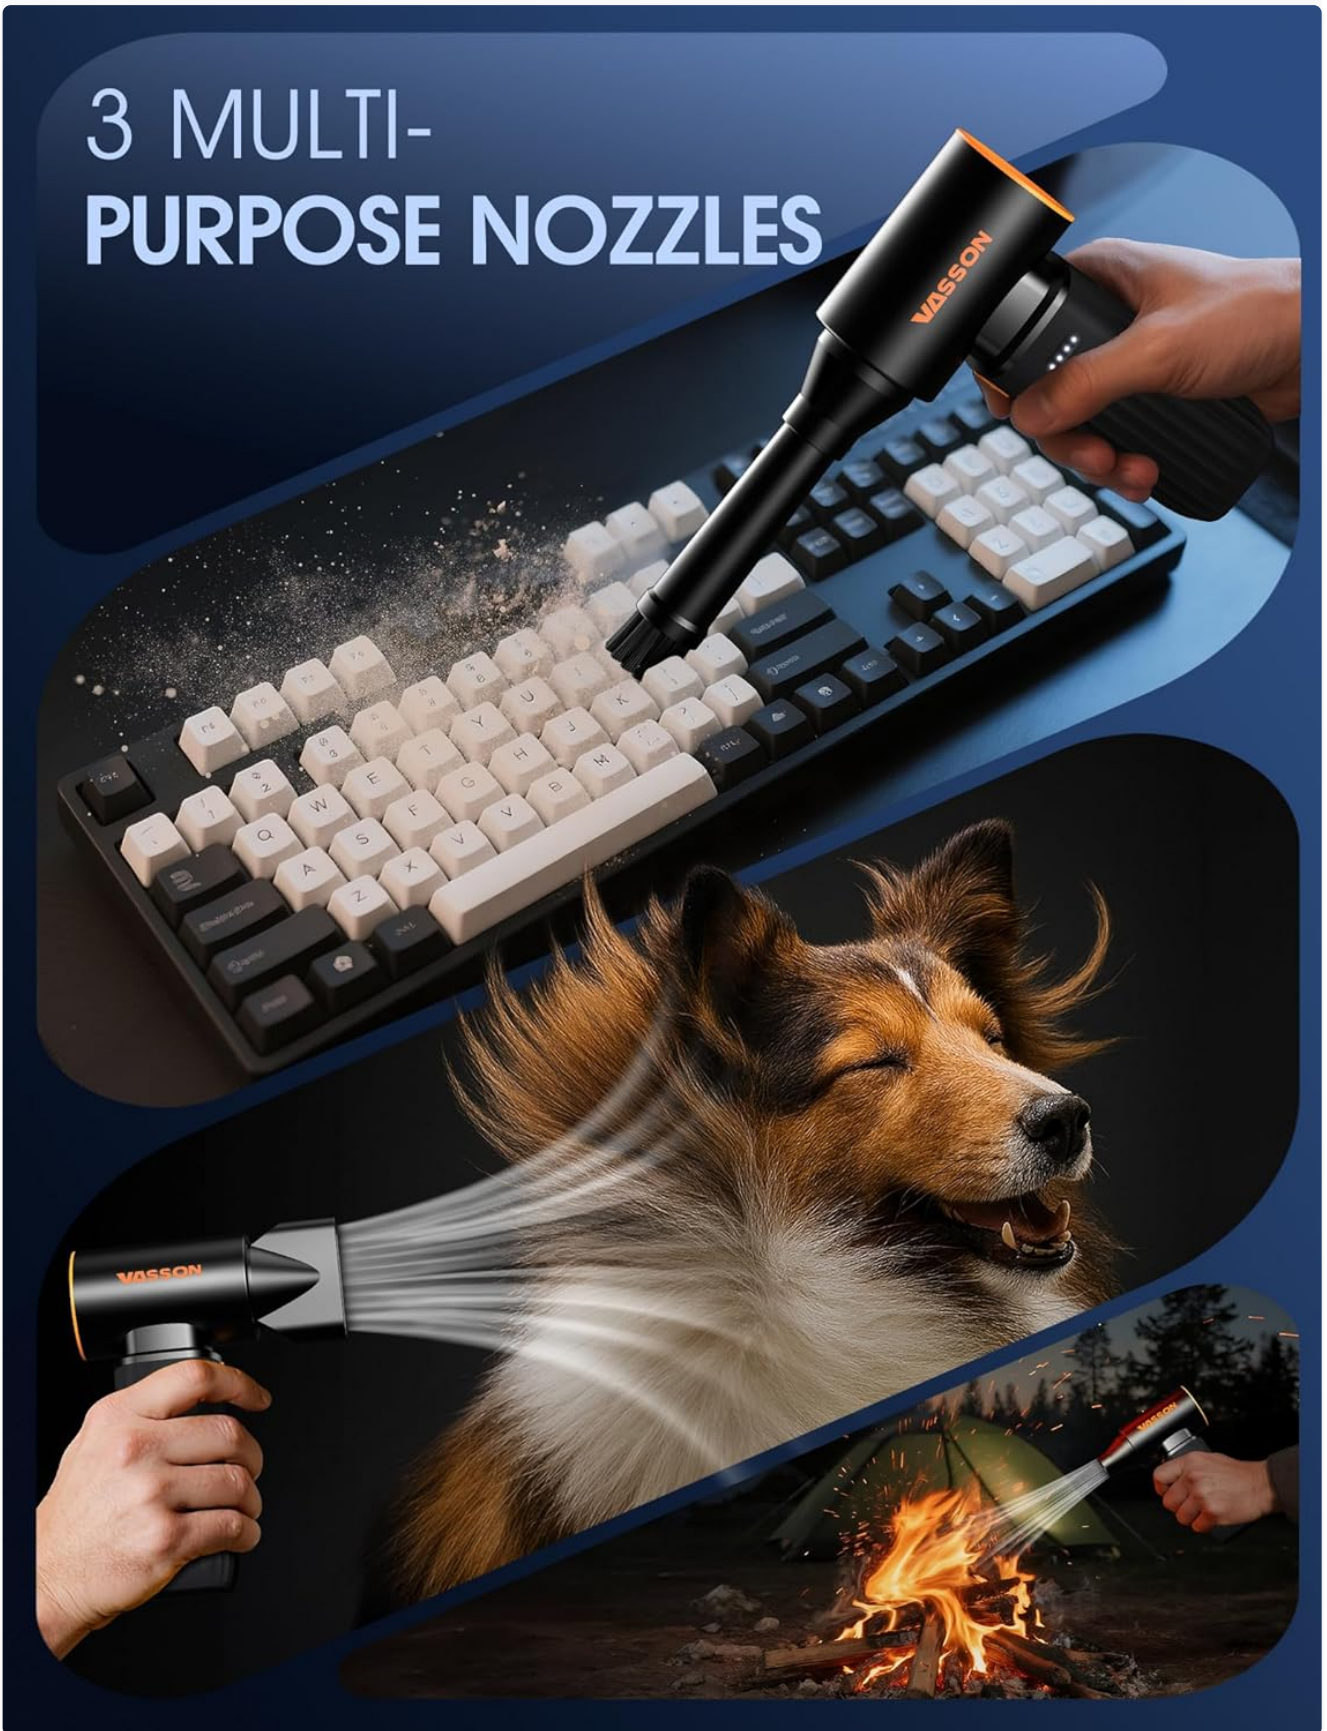

3. The indicator lights on the device will show the charging status.
4. A full charge typically takes approximately 3 hours.
5. Do not use the air duster while it is charging.

3 MULTI-PURPOSE NOZZLES

Image: A detailed view of the air duster's handle, highlighting the Type-C charging port for easy connection.

5. OPERATING INSTRUCTIONS