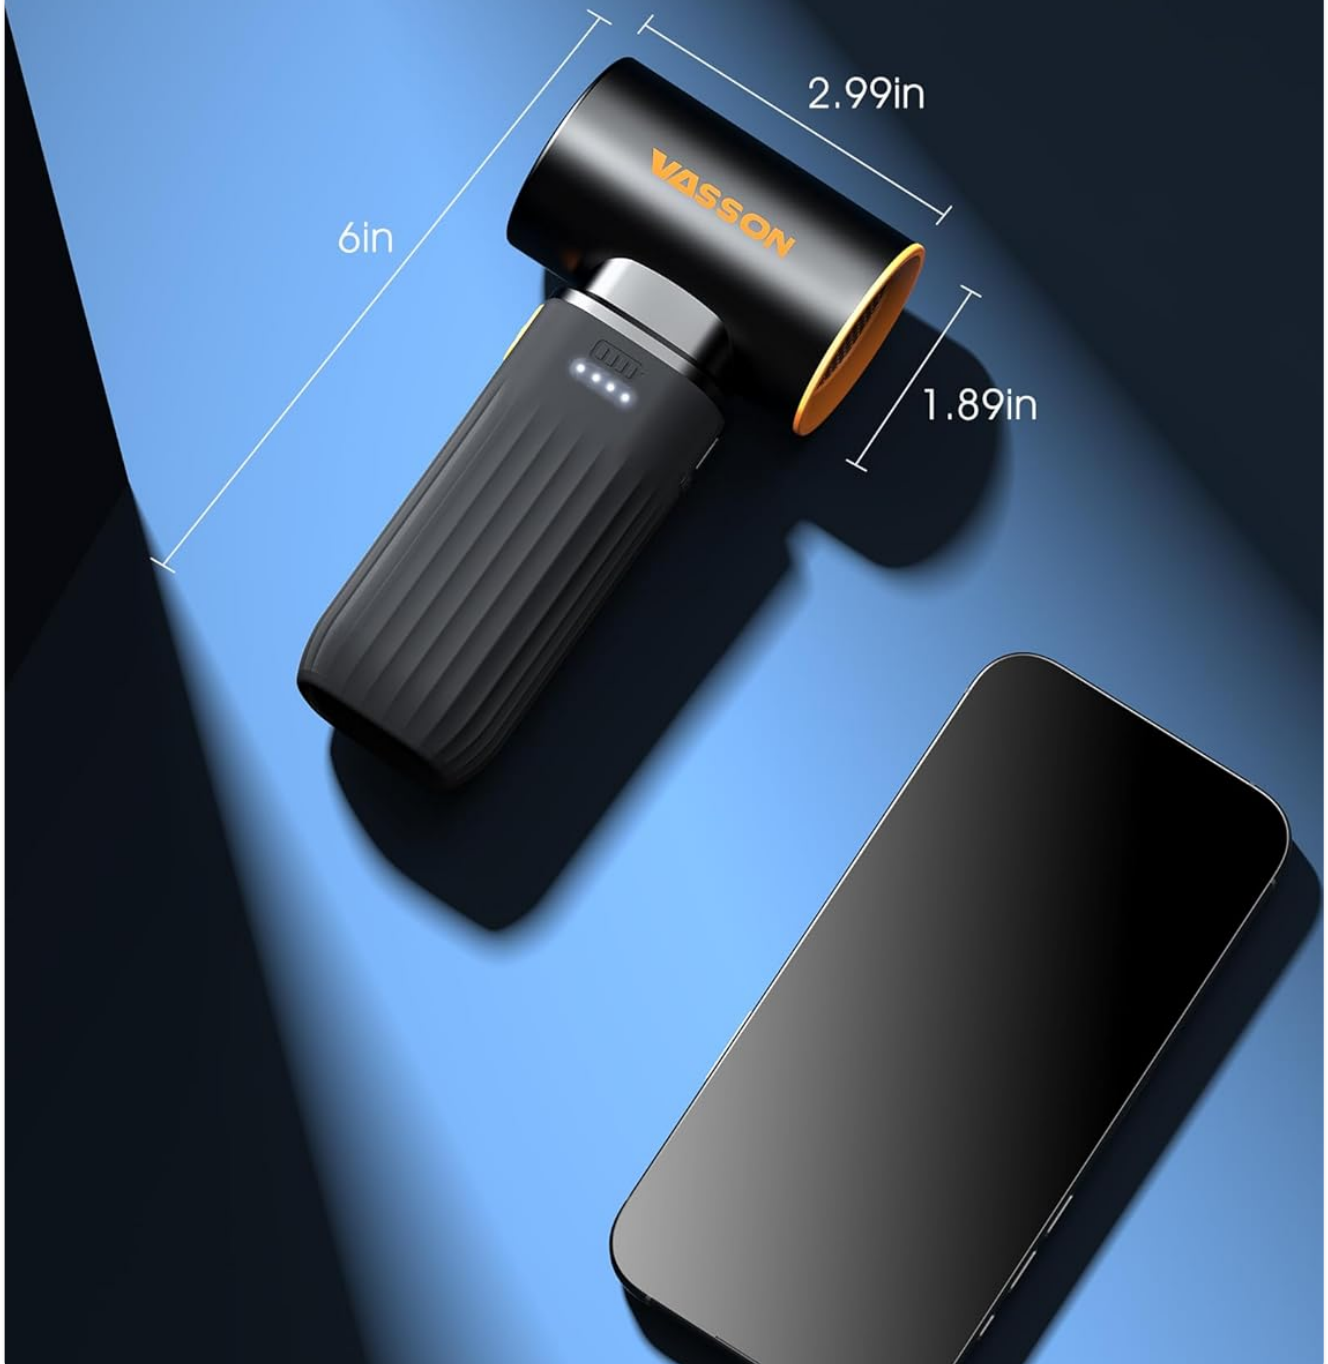

VASSON MS-C002

VASSON MS-C002 Cordless Electric Air Duster User Manual

1. INTRODUCTION

Thank you for choosing the VASSON MS-C002 Cordless Electric Air Duster. This device is designed for efficient and versatile cleaning, utilizing a powerful brushless motor to deliver strong airflow. This manual provides essential information for the safe and effective operation, maintenance, and troubleshooting of your air duster. Please read it thoroughly before use and retain it for future reference.

Included Components

- VASSON MS-C002 Cordless Electric Air Duster
- 5 Nozzles (various shapes for different applications)
- 1 Brush attachment
- Storage Bag
- Type-C Charging Cable

Image: The VASSON MS-C002 air duster shown with its complete set of accessories, including multiple nozzles, a brush, a charging cable, and a storage bag.

HIGHT POWER 26000RPM

Wind Pressure
260G

Wind Speed
45M/S

Image: An illustrative diagram highlighting the powerful performance metrics of the VASSON air duster, including its high RPM, wind pressure, and wind speed.

PORTABLE AND COMPACT EASY TO CARRY

Image: A visual representation of the air duster's battery life and operational duration across its three speed settings, along with charging time.

9. WARRANTY AND SUPPORT