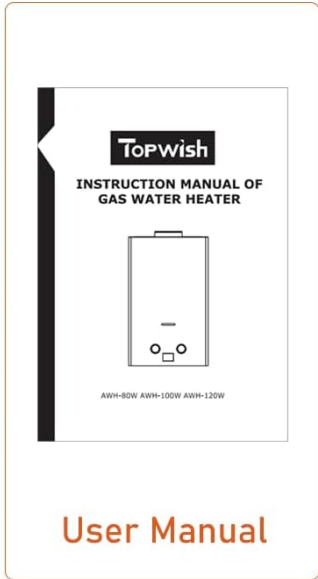

Figure 3: Included components for the water heater.

2.2 Mounting the Unit

The unit can be hung vertically using the integrated handle or mounted to a wall/caravan using appropriate hardware (included in installation kits).