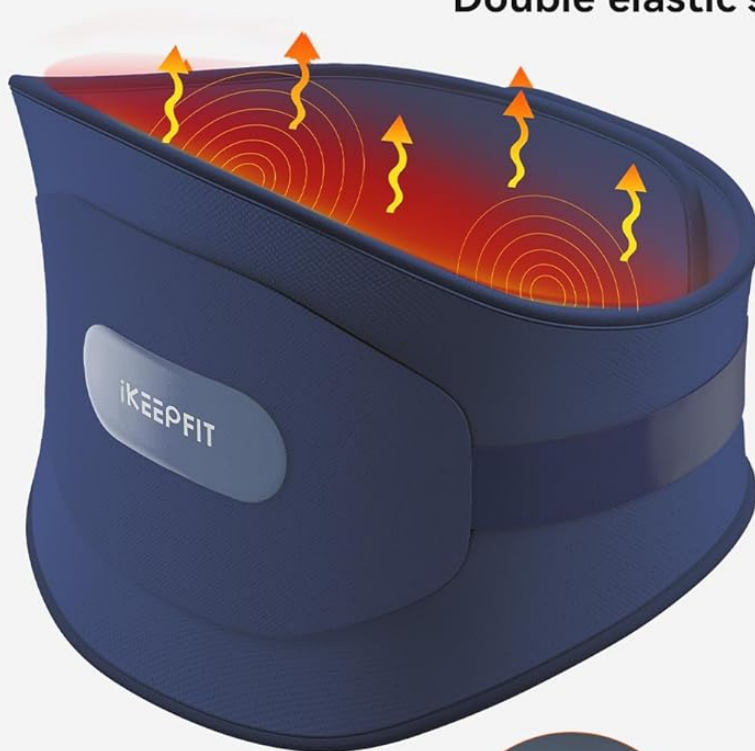

# Lasts Longer, Feels Better

41 inch belt + 12" & 28" extensions (UP to 65")

**Double elastic straps**

**Baby-soft touch**

**Extra-large area velcro**

**Stylish PU Liner**

Image: Visual guide on how to correctly wear the heating pad, emphasizing wearing over clothing and securing the straps.