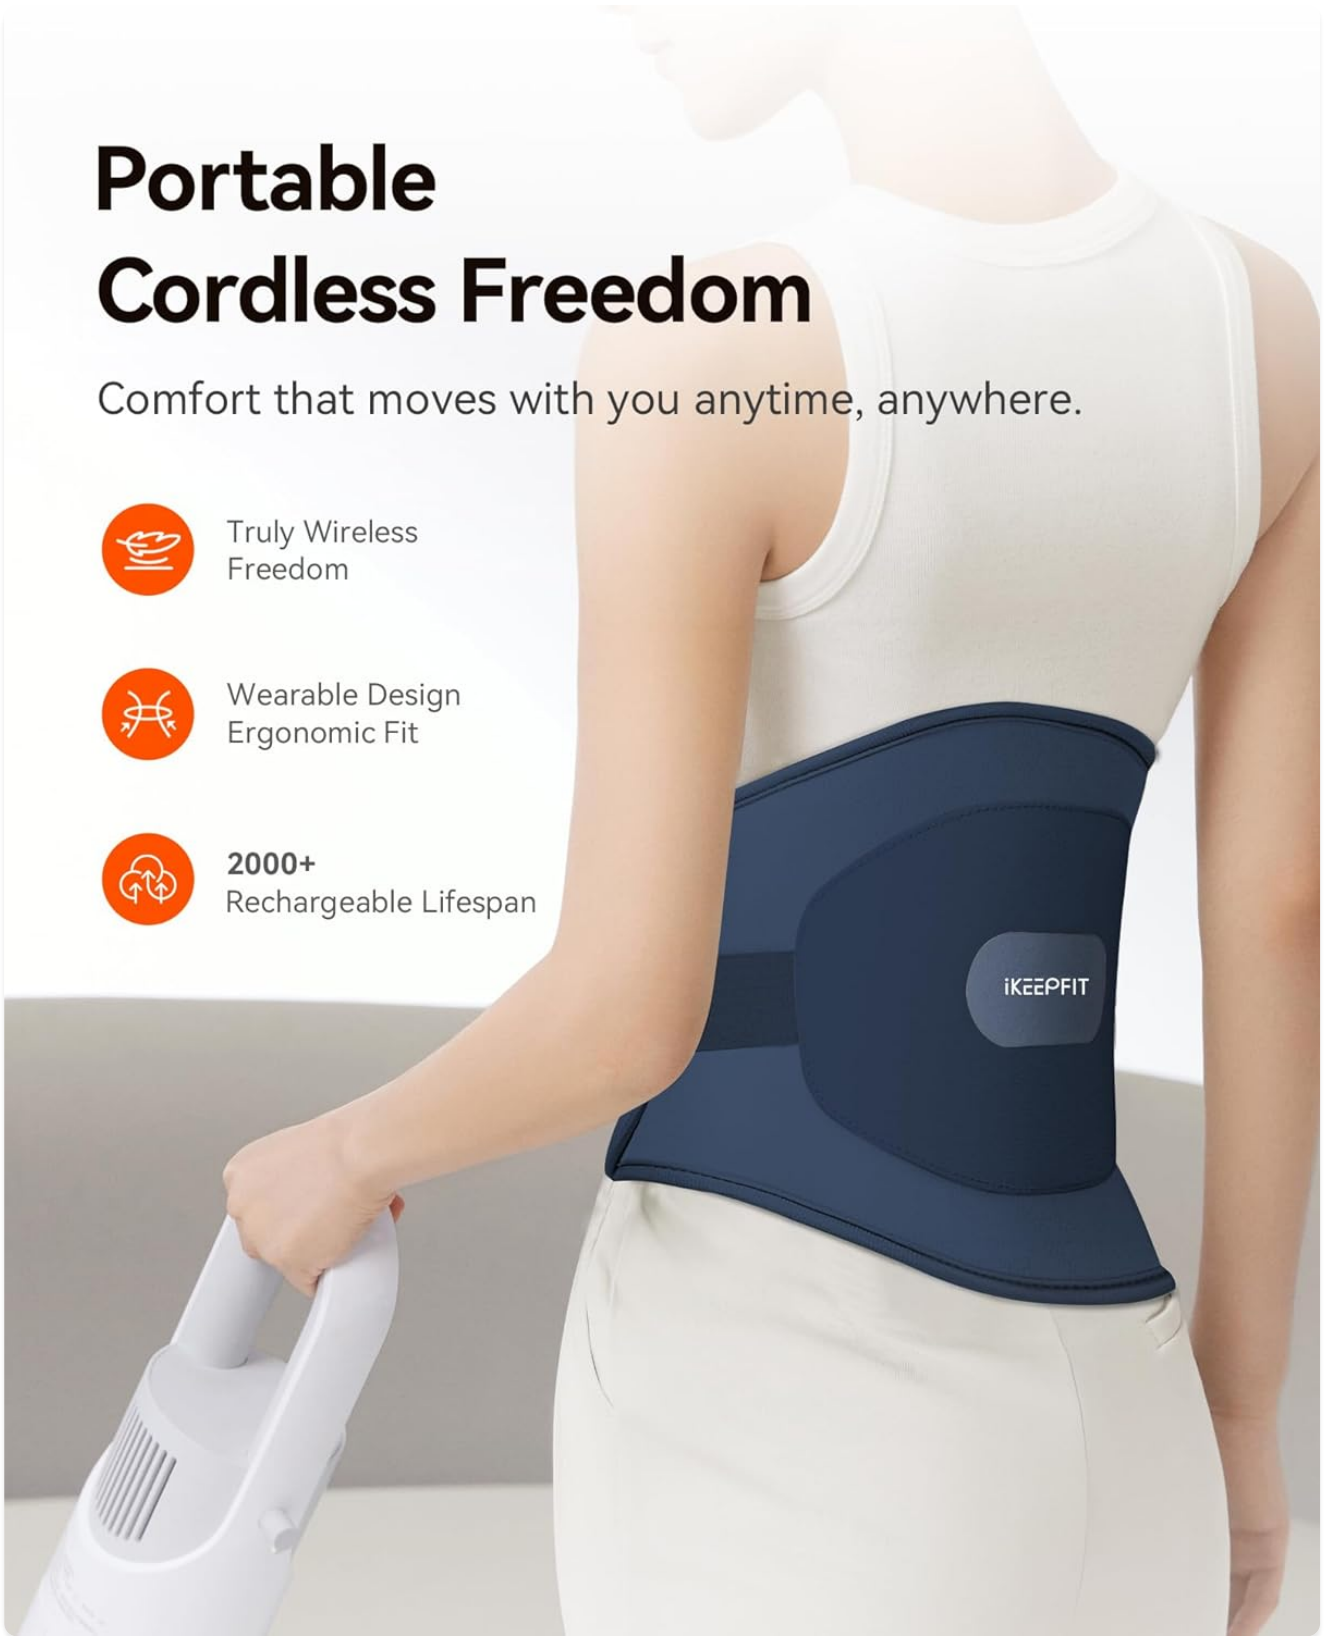

Image: The IKEEPFIT MAXwarm 3.0 in use, highlighting its instant target back relief with heat and gentle massage.

# Portable Cordless Freedom

Comfort that moves with you anytime, anywhere.

Truly Wireless  
Freedom

Wearable Design  
Ergonomic Fit

2000+  
Rechargeable Lifespan

Image: A user wearing the cordless heating pad, emphasizing its portable and ergonomic design.