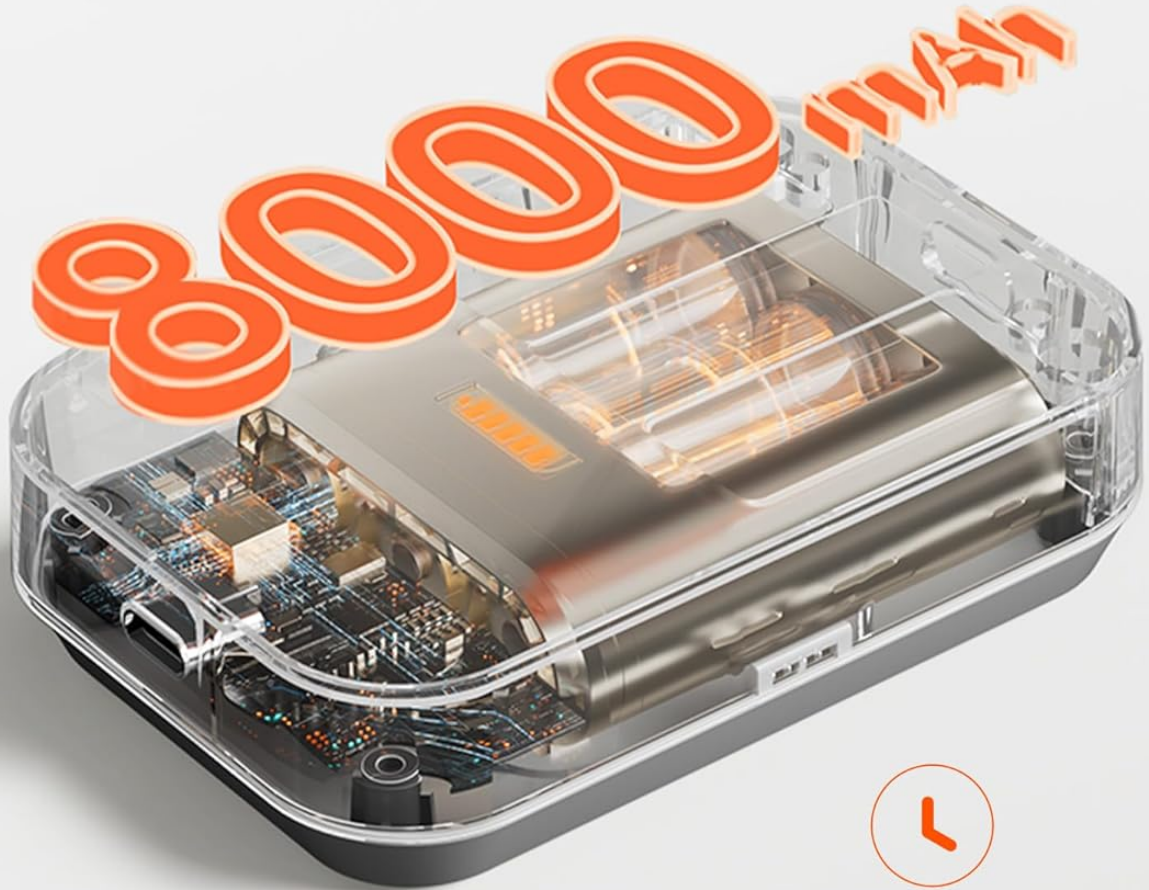

- **Adapter Requirement:** Use a 5V/2A adapter for optimal and safe charging. Avoid high-voltage chargers to protect battery life.
- **Battery Life:** On a full charge, expect approximately 4-5 sessions with maximum heat and vibration (around 2 hours total). For single mode lowest settings, you can get up to 20 sessions (around 6 hours total).
- **Low Battery Indication:** If the indicator starts flashing fast with three beeps, it signifies low battery and the device will shut down. Recharge the device.

Industry Leading Battery Capacity

EV-grade Cells
Safer, longer life

2000 Charge Cycles
>5 years Lifespan

4-20 Use/Charge*
No Overstatement

* Estimate: max heat + massage 4 – 5 uses $\approx$ 2 hours;
Either 1 mode lowest setting up to 20 times = 6 hours.

Image: Illustration of the 8000 mAh battery, highlighting its EV-grade cells for safer, longer life and estimated usage times.