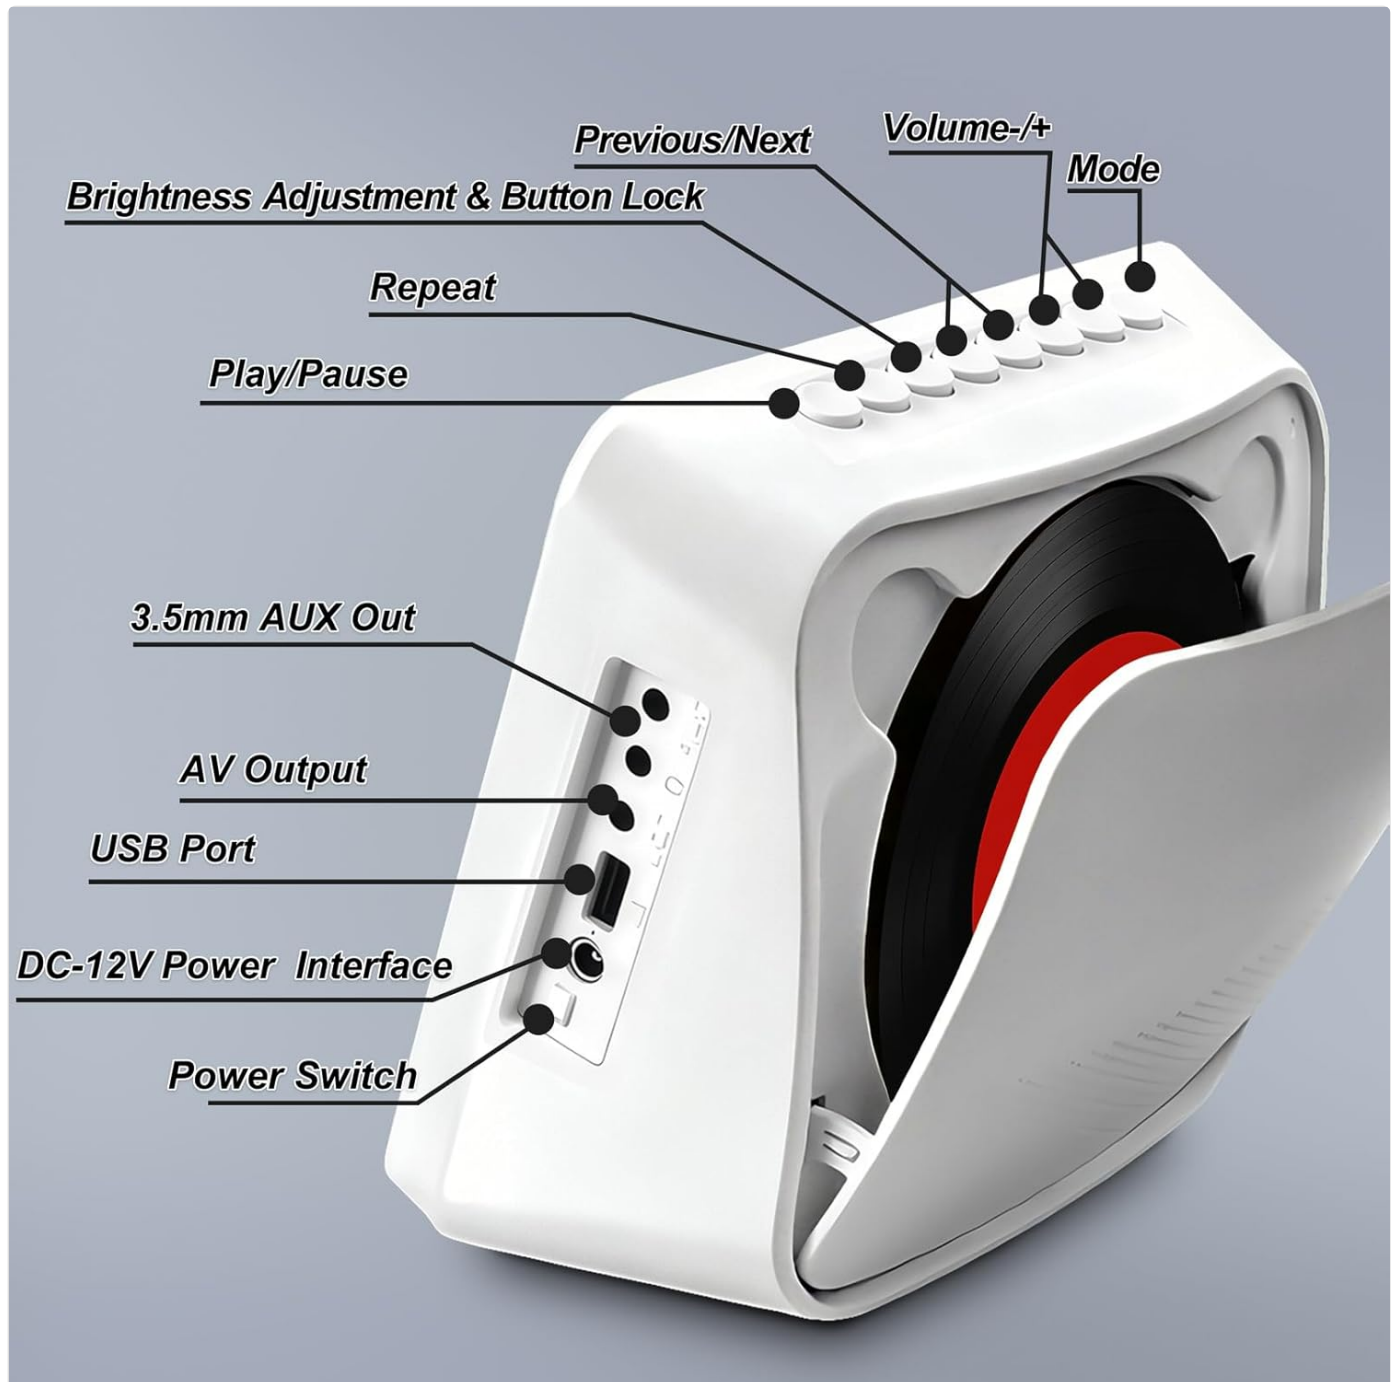

[Manuals.plus](#) /

› [WOOPKER](#) /

› WOOPKER Portable DVD Player KC-906 User Manual

WOOPKER KC-906

WOOPKER Portable DVD Player User Manual

Model: KC-906

1. PRODUCT OVERVIEW

The WOOPKER KC-906 Portable DVD Player is a versatile entertainment device featuring a 7-inch HD (1024x600) digital screen and Hi-Fi stereo speakers. Designed for portability, it includes a 4000mAh rechargeable battery providing up to 7 hours of playback. This player supports multiple media formats including DVD, CD, USB, and offers Bluetooth, AUX, and AV connectivity. It is equipped with user-friendly functions such as memory playback, a sleep timer, and a remote control for convenient operation.

2. WHAT'S IN THE BOX

Upon opening the package, please ensure all the following items are present and in good condition:

- WOOPKER Portable DVD Player (KC-906)
- User Manual
- Remote Control
- 12V/1.5A Power Adapter
- AV Cable

3.2 Identifying Ports and Controls

Familiarize yourself with the various ports and controls located on the device:

Image 3.1: Detailed view of the player's side, showing the 3.5mm AUX Out, AV Output, USB Port, DC-12V Power Interface, Power Switch, and top panel controls including Brightness Adjustment, Button Lock, Previous/Next, Volume-/+, Repeat, Play/Pause, and Mode buttons.

- **Power Switch:** Turns the device on or off.
- **DC-12V Power Interface:** Connects the power adapter for charging and operation.
- **USB Port:** For connecting USB drives to play media files.
- **AV Output:** Connects to a TV or larger display using the provided AV cable.
- **3.5mm AUX Out:** For connecting headphones or external speakers.
- **Top Panel Controls:** Buttons for brightness, button lock, track navigation, volume, repeat, play/pause, and mode selection.