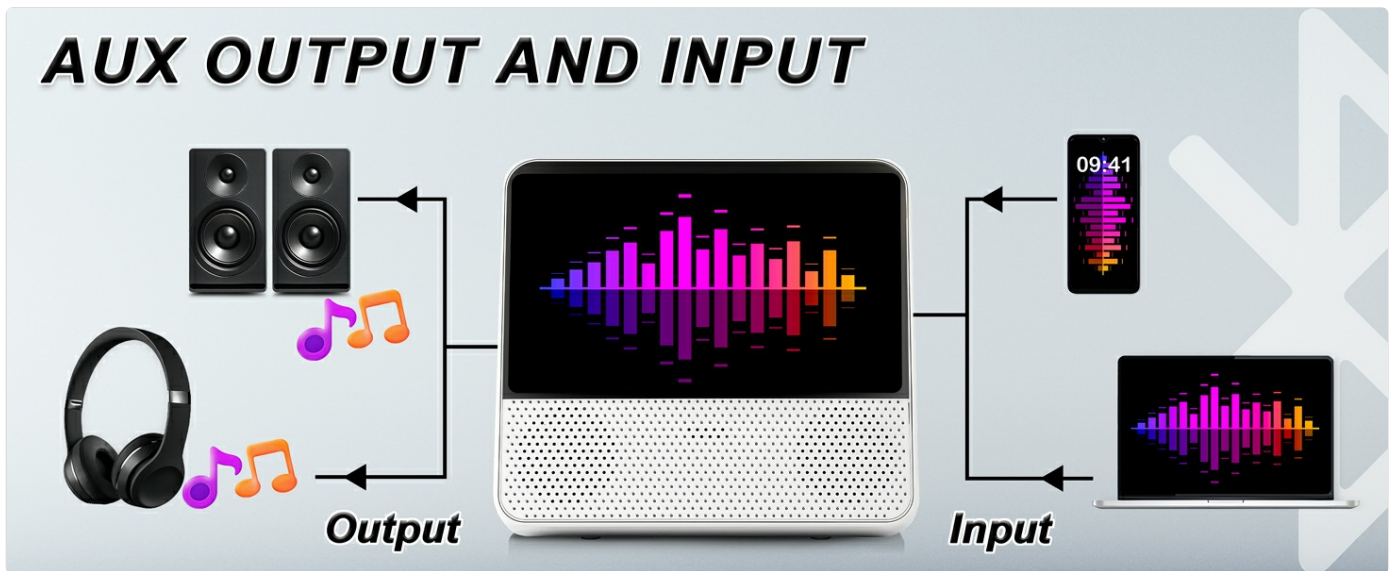

1. Plug your headphones or external speakers into the **3.5mm AUX Out** port on the player.
2. Adjust the volume on the player or connected audio device.

AUX OUTPUT AND INPUT

Image 3.3: Visual representation of AUX output to speakers/headphones and AUX input from a smartphone/laptop, highlighting the versatility of audio connections.