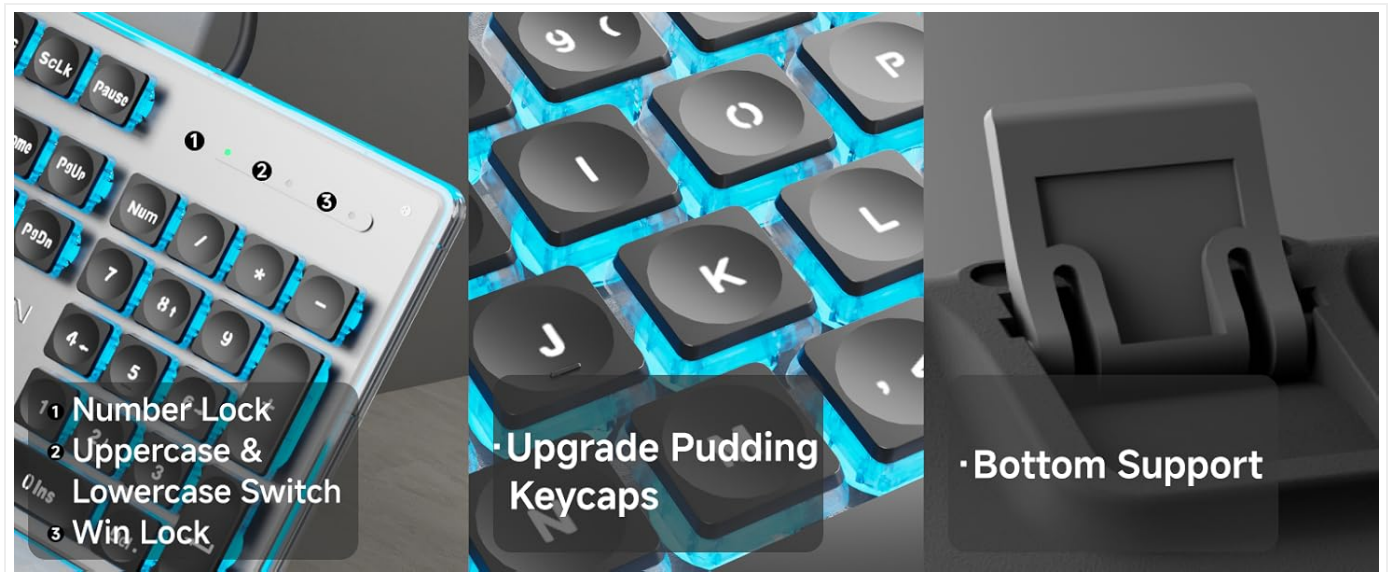

Adjustable & Simple White Light

5 LEVELS

+

Brightness+

+

Brightness-

+

ON/OFF Light

Figure 5: Backlight Adjustment Keys (FN+PU/PD, FN+Menu)

Figure 6: Backlight Modes and Controls

4.2 Special Function Keys

- **Anti-Ghosting:** The 26-key anti-ghosting feature ensures that multiple simultaneous key presses are registered accurately, preventing input errors during fast typing or complex gaming commands.
- **Windows Key:** The keyboard includes a dedicated Windows key for quick access to the Start Menu and other Windows functions.
- **Multimedia Keys:** Standard function keys (F1-F12) may have secondary multimedia functions when pressed in combination with the FN key. Refer to the keycap legends for specific functions (e.g., volume control, media playback).