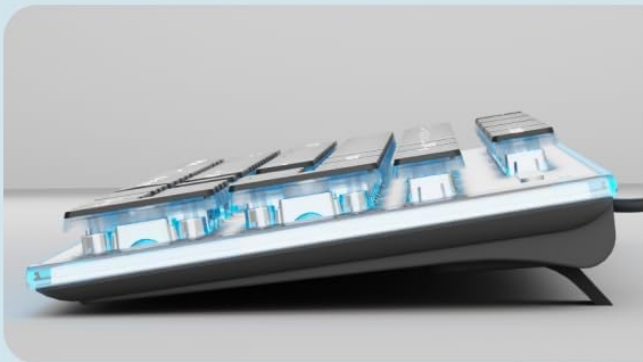

Figure 1: EWEADN GX710S Backlit Computer Keyboard Overview

2. KEY FEATURES

- **Simple White Backlight:** The GX710S features a simple white backlight with 5 adjustable brightness levels (FN+PU/PD). The suspended water drop pudding keycaps enhance light transmittance for clear visibility.
- **Upgraded Water Drop Pudding Keycaps:** Designed for improved transparency and a comfortable typing experience. The concave and convex surface of the keycaps fits fingertips well, reducing typing noise by 95%.
- **Ergonomic Design:** Concave & convex keys are shaped to fit fingers, promoting smoother typing without fatigue. Equipped with two footrests and 4 anti-slip bottom stickers, allowing for a 7° tilt for enhanced comfort.
- **26-key Anti-ghosting:** Ensures that up to 26 keys can be operated simultaneously without conflict, providing fast and accurate responses during typing or gaming.
- **Durable Metal Panel:** Constructed with a thickened metal panel and frosted matte finish, offering upgraded touch and excellent anti-scratch protection for increased durability.
- **Universal Compatibility:** This wired USB keyboard is plug-and-play and compatible with Windows, Linux, Chrome, and

2024 Upgrade

EWEADN GX710S Wired Silent Keyboard

Membrane Structure	Pudding Keycaps
Silent	Bright
Metal Panel	26-key Anti-ghosting
Durable	Convenient
Wired	Ergonomic
Plug&Play	Smooth Typing
Ring light	Ultra-thin Body
Atmospher	Comfortable

Figure 2: Overview of EWEADN GX710S Key Features

Bottom Foot Support

More comfortable typing

Ergonomic Design

No hand fatigue

Side Ring Lights

More atmosphere

Silent Structure