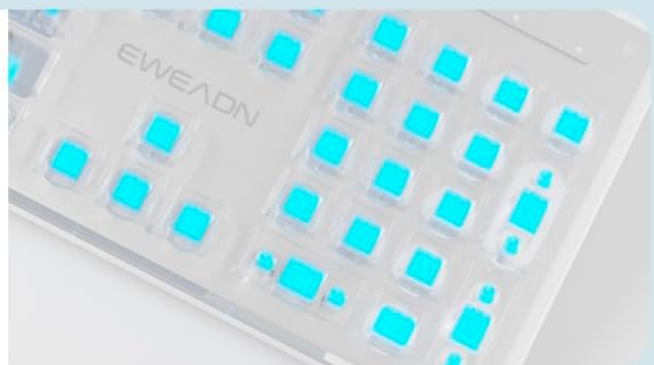

Silent Structure

Membrane keyboard structure

Figure 3: Ergonomic Design and Structural Details

3. SETUP GUIDE

1. **Unpack the Keyboard:** Carefully remove the keyboard from its packaging.
2. **Connect to Computer:** Locate an available USB-A port on your PC, desktop, laptop, or notebook. Insert the keyboard's USB cable firmly into the port.