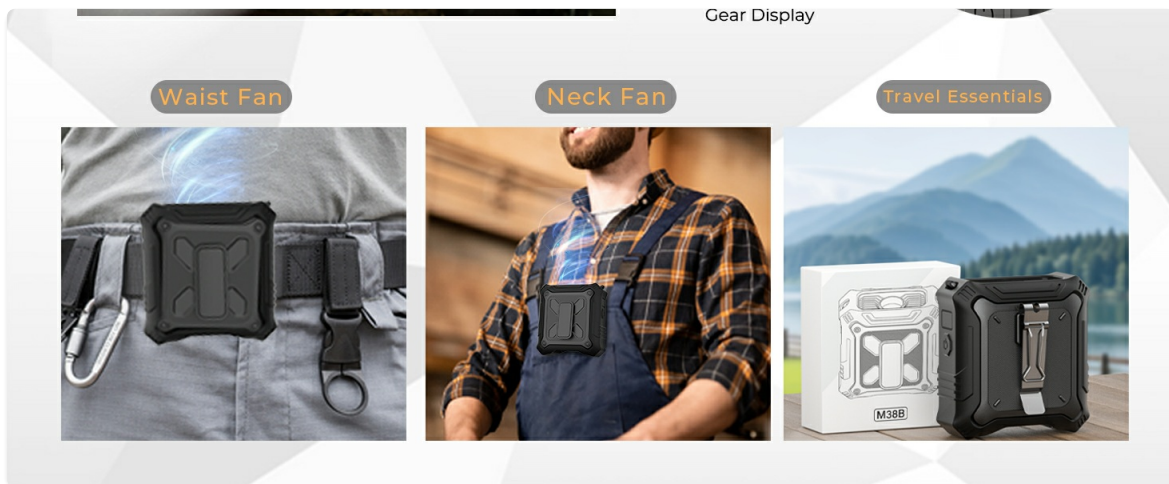

- **Portable Power Bank:** Includes USB-C and USB-A ports for convenient charging of mobile devices, ensuring you stay powered up anywhere.
- **Durable & Safe Design:** Constructed with a protective silicone outer shell for shock, drop, and sweat resistance. Anti-slip manganese steel clips prevent rust and ensure a secure grip. Built-in LED light with SOS flashing function for added safety.

3. PACKAGE CONTENTS

Please check the package to ensure all items are present:

- 1 x TUNISE M38 Portable Waist Fan
- 1 x Lanyard
- 1 x USB Charging Cable (USB-A to USB-C)
- 1 x Instruction Manual

Image: Visual representation of the items included in the TUNISE M38 Portable Waist Fan package, including the fan, lanyard, charging cable, and manual.

4. SETUP

4.1 Initial Charging

Before first use, fully charge the fan. Connect the provided USB charging cable to the fan's USB-C input port and a compatible 5V/2A USB power adapter (not included), laptop, or power bank. The LED display will show the charging percentage. A full charge typically takes approximately 6.5 hours.