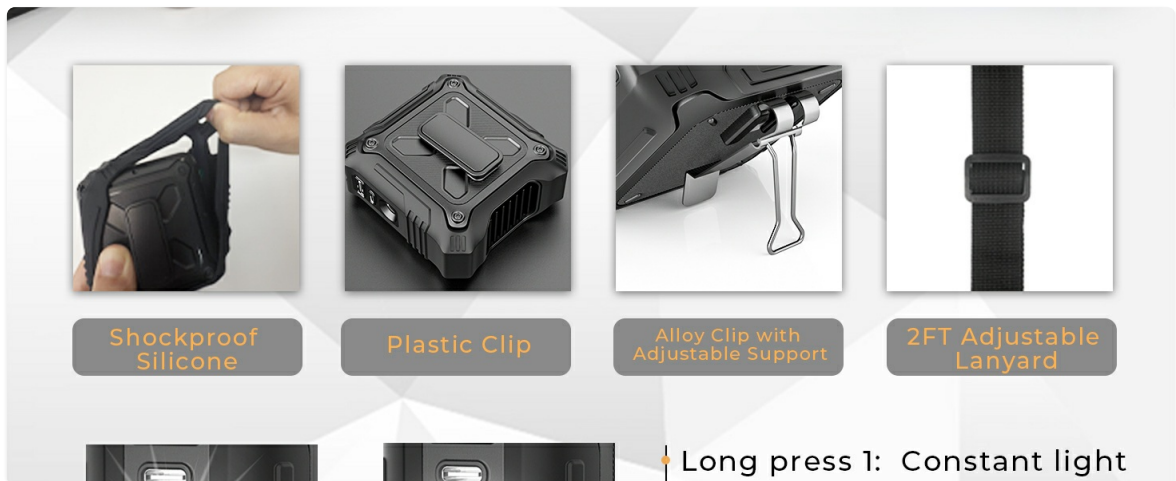

Image: The TUNISE M38 fan demonstrating its constant and blinking SOS signal light functions.