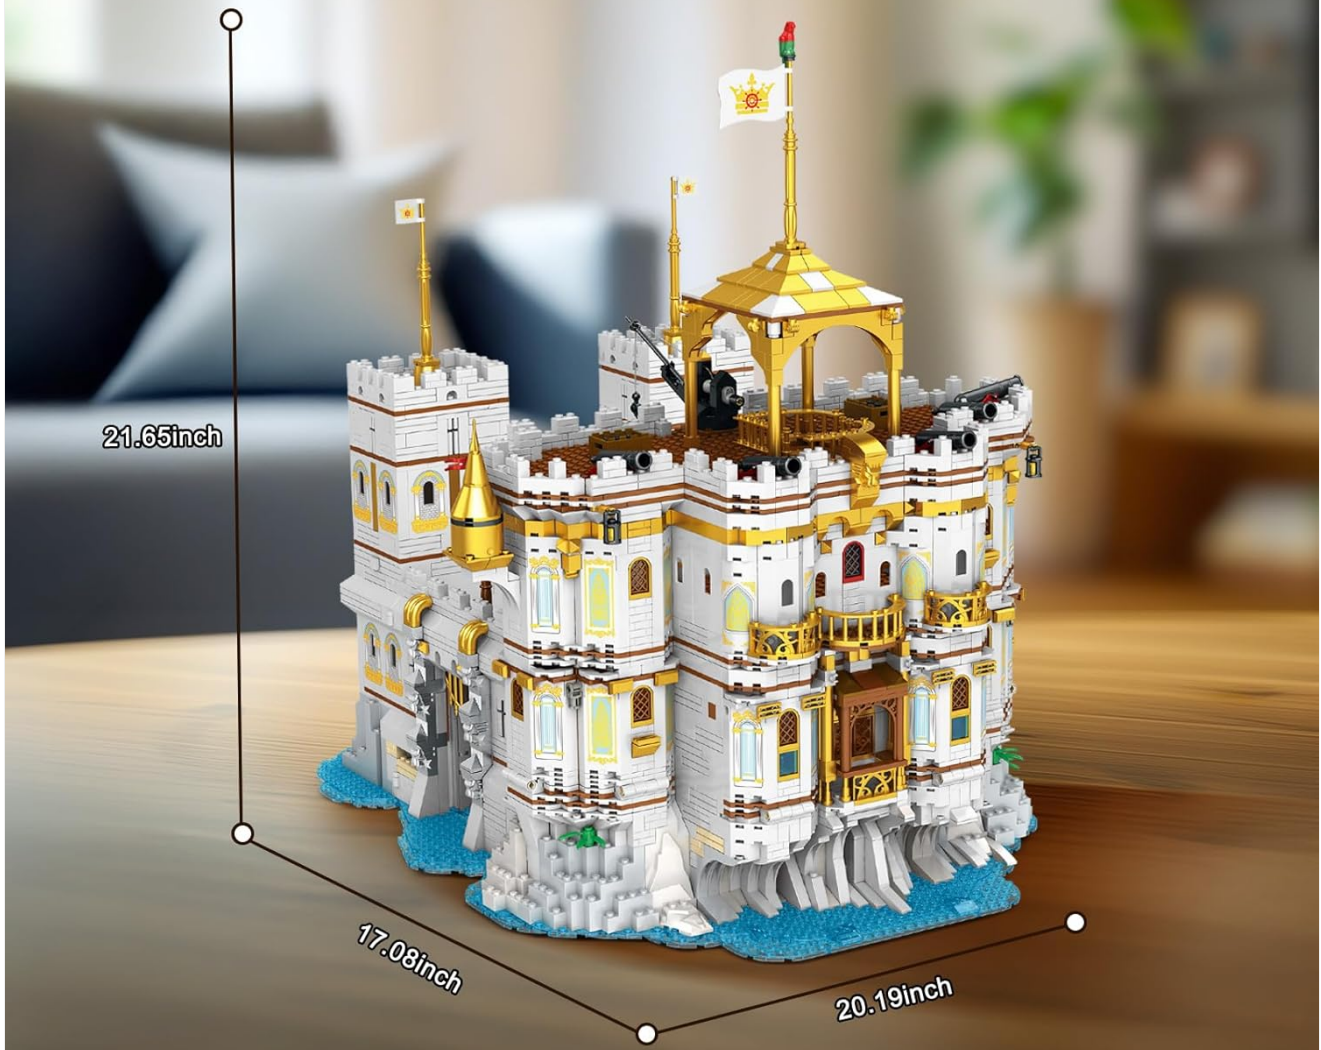

PRODUCT SIZE

3752pcs

Figure 4: Product dimensions for the Reobrix Royal Bay Castle.

8. WARRANTY AND SUPPORT

For any questions, concerns, or support regarding your Reobrix Royal Bay Castle Building Kit 66013, please contact the manufacturer directly. Information regarding specific warranty terms may be available through the point of purchase or by contacting Reobrix customer service.

Manufacturer: Shantou Juhang Toys Technology Co., Ltd.