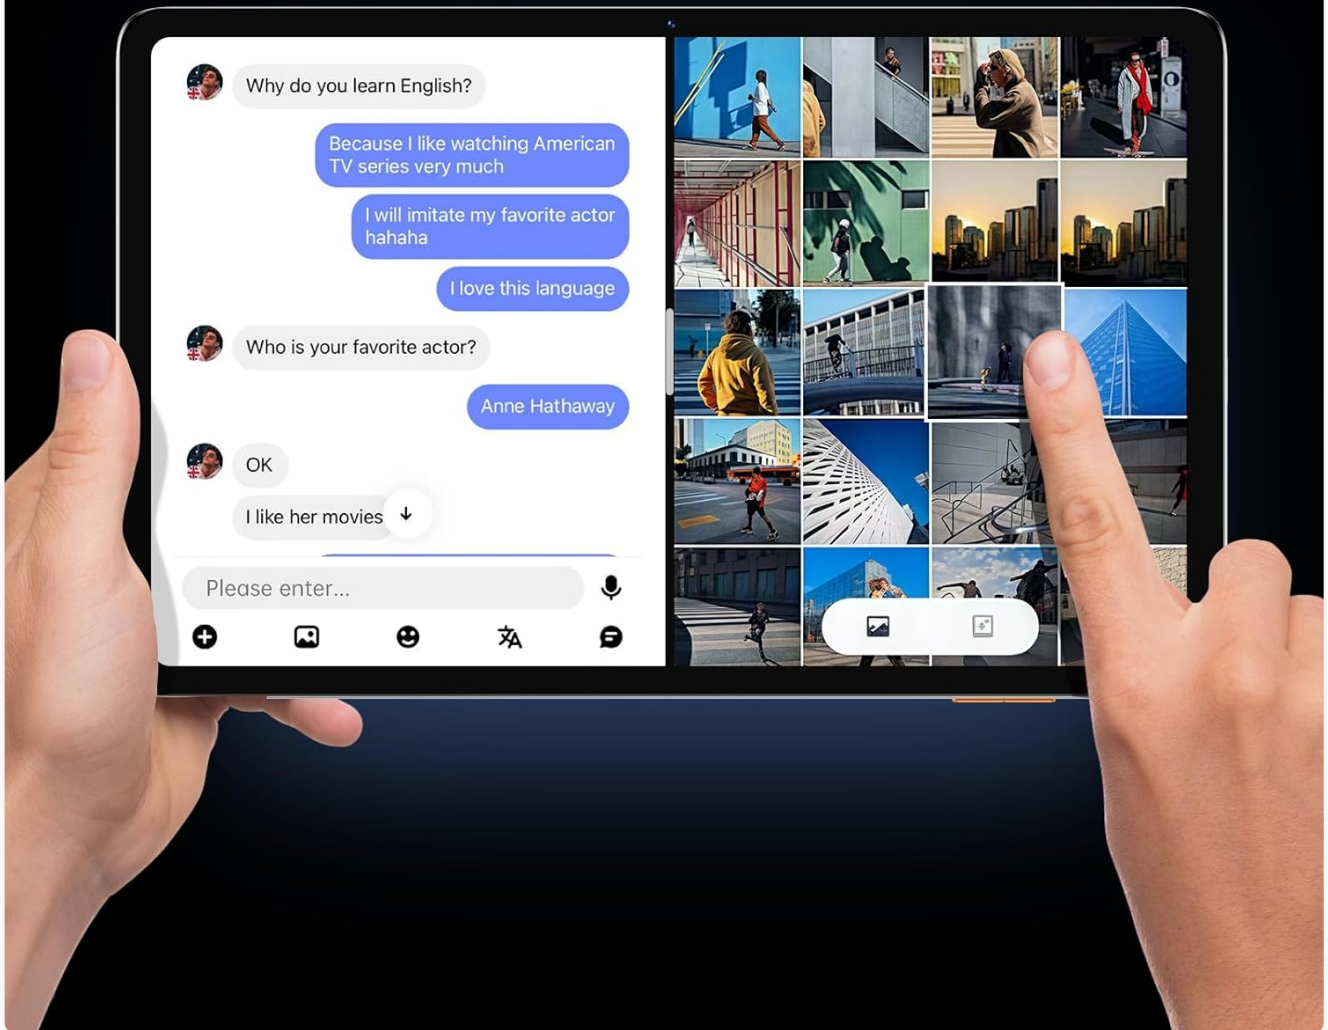

## 1. INTRODUCTION AND OVERVIEW

Welcome to the Callsky-Tab Cpad 10 Android Tablet user manual. This guide will assist you in understanding and utilizing all the features of your new device. The Cpad 10 is designed for both entertainment and productivity, featuring a powerful octa-core processor, a vibrant 10.1-inch HD display, ample memory, and a long-lasting battery.

## 4.7 Multitasking

Leverage the split-screen feature to multitask with ease, allowing you to view two applications simultaneously on the 10.1-inch display.

# Split Screen - Multitask with ease

Figure 7: Split-screen functionality for enhanced productivity.