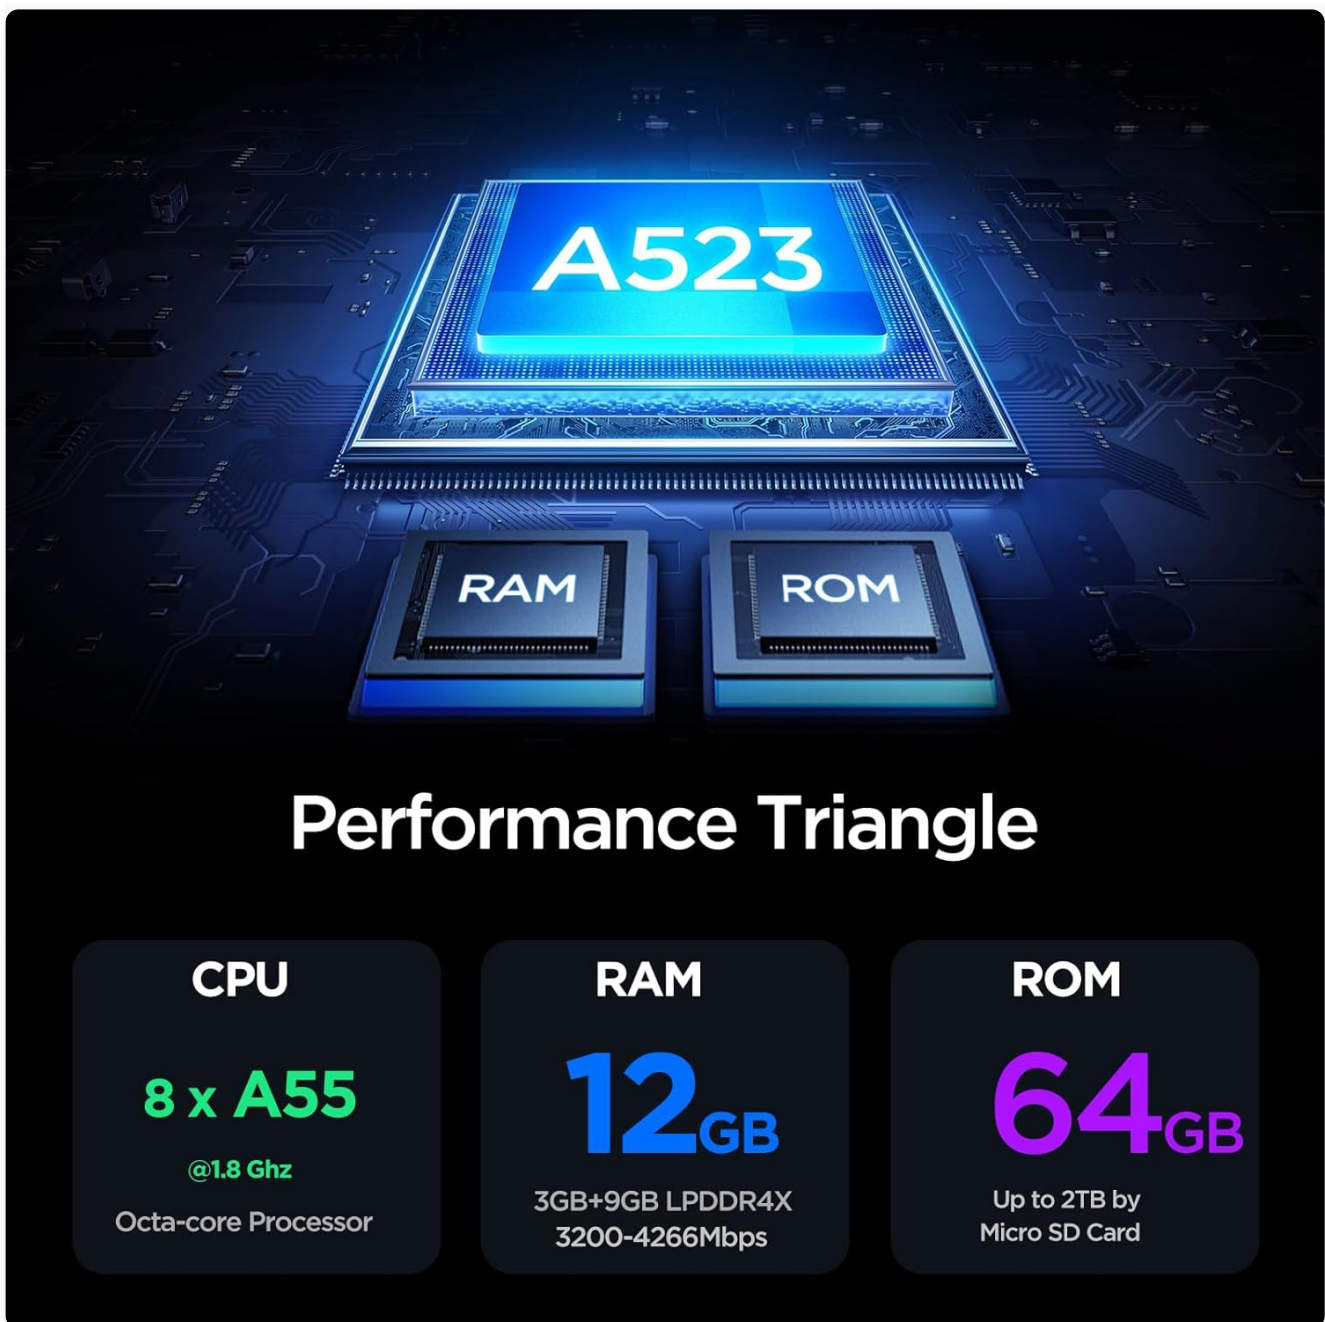

## 1. INTRODUCTION AND OVERVIEW

Welcome to the Callsky-Tab Cpad 10 Android Tablet user manual. This guide will assist you in understanding and utilizing all the features of your new device. The Cpad 10 is designed for both entertainment and productivity, featuring a powerful octa-core processor, a vibrant 10.1-inch HD display, ample memory, and a long-lasting battery.