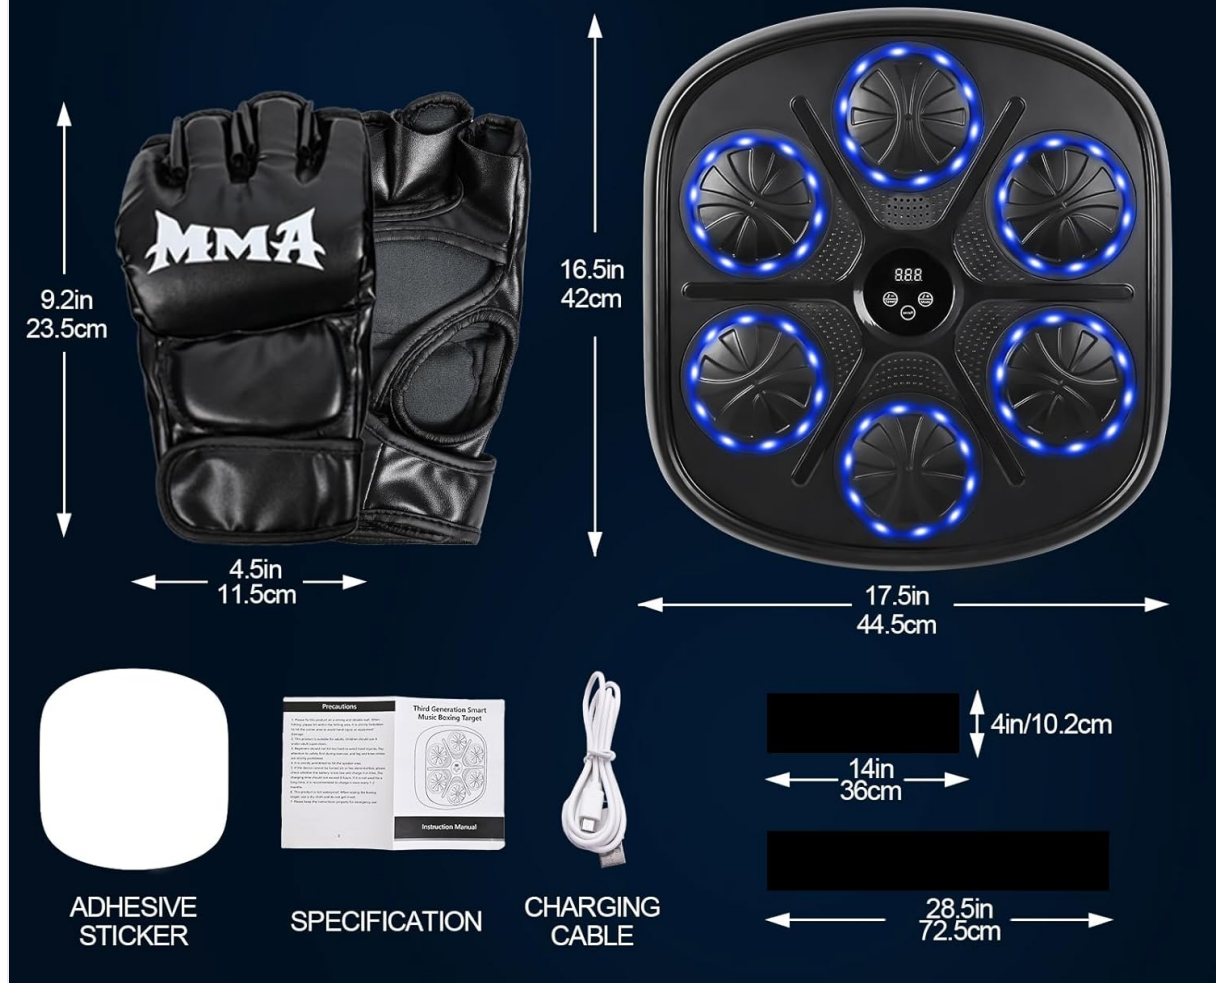

Image: The Hommkiety Music Boxing Machine, a wall-mounted unit with six illuminated targets, shown with a user wearing boxing gloves. A pair of MMA-style boxing gloves are also displayed separately.

PACKAGE CONTENTS

You buy a boxing machine you get these accessories

Image: An overview of the package contents, displaying the boxing machine, a pair of MMA gloves, an adhesive sticker, the instruction manual, a USB-C charging cable, and Velcro strips. Dimensions of the machine and gloves are also indicated.

2. Velcro (Height Adjustable):

- Attach the Velcro strips to the back of the boxing machine.
- Attach the corresponding Velcro strips to the wall.
- Press the machine onto the wall. This method allows for height adjustment and is suitable for solid wood walls or tiled walls.