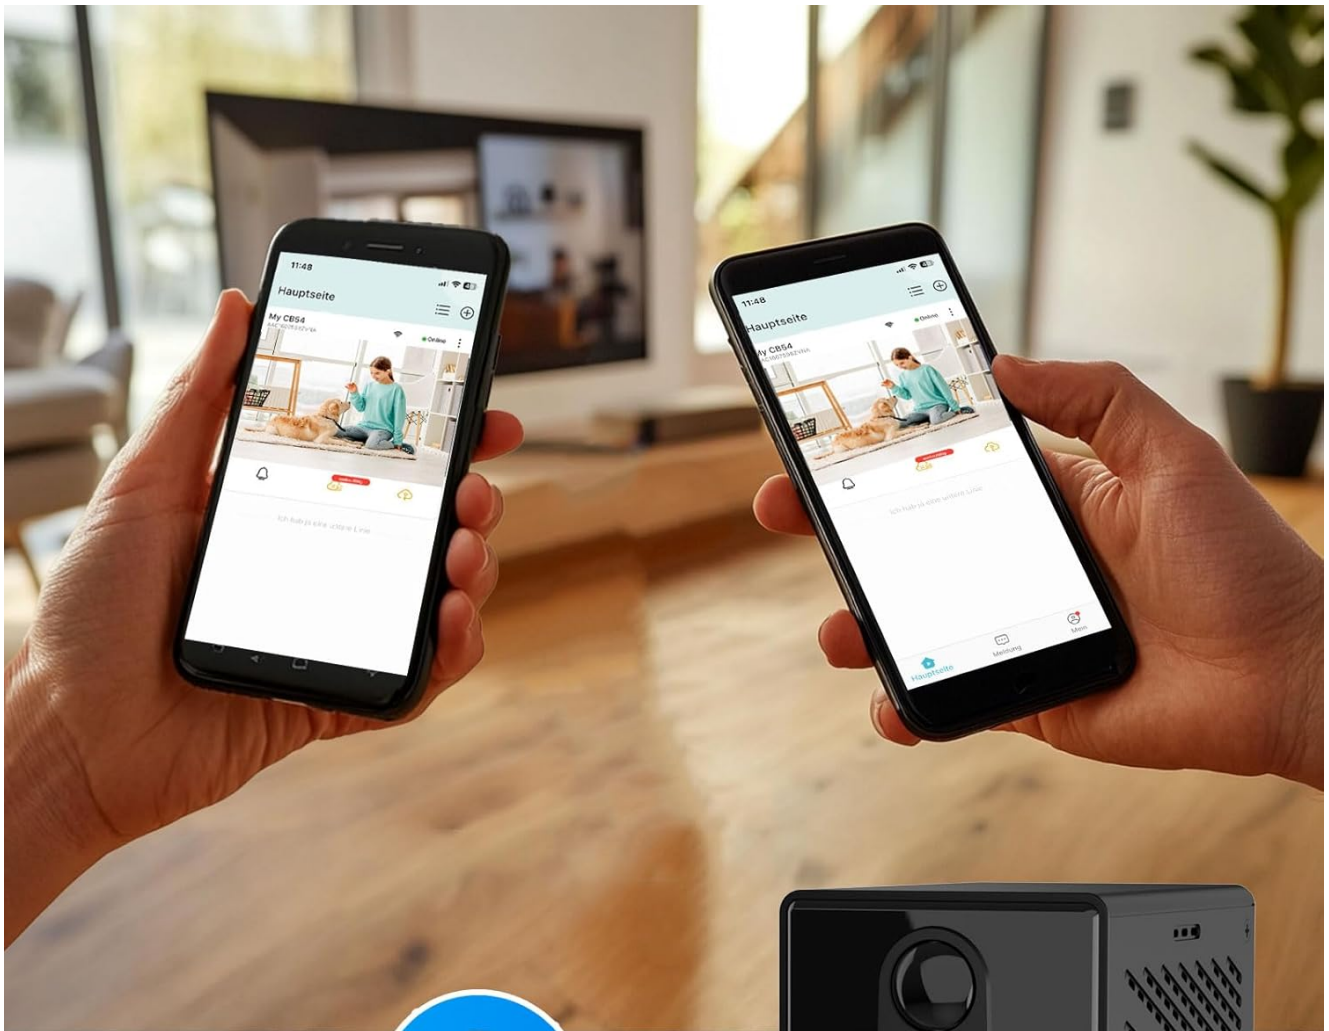

5G wifi
support WIFI 5G/2.4G